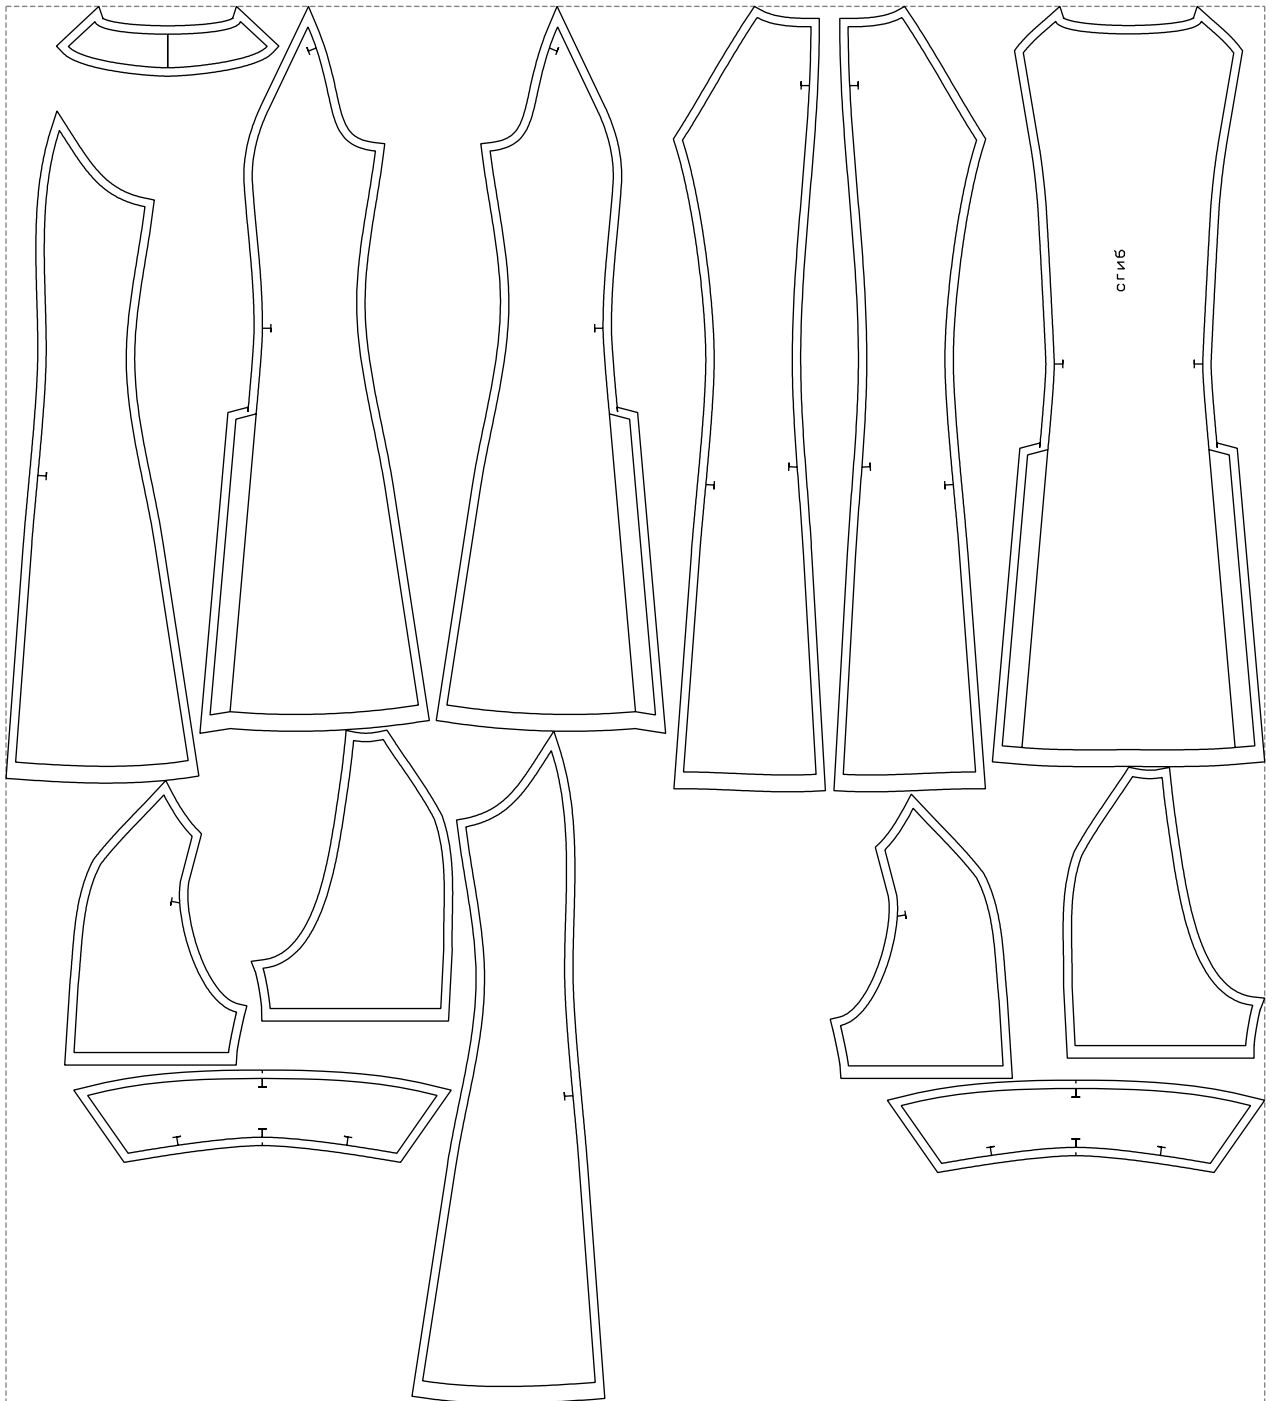

Not for print

Paper size: A4, size:1378.80 x935.50 mm

# Example

size:1499.00 x1663.90 mm

Maneken =1 ver.0

rz\_1=170

rz\_16=92

rz\_17=78.8

rz\_18=71.8

rz\_19=100

rz\_20=98.1

---

. . . . .  
. . . . .  
. . . . .