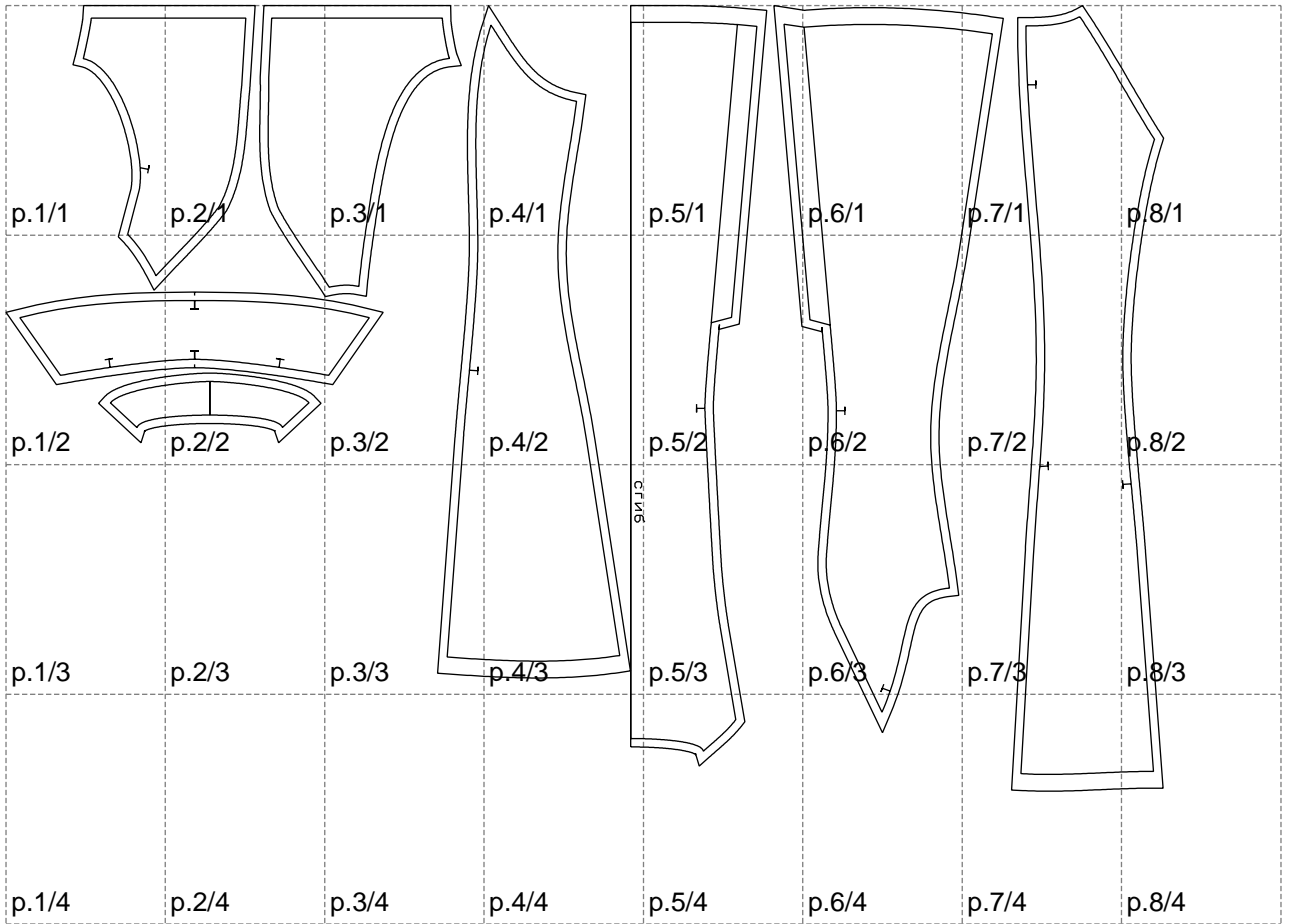

Not for print

Paper size: A4, size:1378.80 x935.50 mm

# Example

size:1499.00 x1663.90 mm

Maneken =1 ver.0

rz\_1=170

rz\_16=92

rz\_17=78.8

rz\_18=71.8

rz\_19=100

rz\_20=98.1

---

. . . . .  
. . . . .  
. . . . .