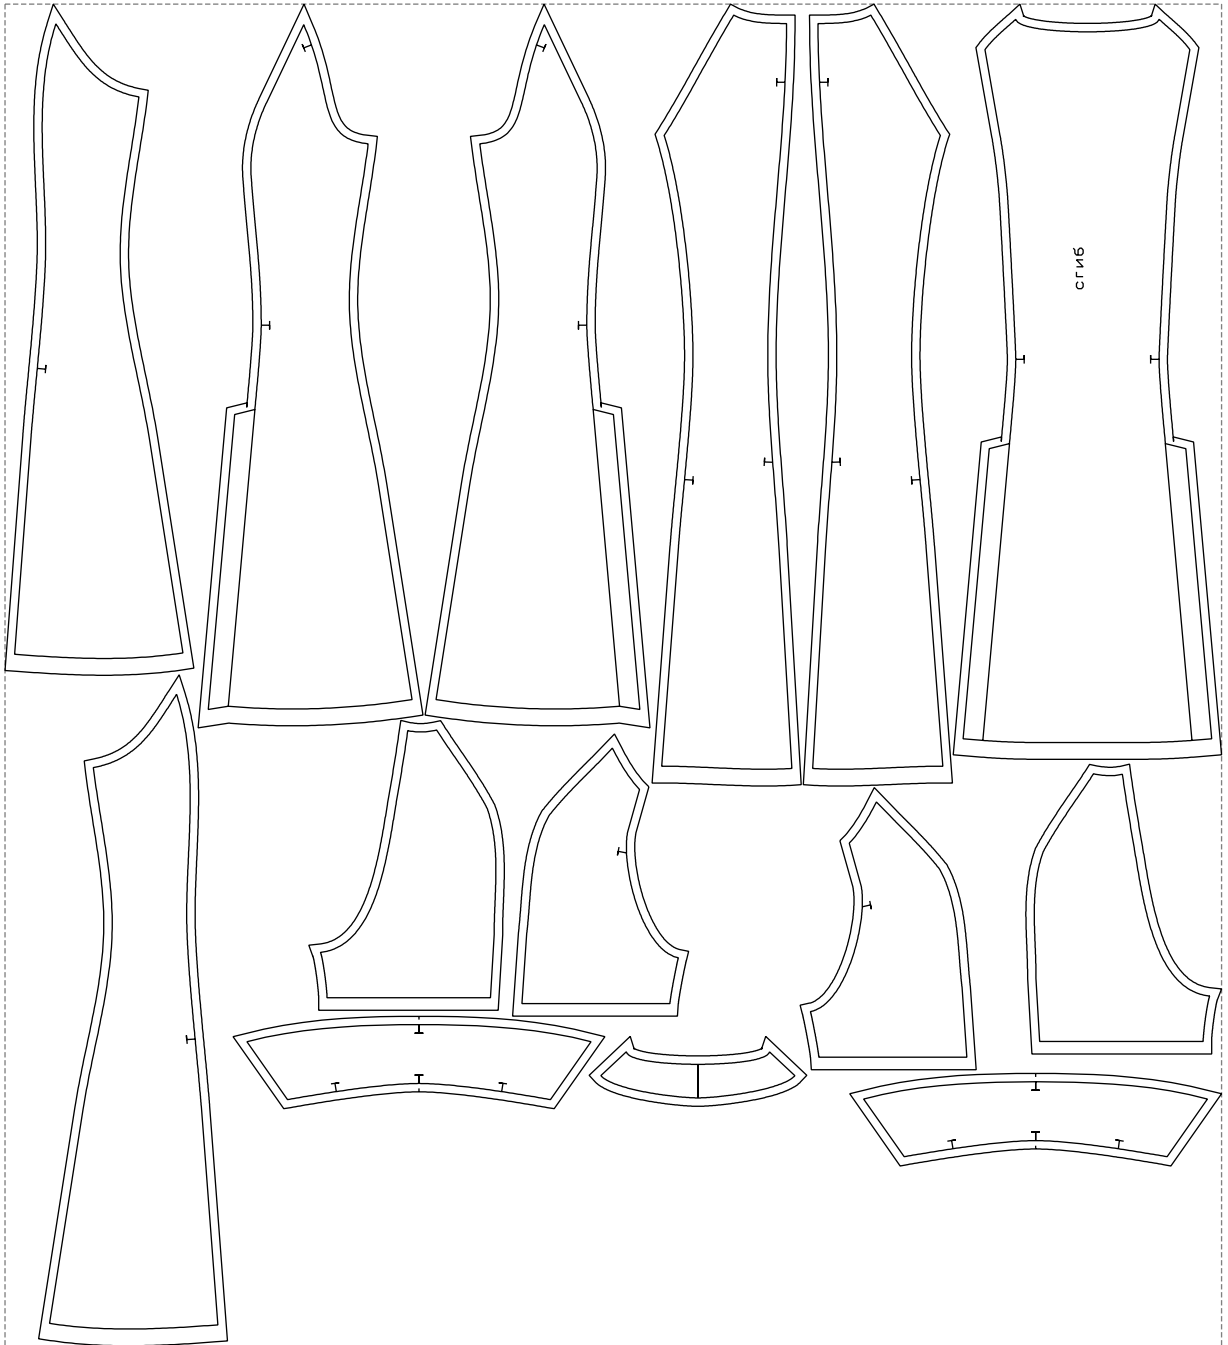

Not for print

Paper size: A4, size:1399.00 x931.18 mm

# Example

size:1448.84 x1598.00 mm

Maneken =1 ver.0

rz\_1=170

rz\_16=88

rz\_17=75.6

rz\_18=67.6

rz\_19=96

rz\_20=94.6

---

. . . . .  
. . . . .  
. . . . .