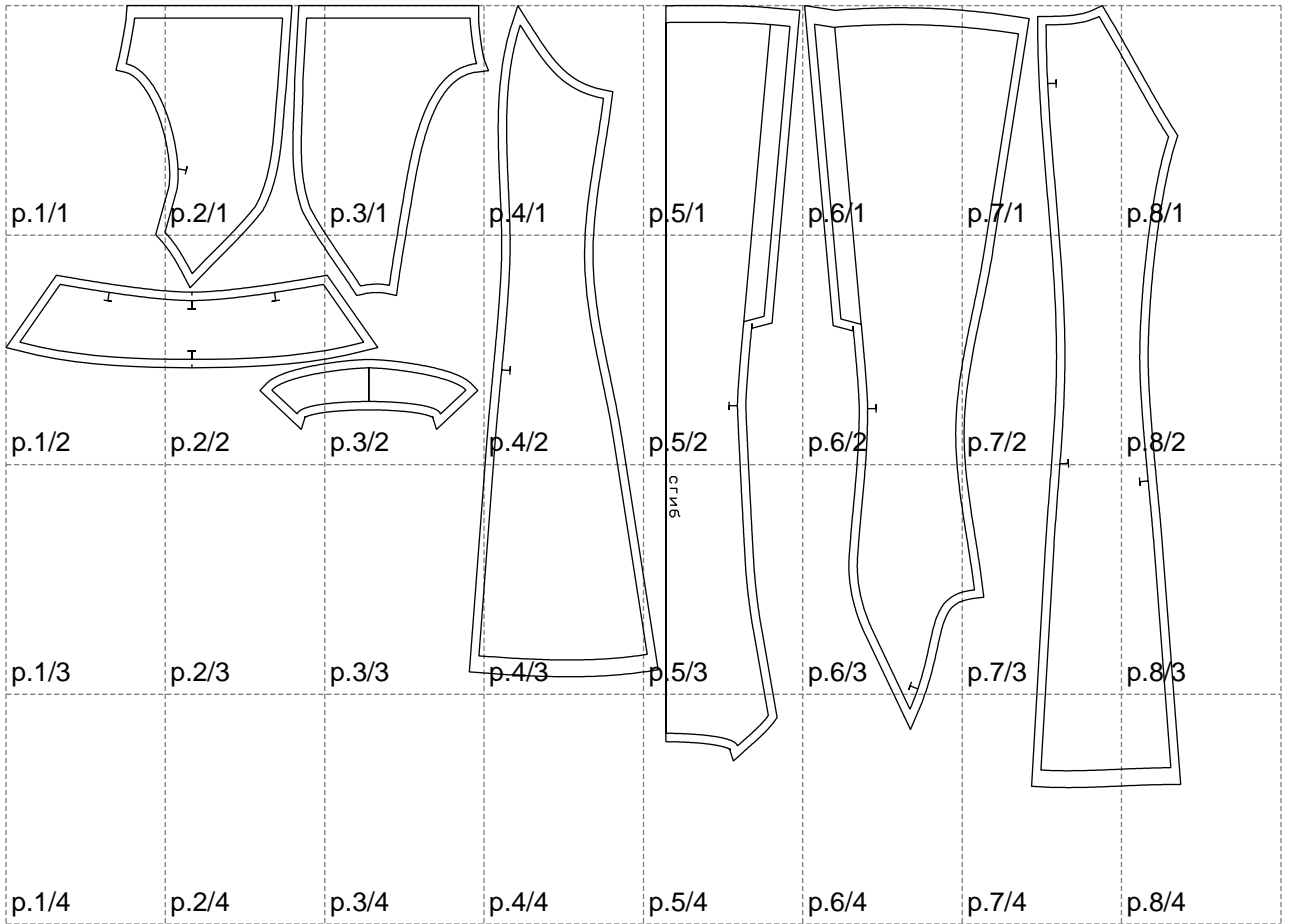

Not for print

Paper size: A4, size:1399.00 x931.18 mm

# Example

size:1448.84 x1598.00 mm

Maneken =1 ver.0

rz\_1=170

rz\_16=88

rz\_17=75.6

rz\_18=67.6

rz\_19=96

rz\_20=94.6

---

. . . . .  
. . . . .  
. . . . .