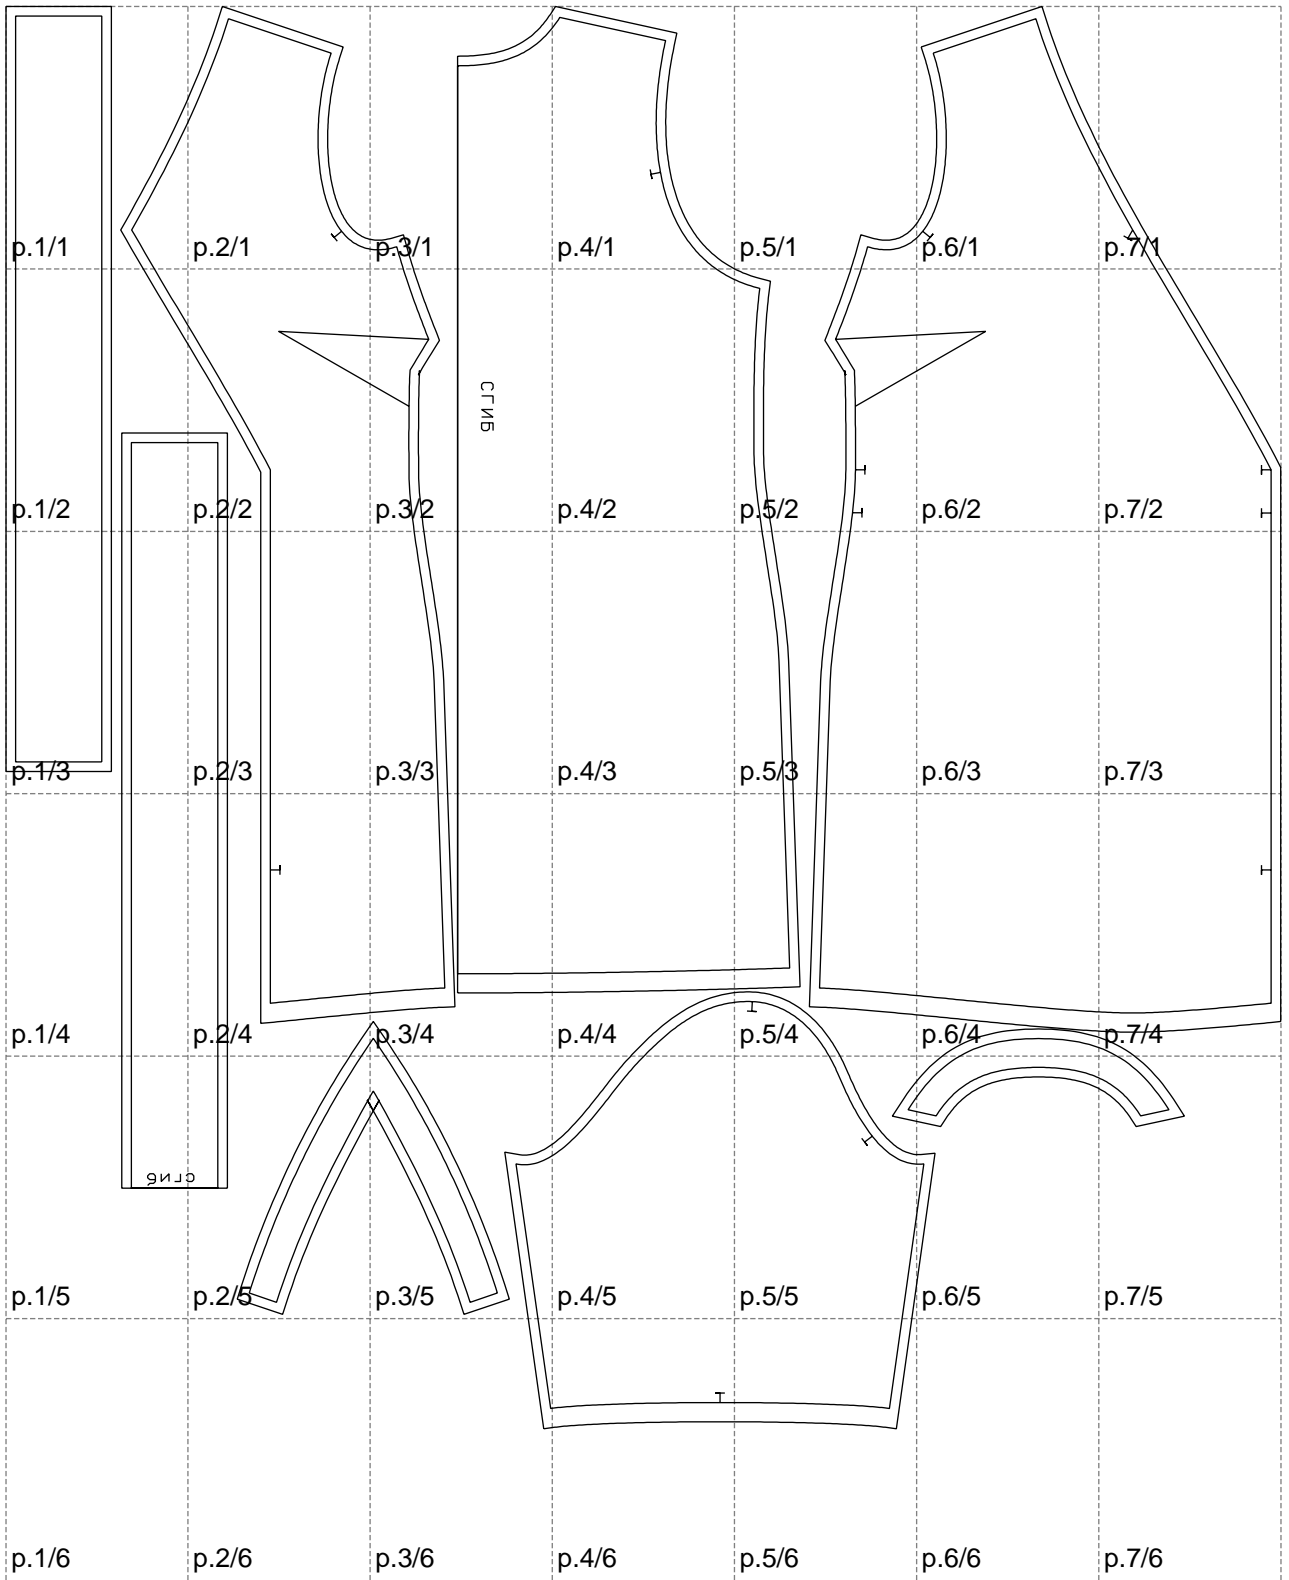

Not for print

Paper size: A4, size:1328.51 x1481.84 mm

# Example

size:1499.00 x2076.78 mm

Maneken =1 ver.0

rz\_1=170

rz\_16=120

rz\_17=104

rz\_18=103.6

rz\_19=128

rz\_20=125.1

---

. . . . .  
. . . . .  
. . . . .