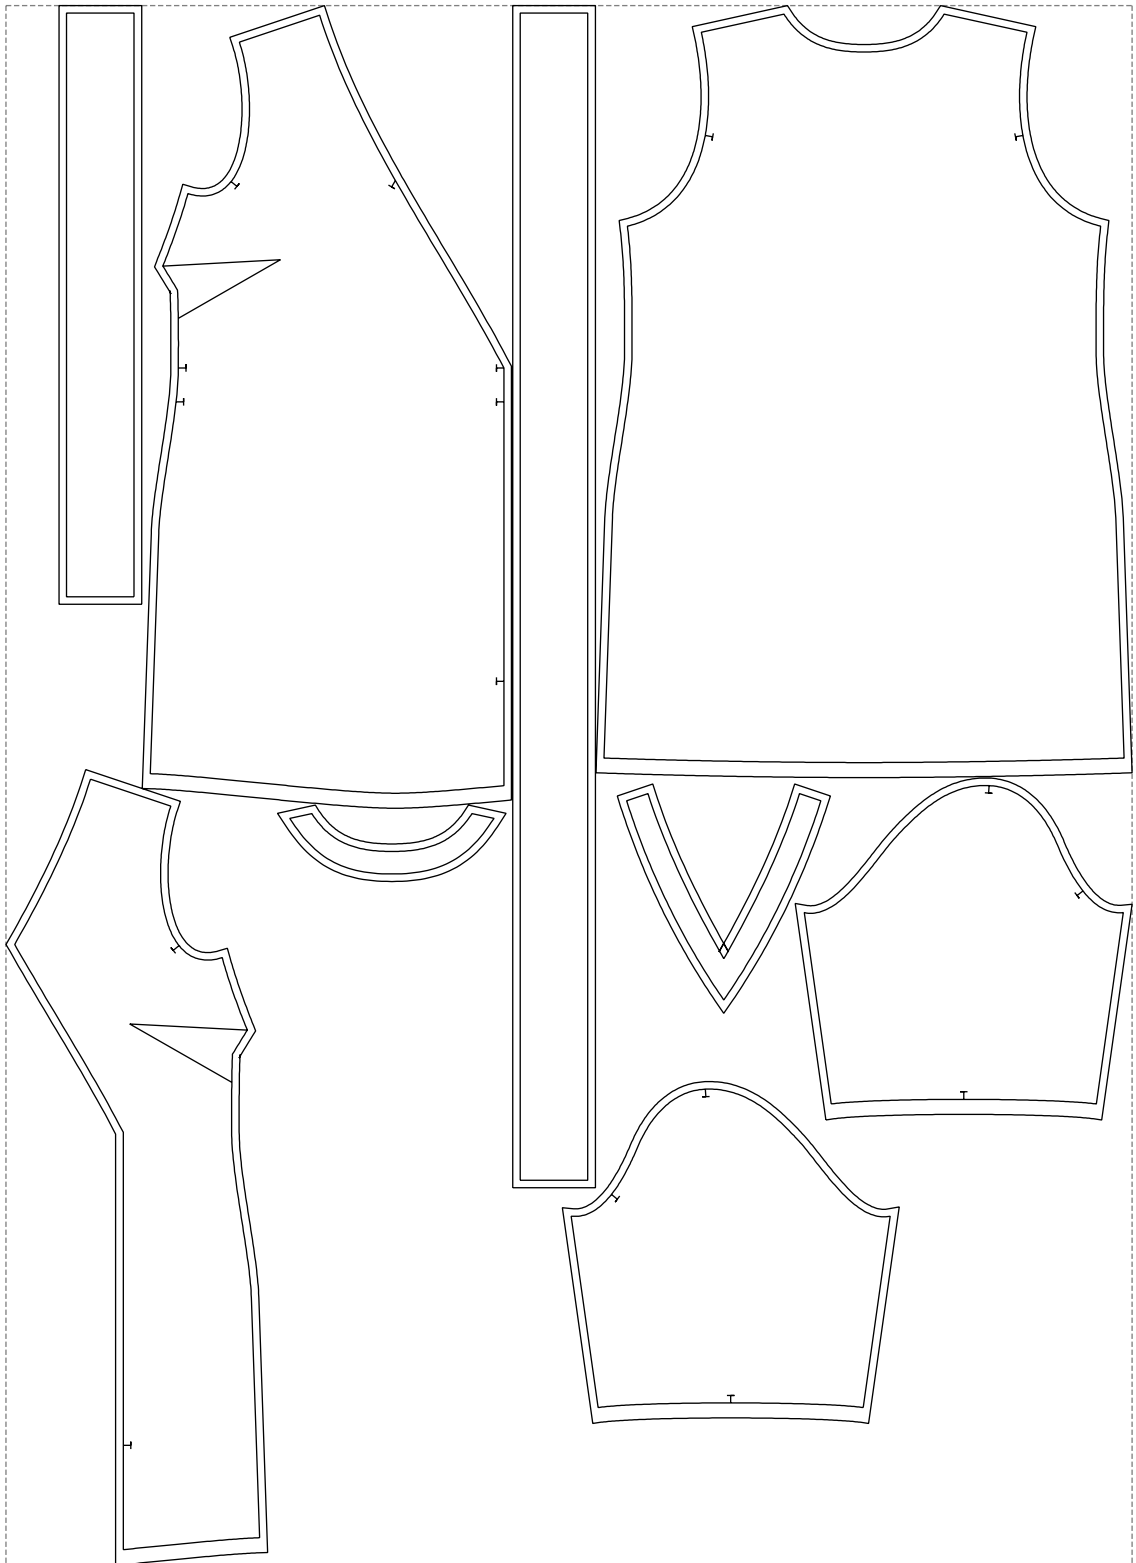

Not for print

Paper size: A4, size:1328.51 x1481.84 mm

# Example

size:1499.00 x2076.78 mm

Maneken =1 ver.0

rz\_1=170

rz\_16=120

rz\_17=104

rz\_18=103.6

rz\_19=128

rz\_20=125.1

---

. . . . .  
. . . . .  
. . . . .