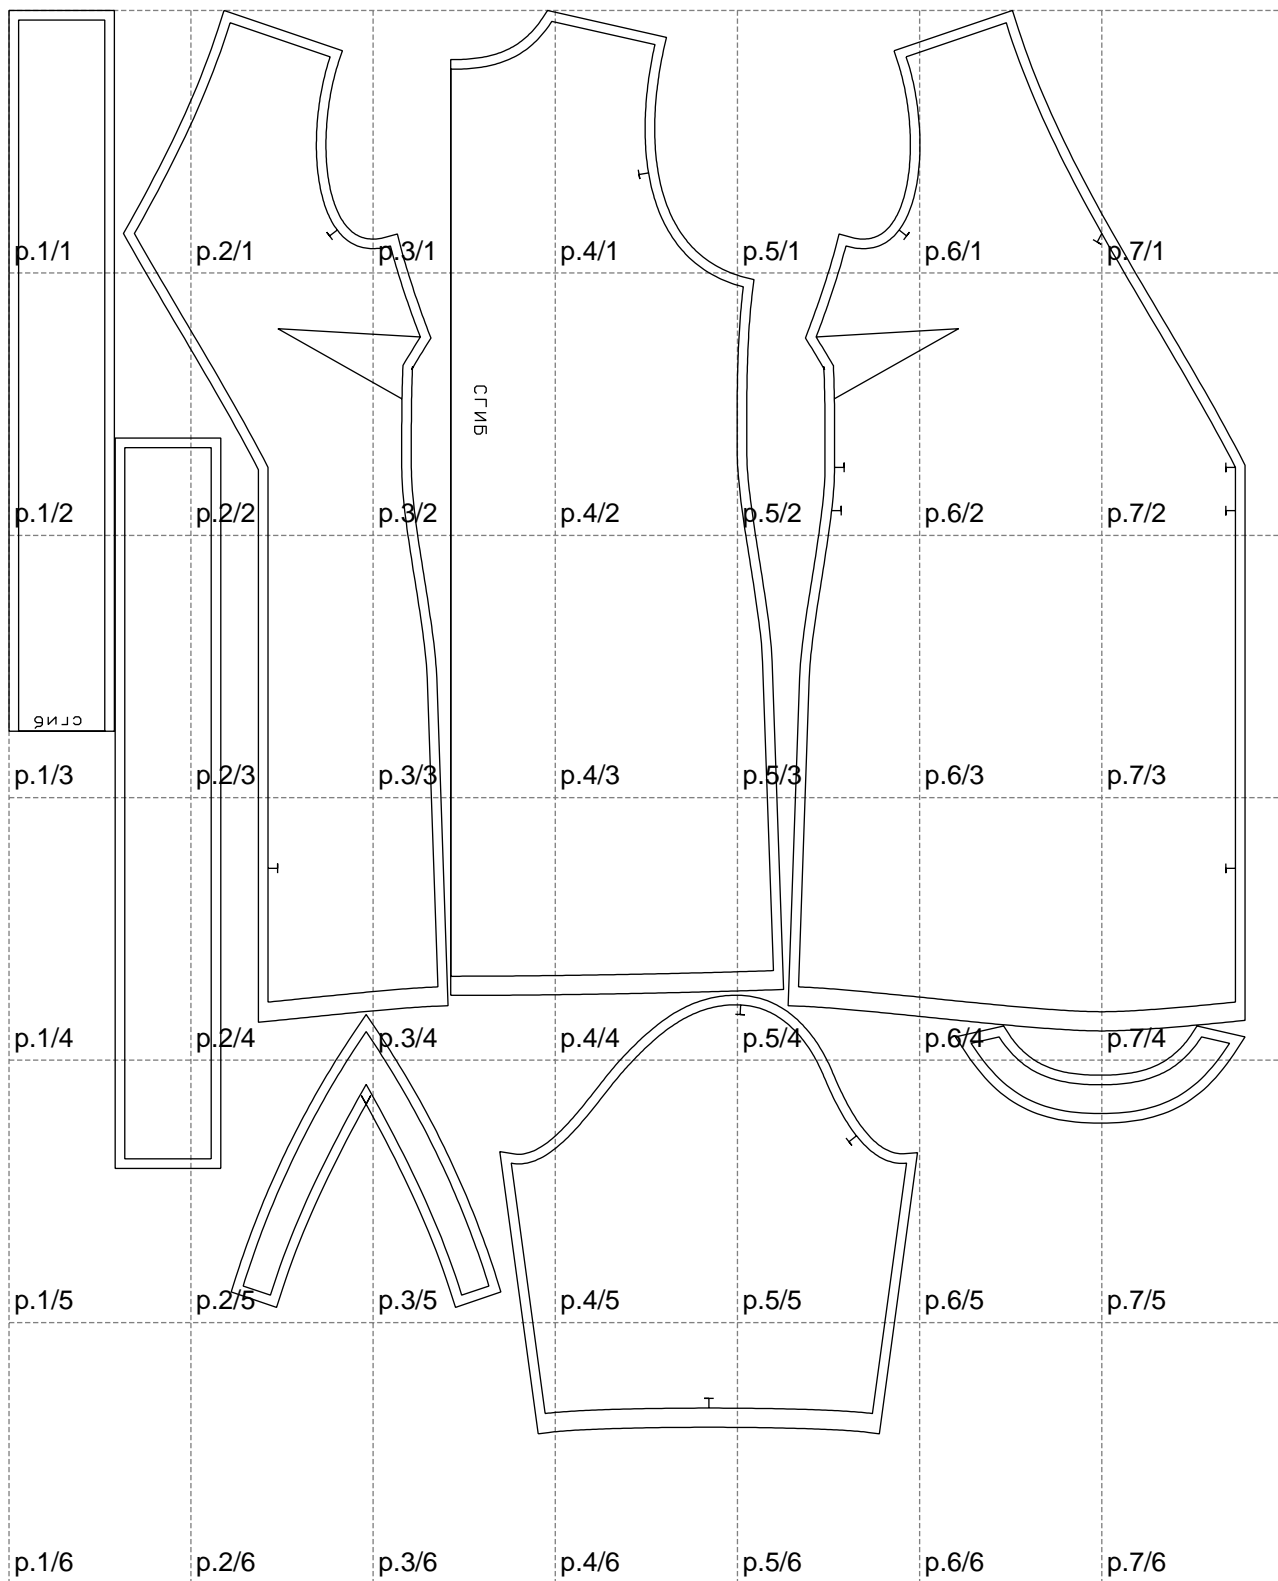

Not for print

Paper size: A4, size:1288.23 x1482.97 mm

# Example

size:1408.41 x2075.54 mm

Maneken =1 ver.0

rz\_1=170

rz\_16=116

rz\_17=100

rz\_18=98.8

rz\_19=124

rz\_20=121

---

. . . . .  
. . . . .  
. . . . .