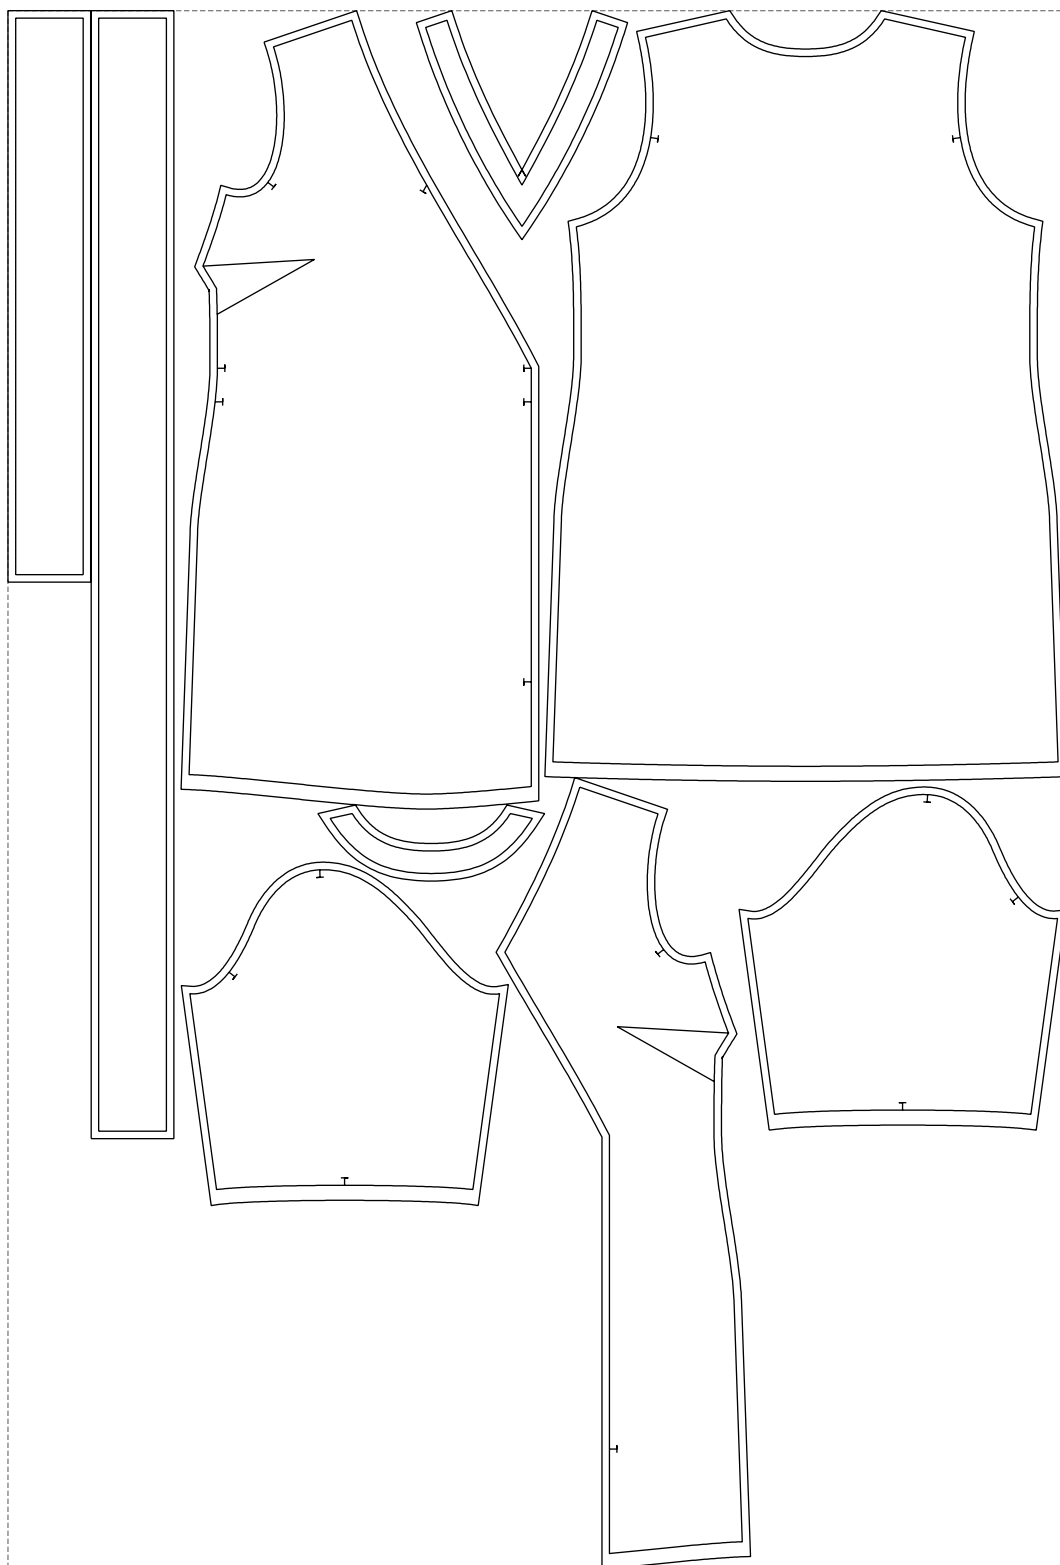

Not for print

Paper size: A4, size:1288.23 x1482.97 mm

# Example

size:1408.41 x2075.54 mm

Maneken =1 ver.0

rz\_1=170

rz\_16=116

rz\_17=100

rz\_18=98.8

rz\_19=124