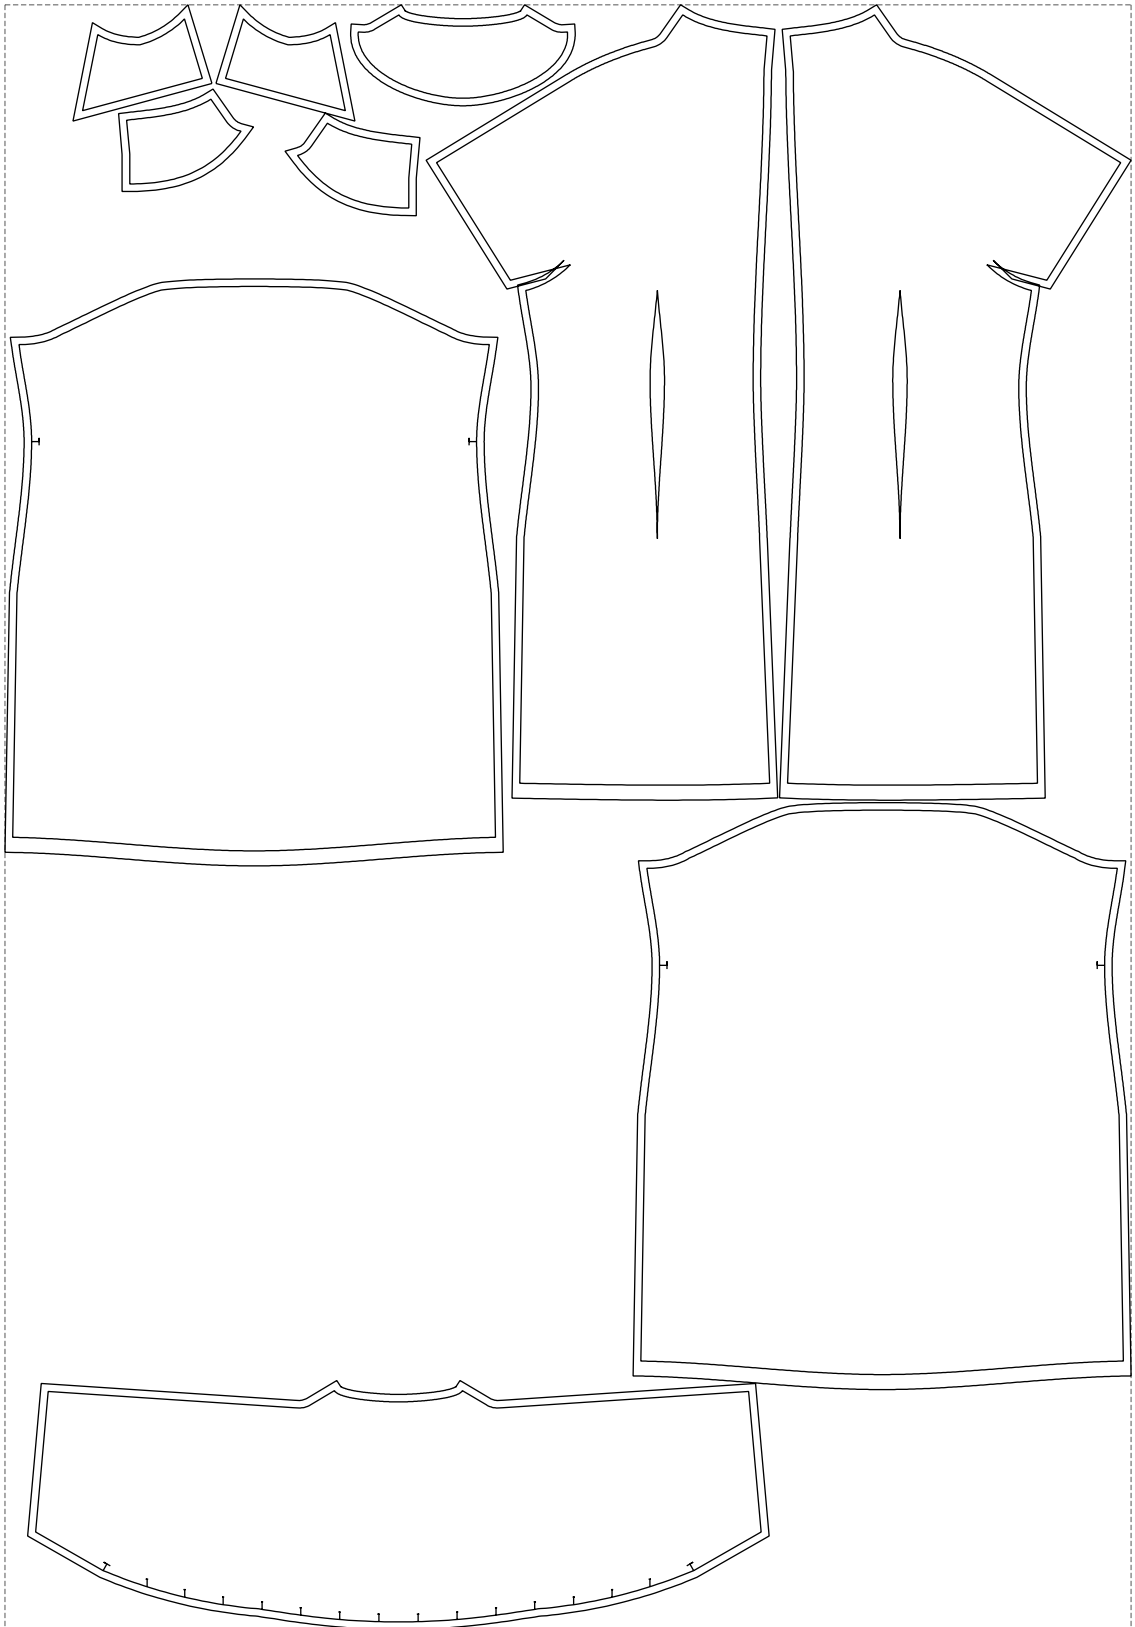

Not for print

Paper size: A4, size:1399.00 x1058.93 mm

# Example

size:1499.00 x2163.09 mm

Maneken =1 ver.0

rz\_1=170

rz\_16=116

rz\_17=100

rz\_18=98.8

rz\_19=124

rz\_20=121

---

. . . . .  
. . . . .  
. . . . .