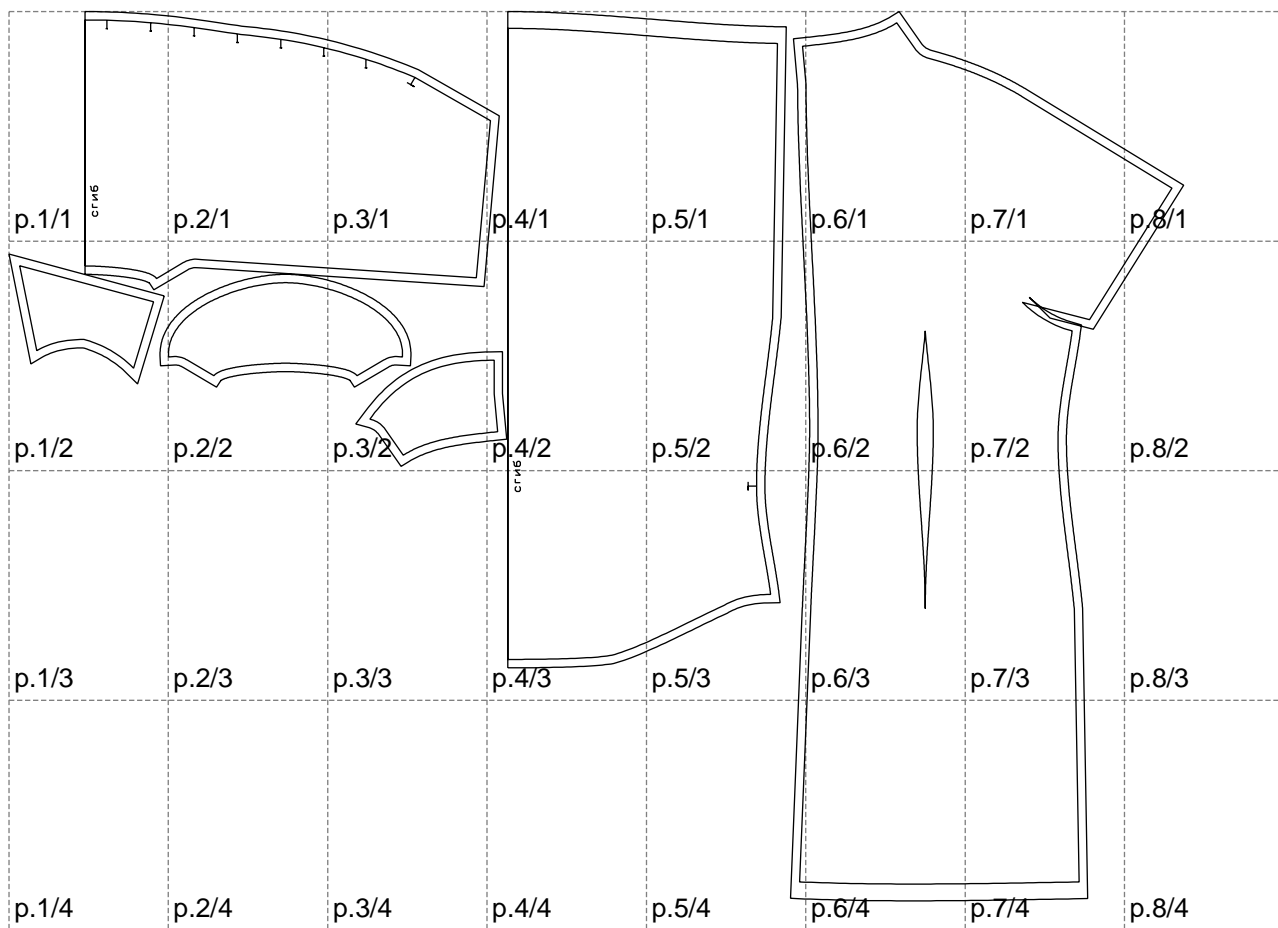

Not for print

Paper size: A4, size:1399.00 x1058.93 mm

# Example

size:1499.00 x2163.09 mm

Maneken =1 ver.0

rz\_1=170

rz\_16=116

rz\_17=100

rz\_18=98.8

rz\_19=124

rz\_20=121

---

. . . . .  
. . . . .  
. . . . .