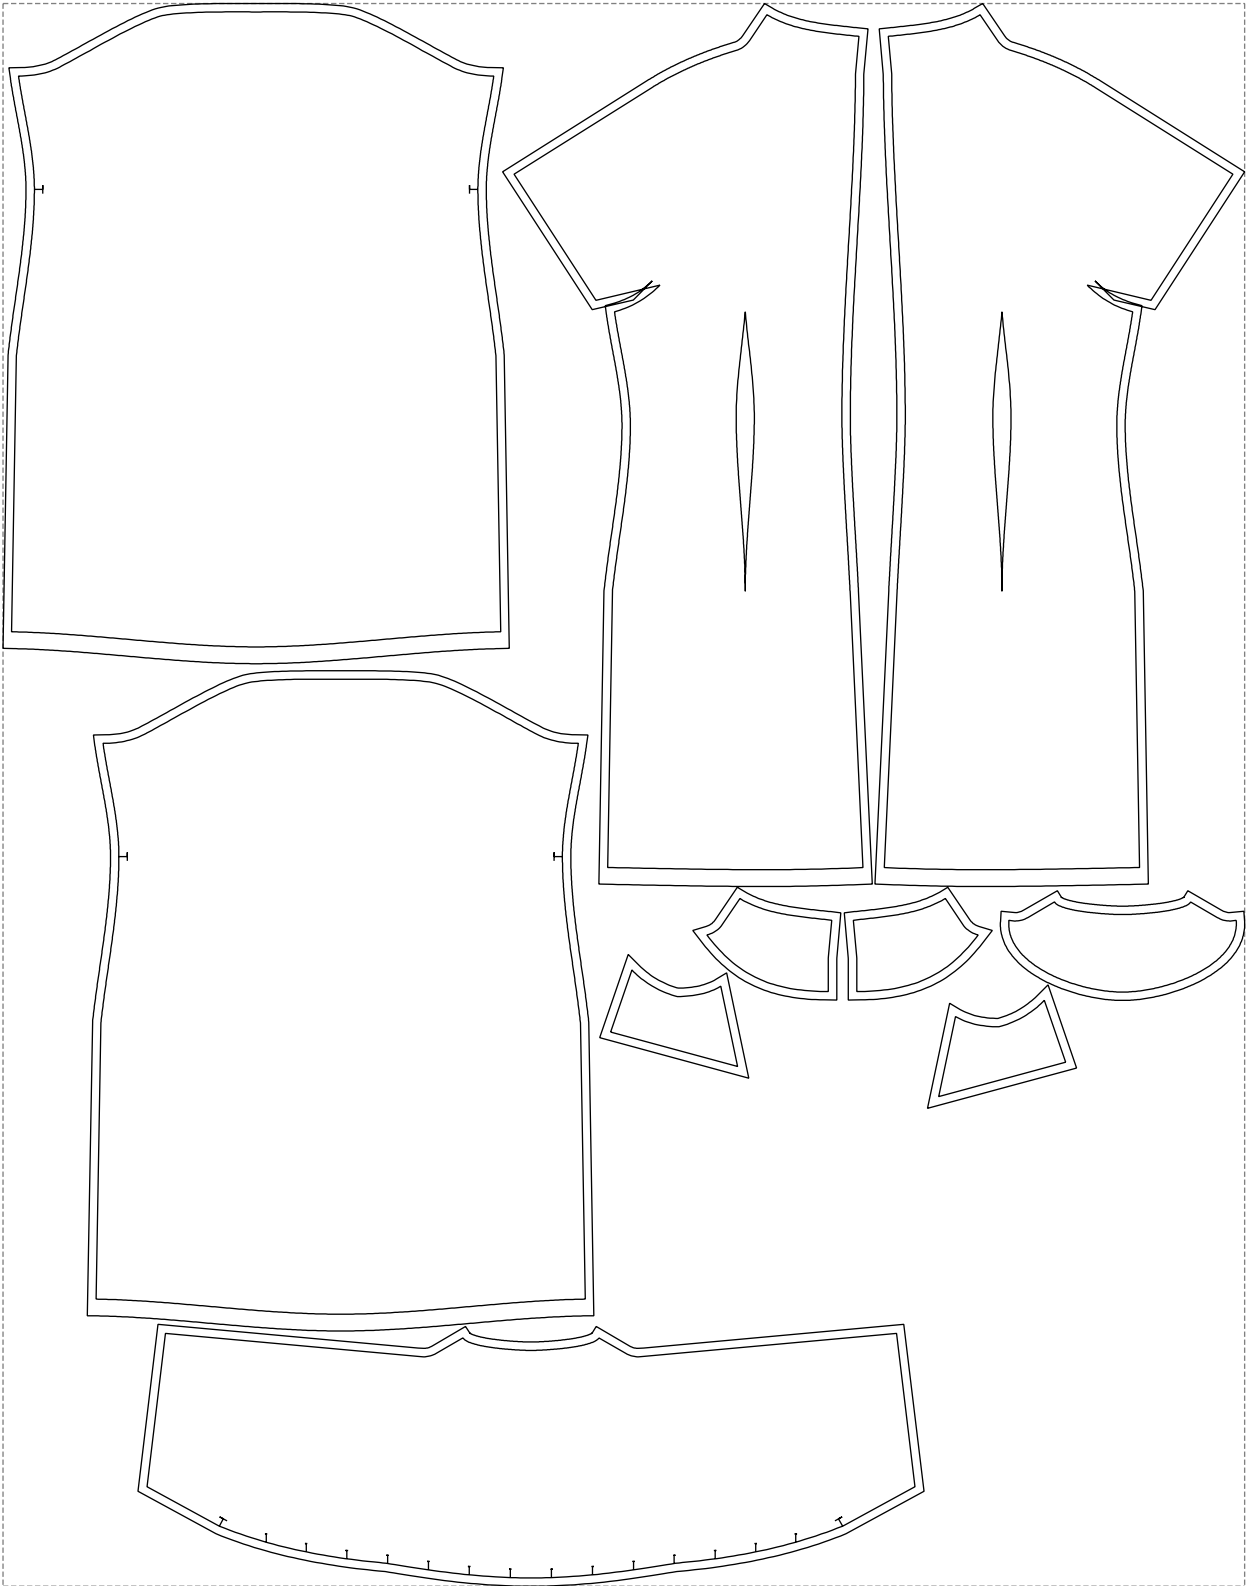

Not for print

Paper size: A4, size:1399.00 x1051.79 mm

# Example

size:1478.87 x1885.40 mm

Maneken =1 ver.0

rz\_1=170

rz\_16=104

rz\_17=88.9

rz\_18=84.4

rz\_19=112