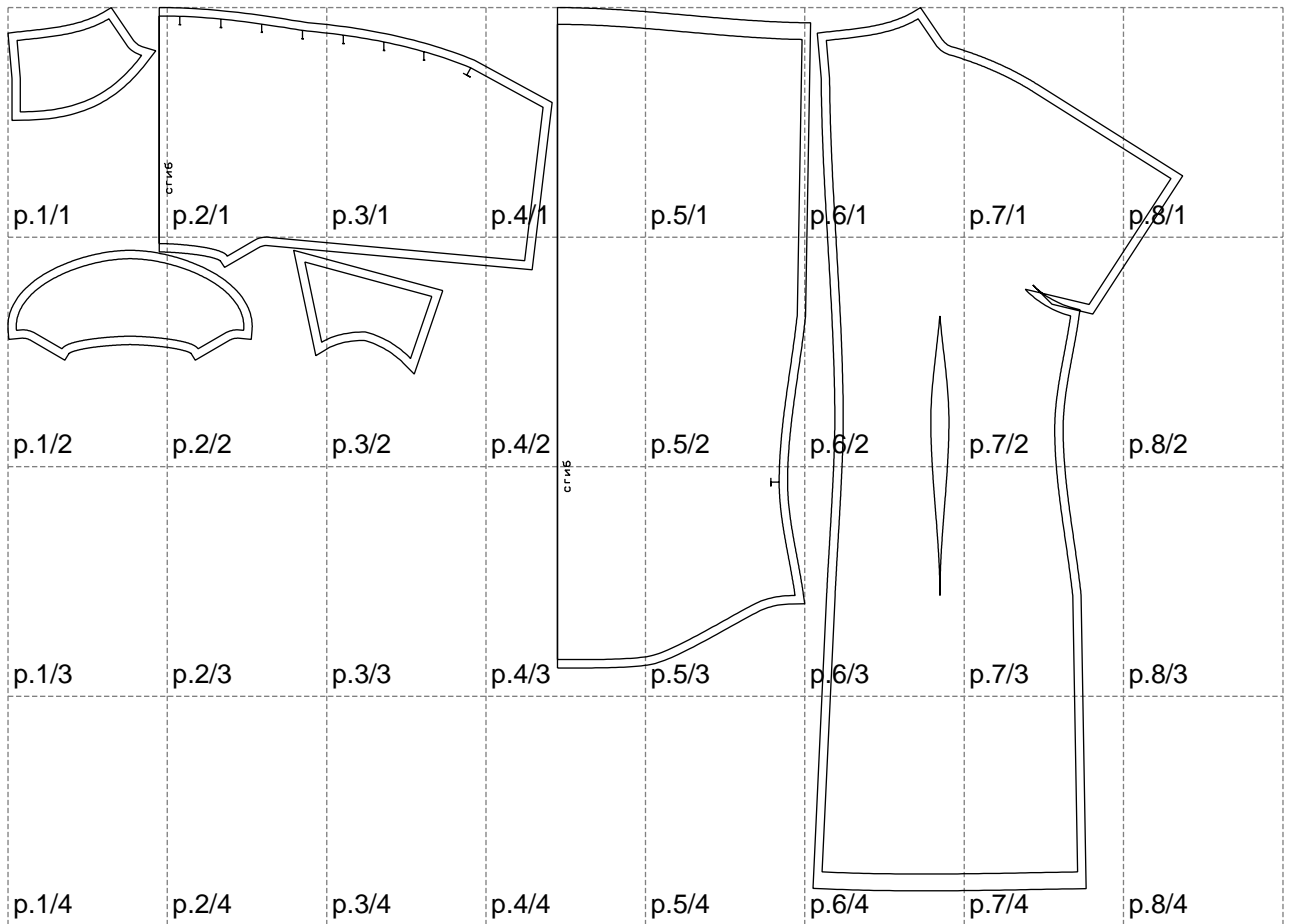

Not for print

Paper size: A4, size:1399.00 x1051.79 mm

# Example

size:1478.87 x1885.40 mm

Maneken =1 ver.0

rz\_1=170

rz\_16=104

rz\_17=88.9

rz\_18=84.4

rz\_19=112

rz\_20=109.3

---

. . . . .  
. . . . .  
. . . . .