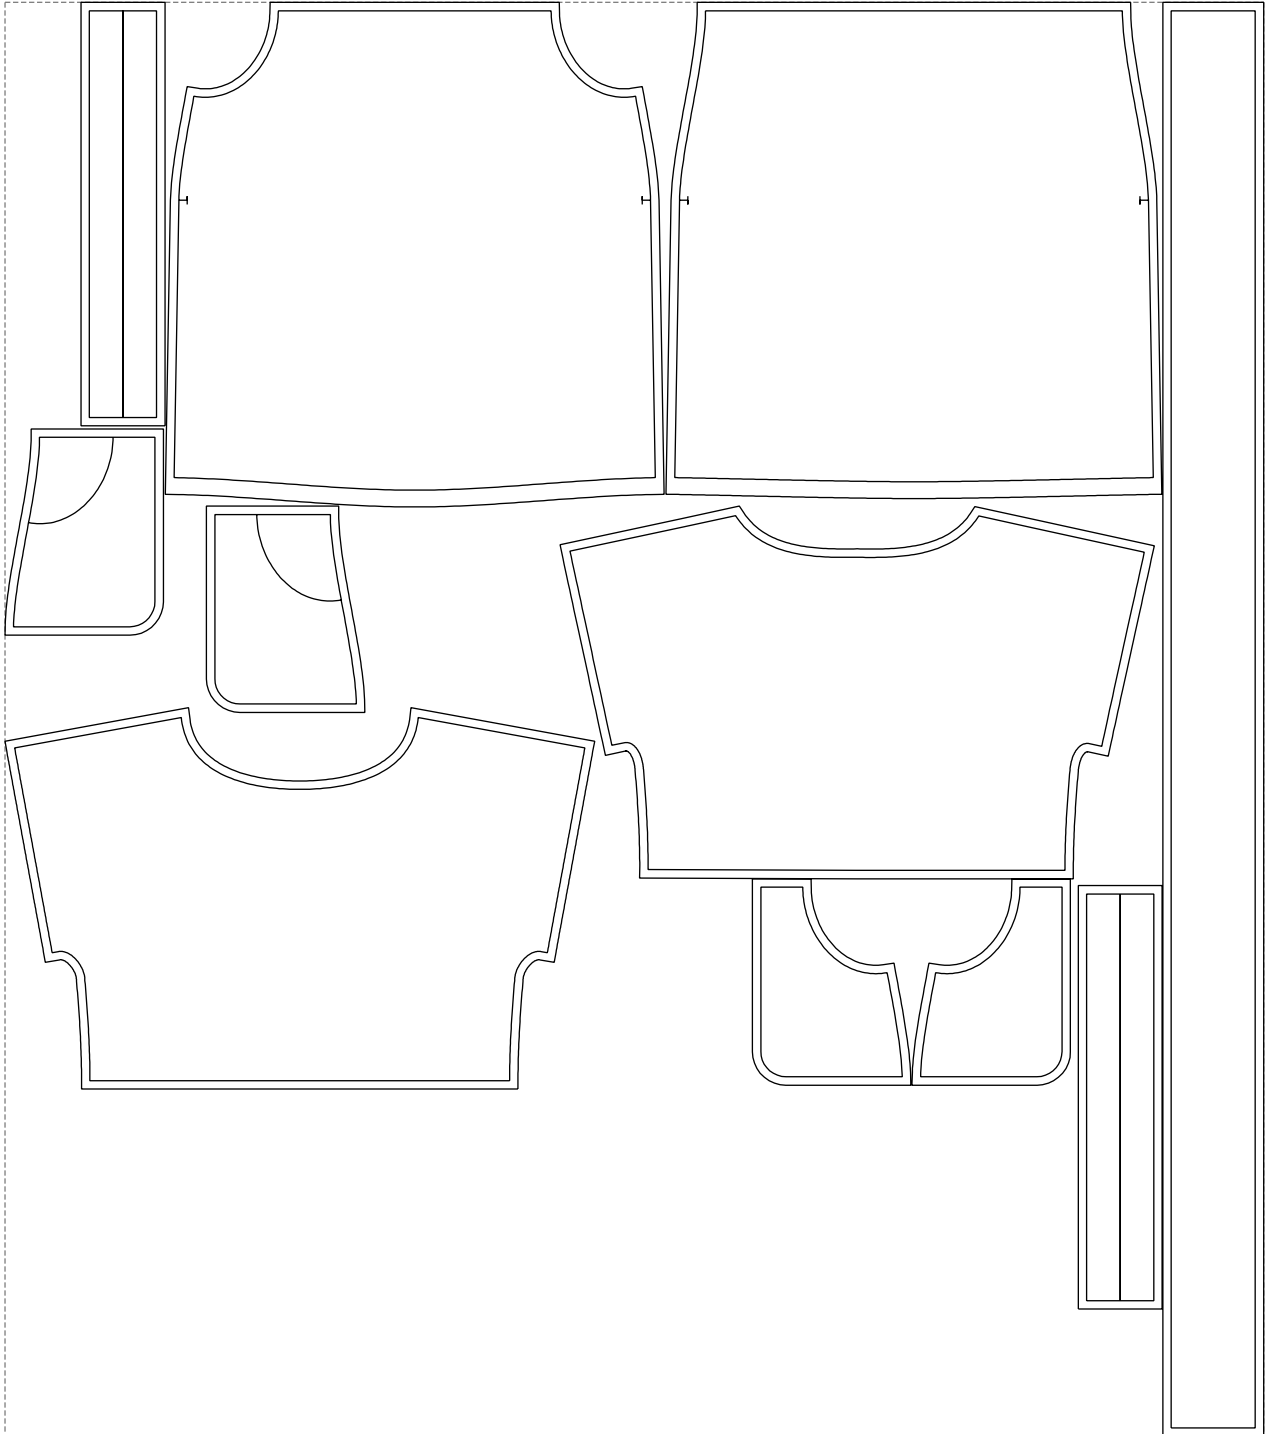

Not for print

Paper size: A4, size:1399.00 x945.48 mm

# Example

size:1499.00 x1708.00 mm

Maneken =1 ver.0

rz\_1=170

rz\_16=104

rz\_17=88.9

rz\_18=84.4

rz\_19=112

rz\_20=109.3

---

. . . . .  
. . . . .  
. . . . .