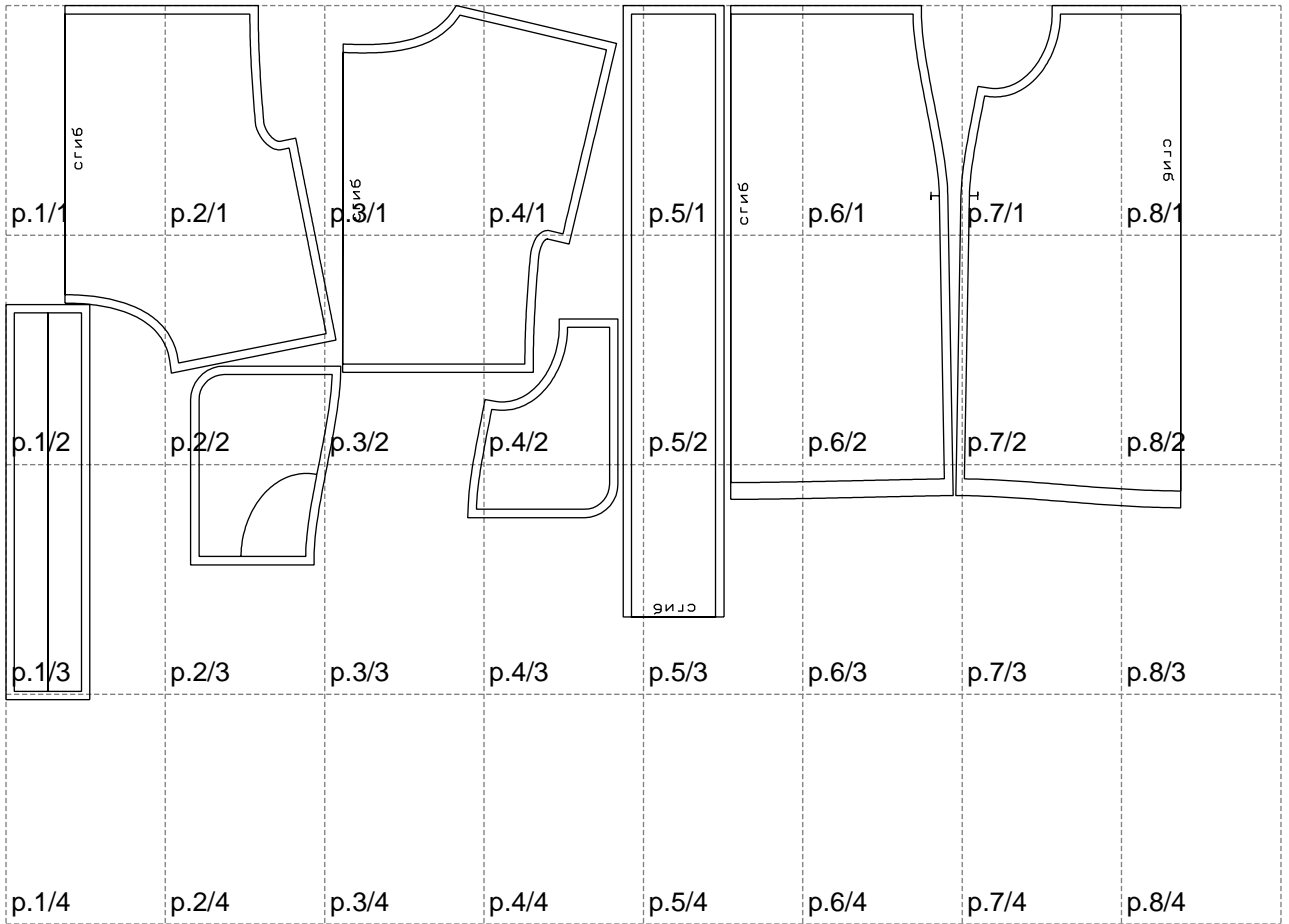

Not for print

Paper size: A4, size:1399.00 x826.61 mm

# Example

size:1499.00 x1456.00 mm

Maneken =1 ver.0

rz\_1=170

rz\_16=92

rz\_17=78.8

rz\_18=71.8

rz\_19=100

rz\_20=98.1

---

. . . . .  
. . . . .  
. . . . .