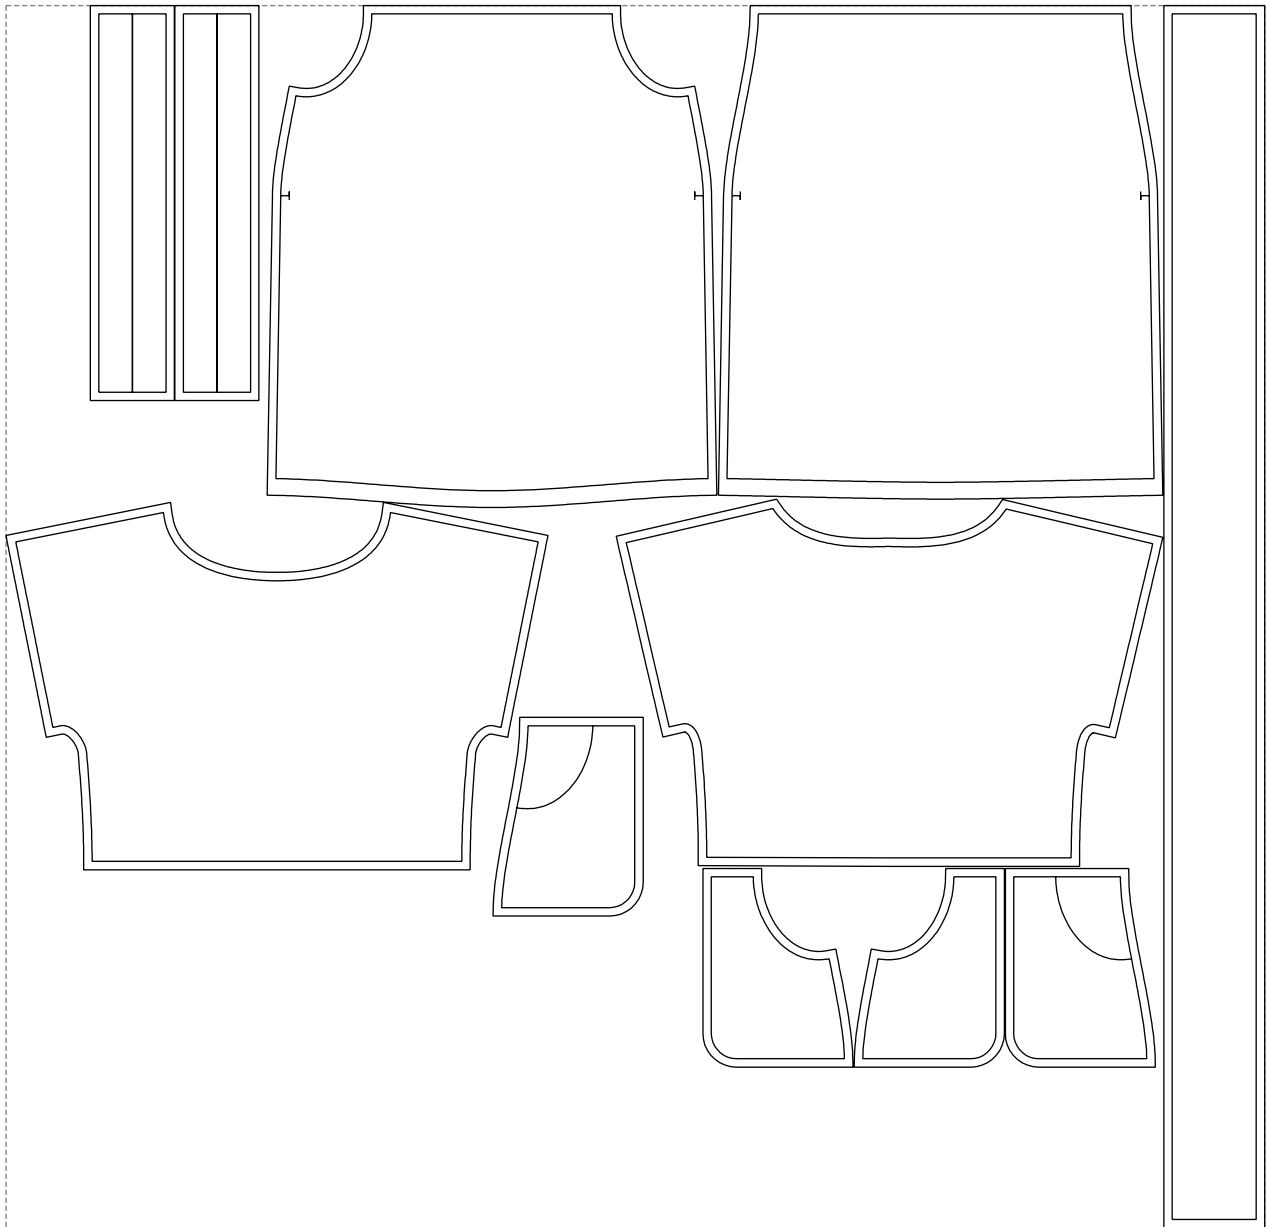

Not for print

Paper size: A4, size:1399.00 x826.61 mm

# Example

size:1499.00 x1456.00 mm

Maneken =1 ver.0

rz\_1=170

rz\_16=92

rz\_17=78.8

rz\_18=71.8

rz\_19=100

rz\_20=98.1

---

. . . . .  
. . . . .  
. . . . .