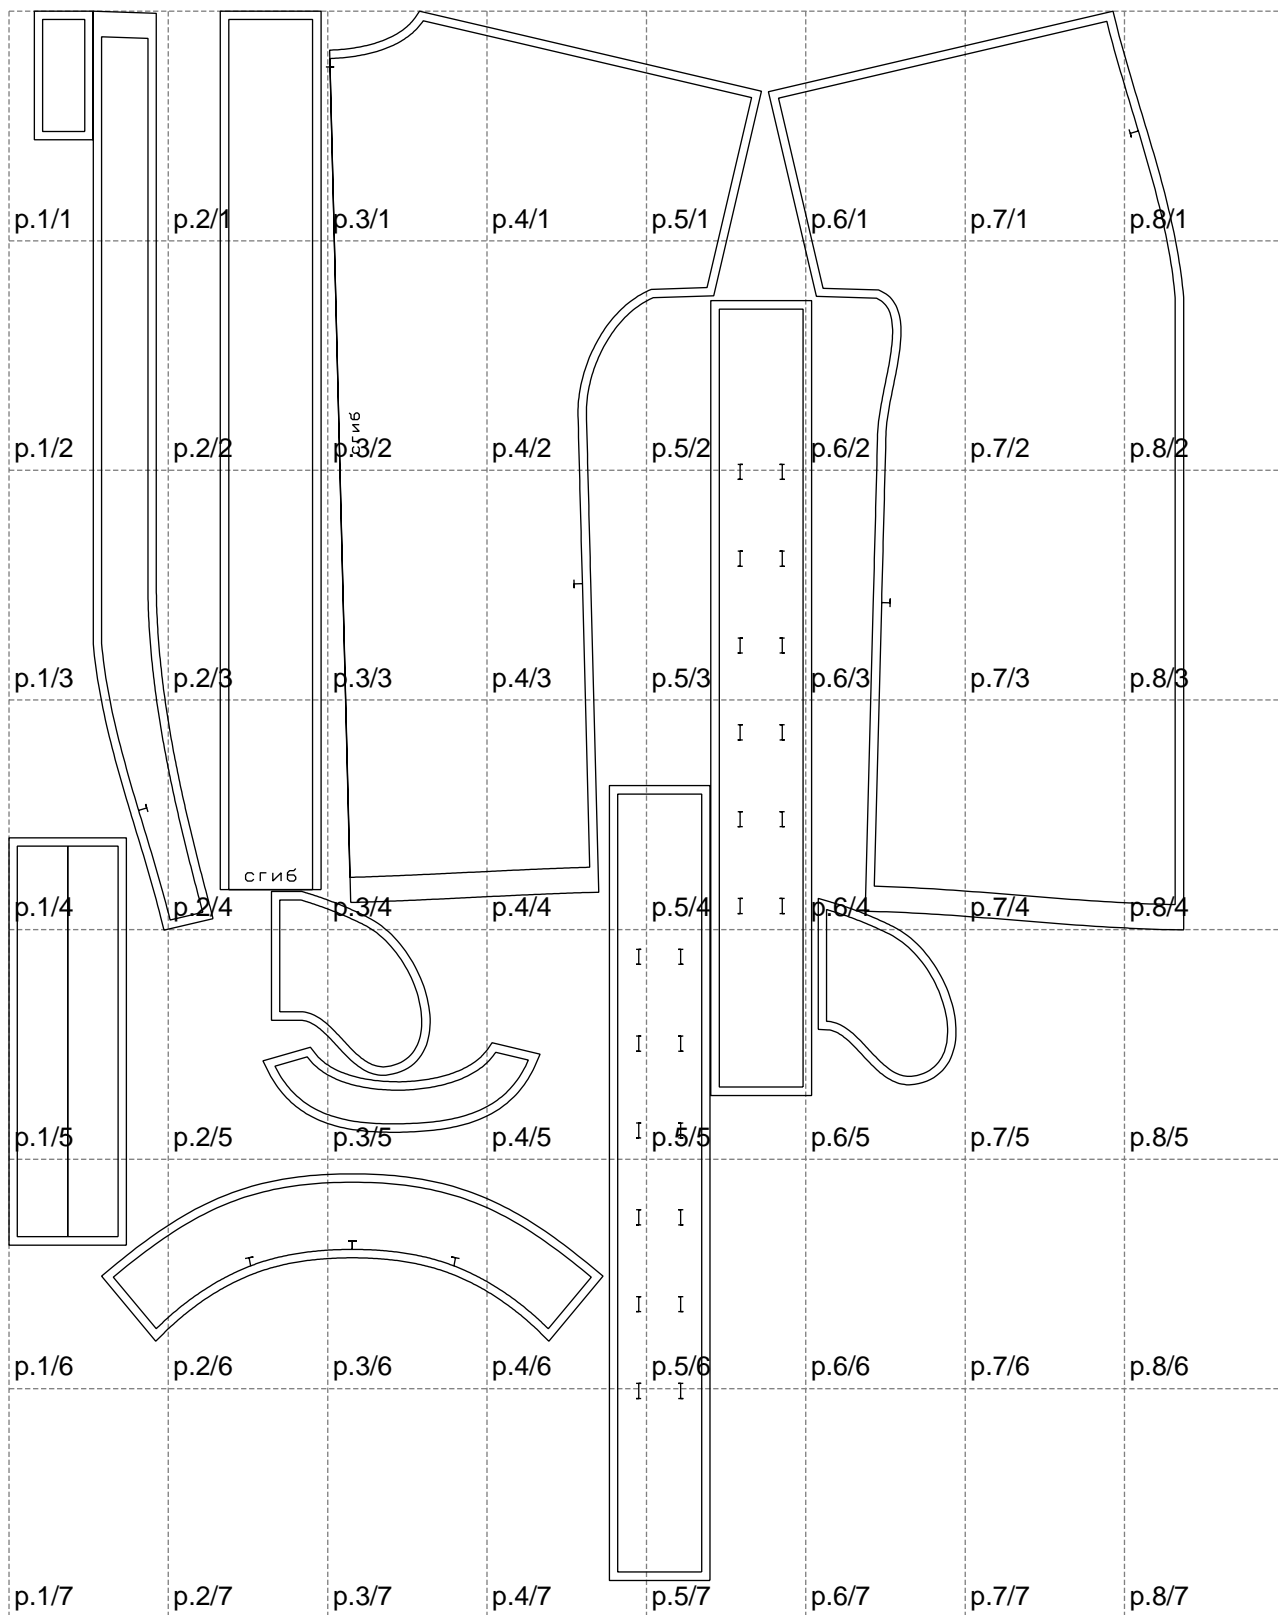

Not for print

Paper size: A4, size:1399.00 x1868.67 mm

# Example

size:1499.00 x2158.23 mm

Maneken =1 ver.0

rz\_1=170

rz\_16=120

rz\_17=104

rz\_18=103.6

rz\_19=128

rz\_20=125.1

---

. . . . .  
. . . . .  
. . . . .