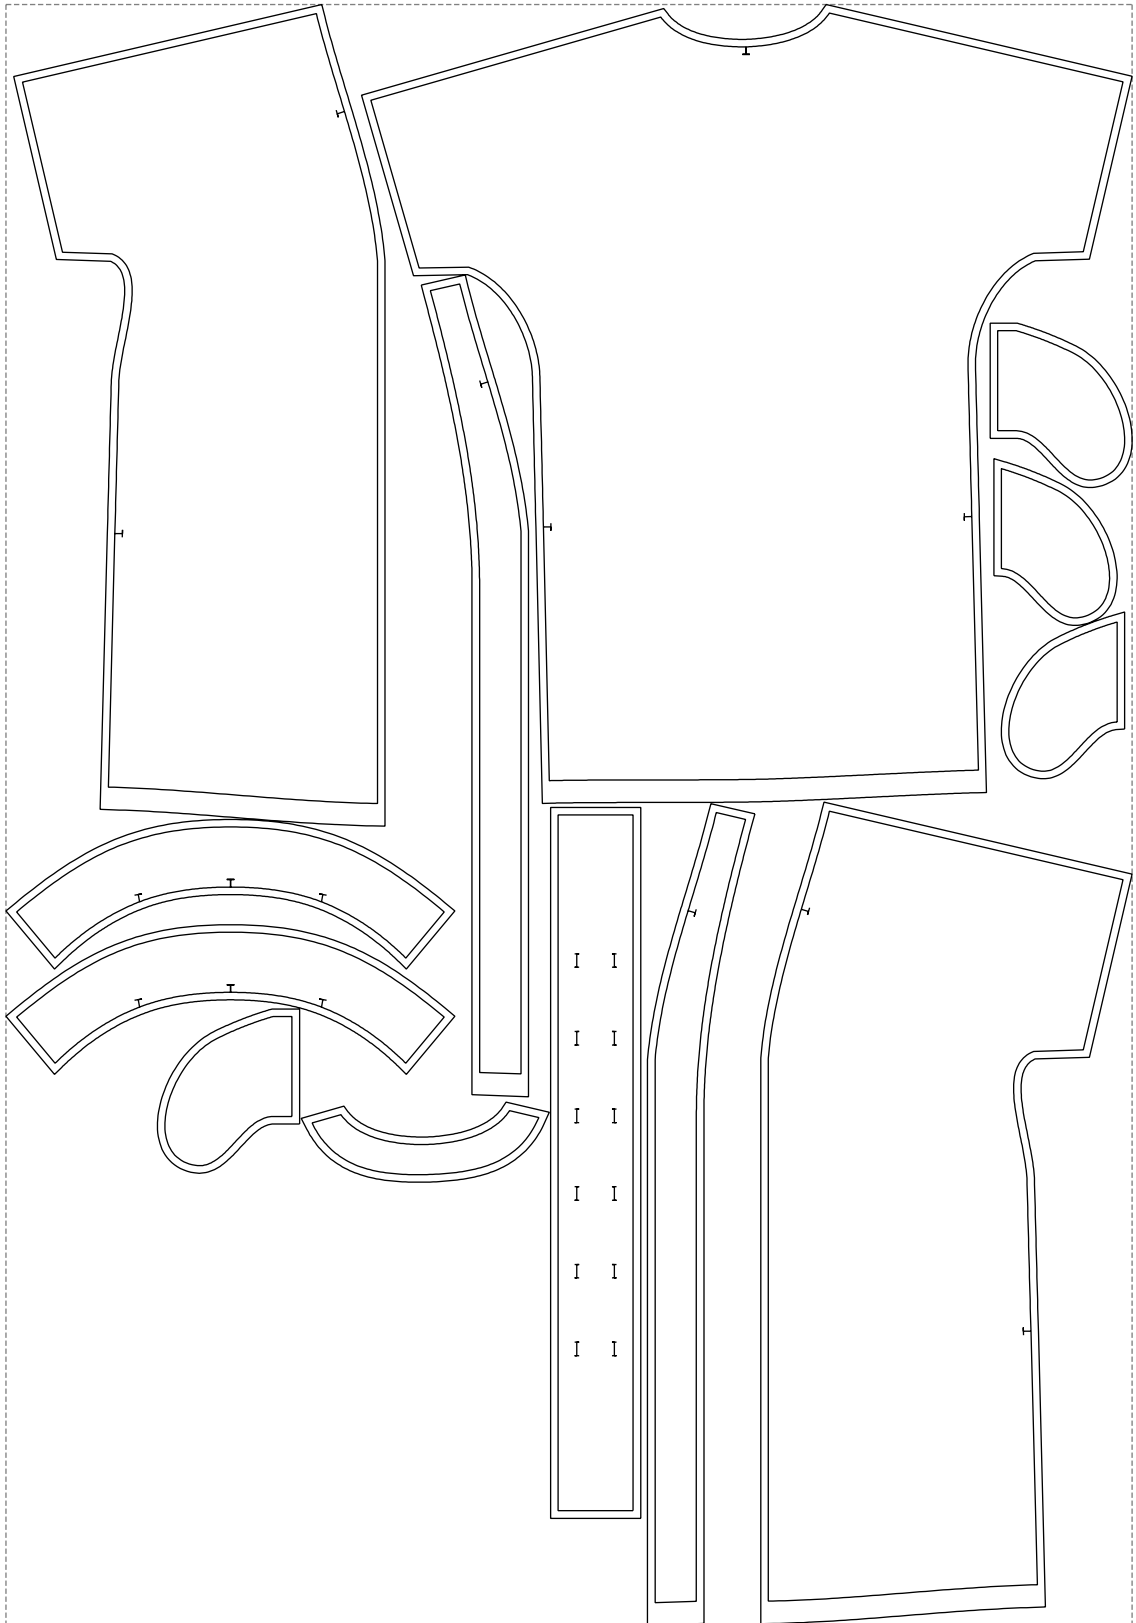

Not for print

Paper size: A4, size:1399.00 x1868.67 mm

# Example

size:1499.00 x2158.23 mm

Maneken =1 ver.0

rz\_1=170

rz\_16=120

rz\_17=104

rz\_18=103.6

rz\_19=128

rz\_20=125.1

---

. . . . .  
. . . . .  
. . . . .