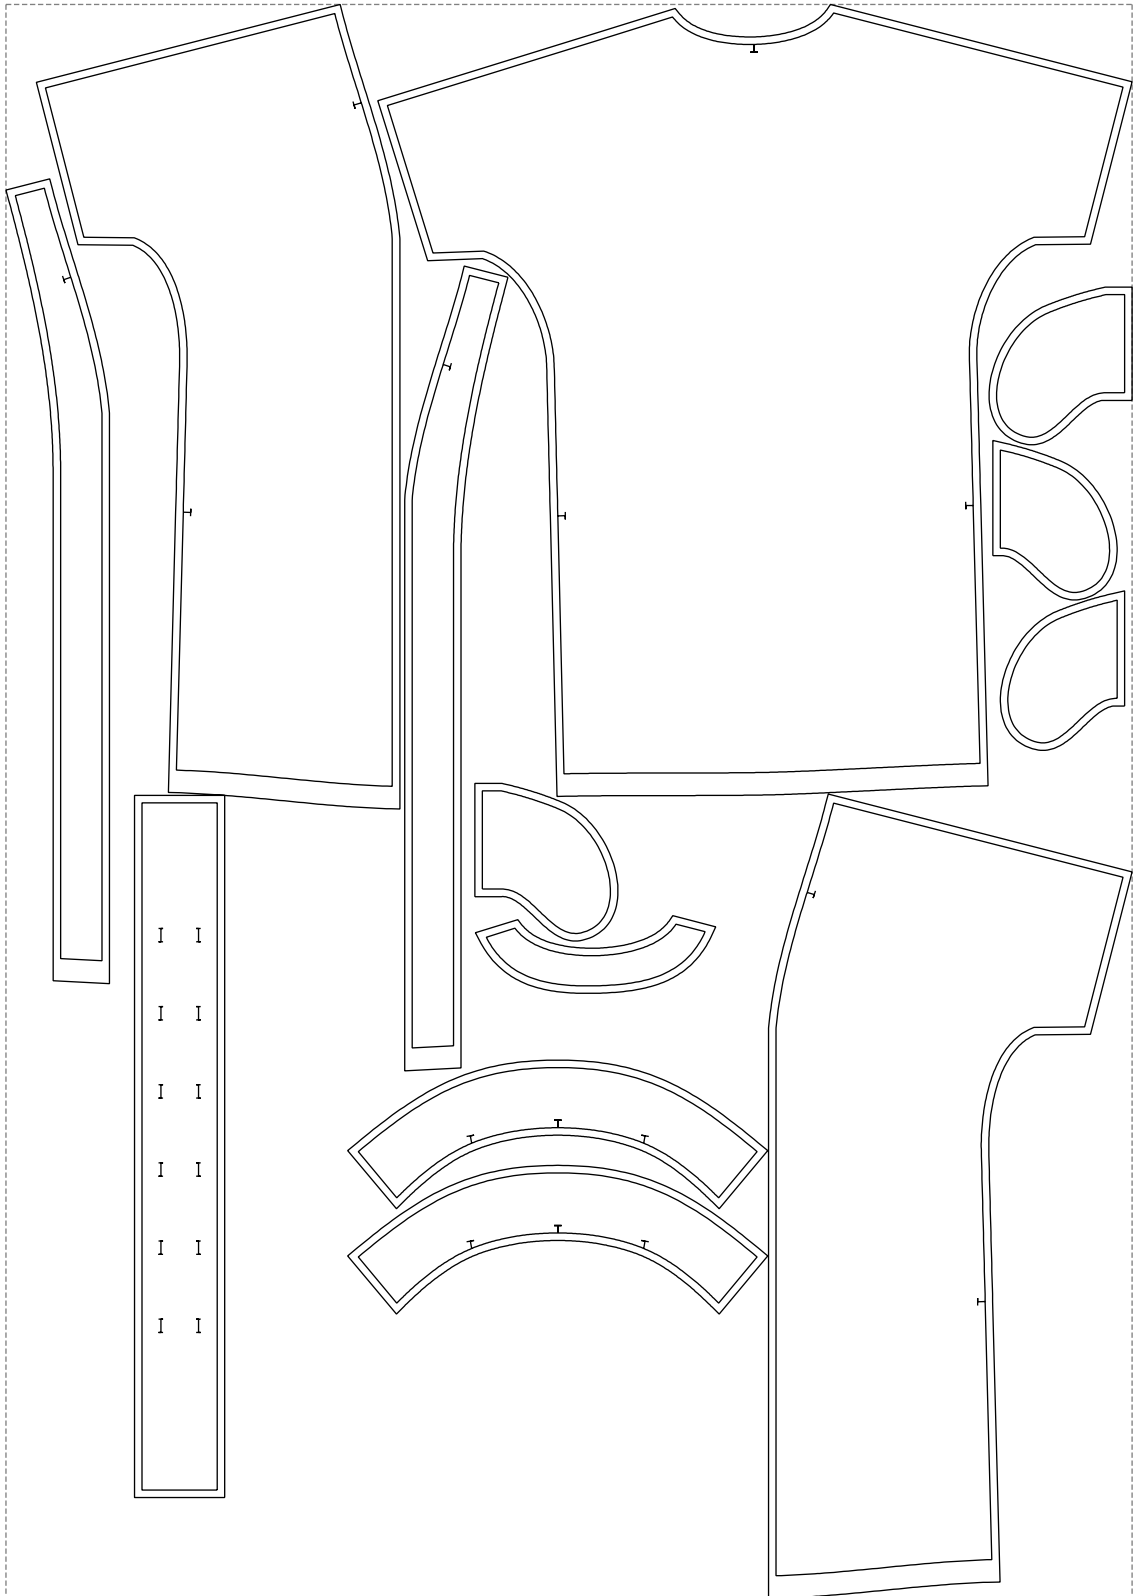

Not for print

Paper size: A4, size:1388.93 x1208.65 mm

# Example

size:1499.00 x2122.26 mm

Maneken =1 ver.0

rz\_1=170

rz\_16=104

rz\_17=88.9

rz\_18=84.4

rz\_19=112