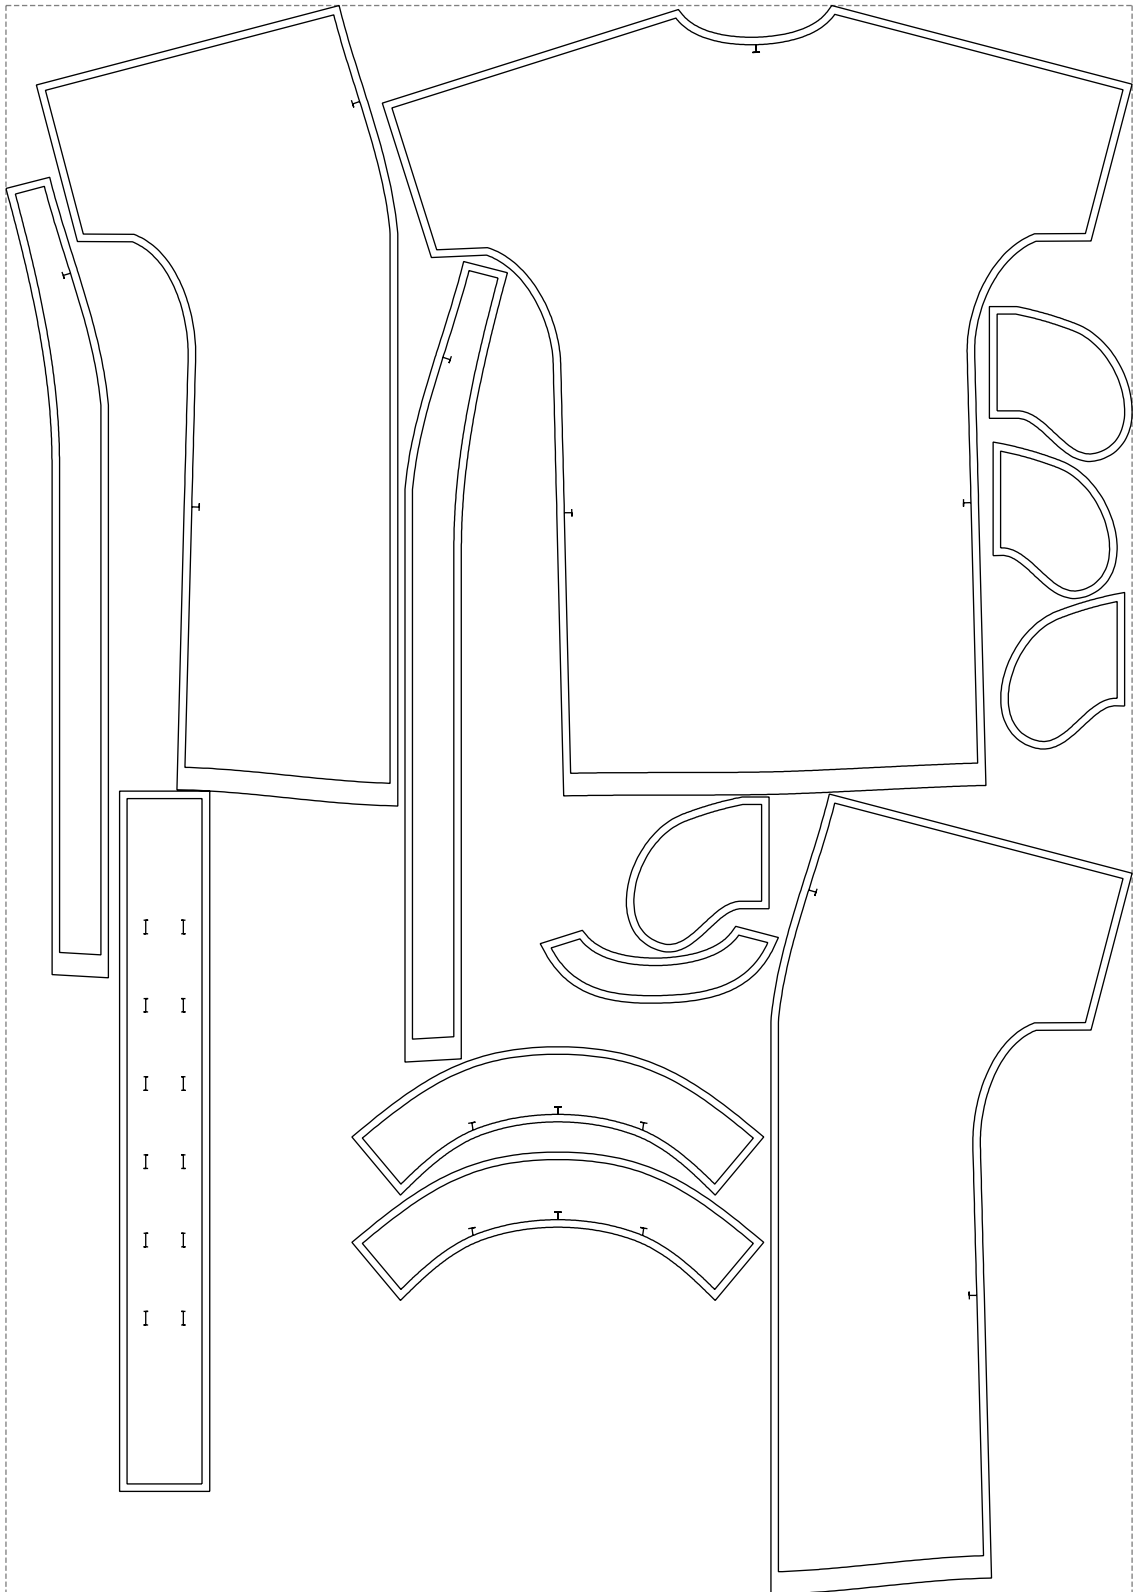

Not for print

Paper size: A4, size:1388.92 x1202.17 mm

# Example

size:1499.00 x2115.43 mm

Maneken =1 ver.0

rz\_1=170

rz\_16=100

rz\_17=85.4

rz\_18=80.2

rz\_19=108

rz\_20=105.4

---

. . . . .  
. . . . .  
. . . . .