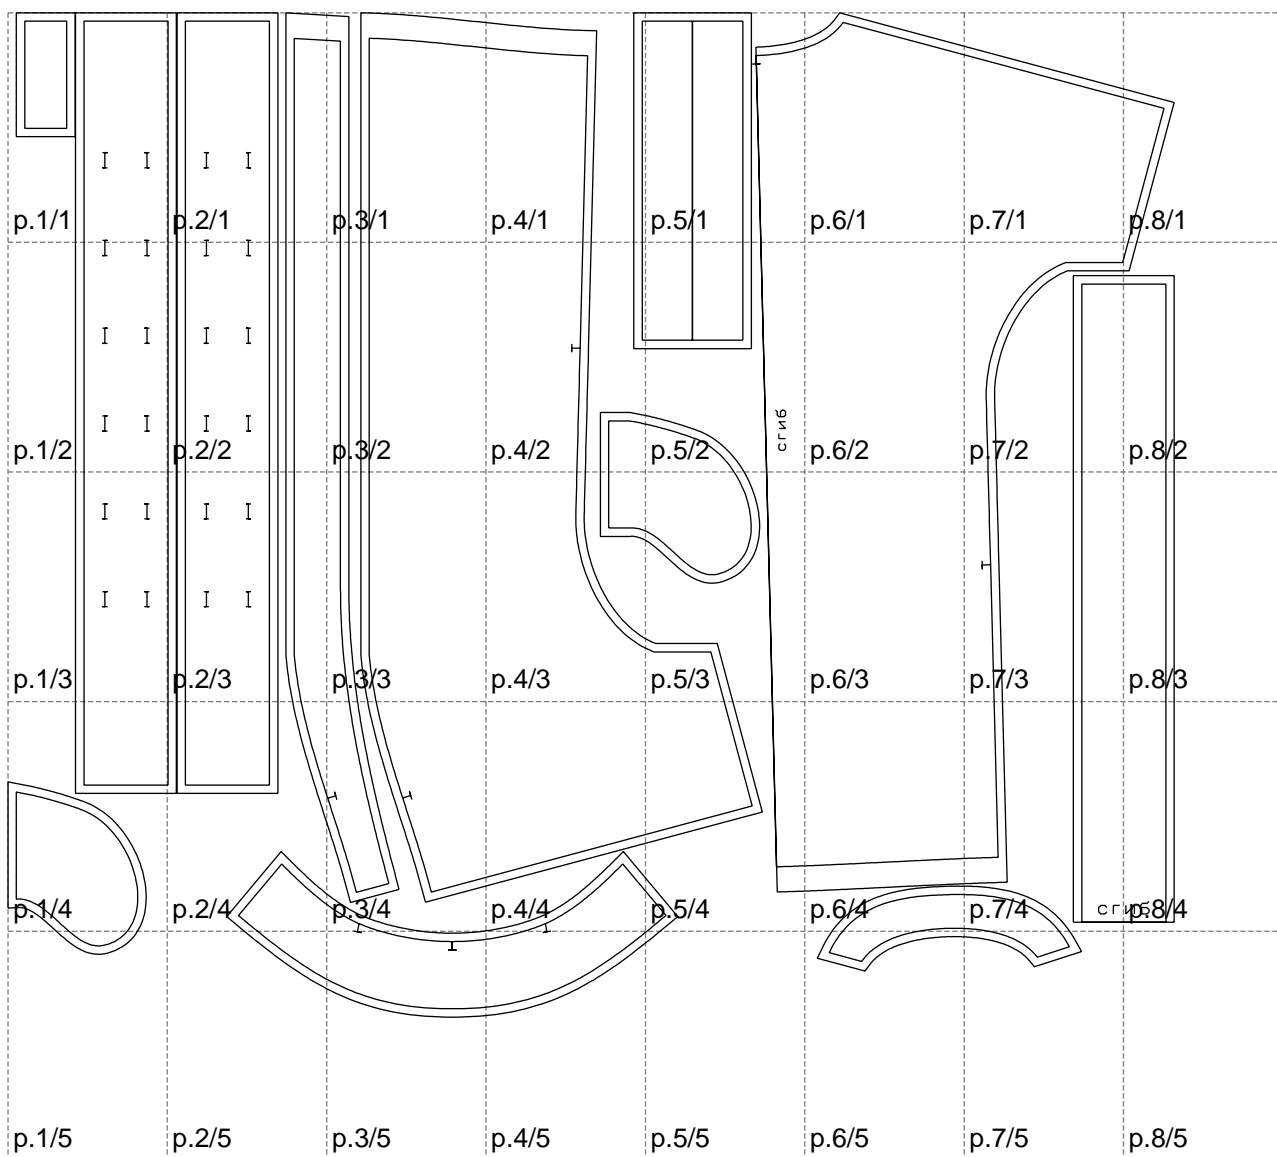

Not for print

Paper size: A4, size:1388.96 x1196.01 mm

# Example

size:1499.00 x2102.39 mm

Maneken =1 ver.0

rz\_1=170

rz\_16=96

rz\_17=82

rz\_18=76

rz\_19=104

rz\_20=101.8

---

. . . . .  
. . . . .  
. . . . .