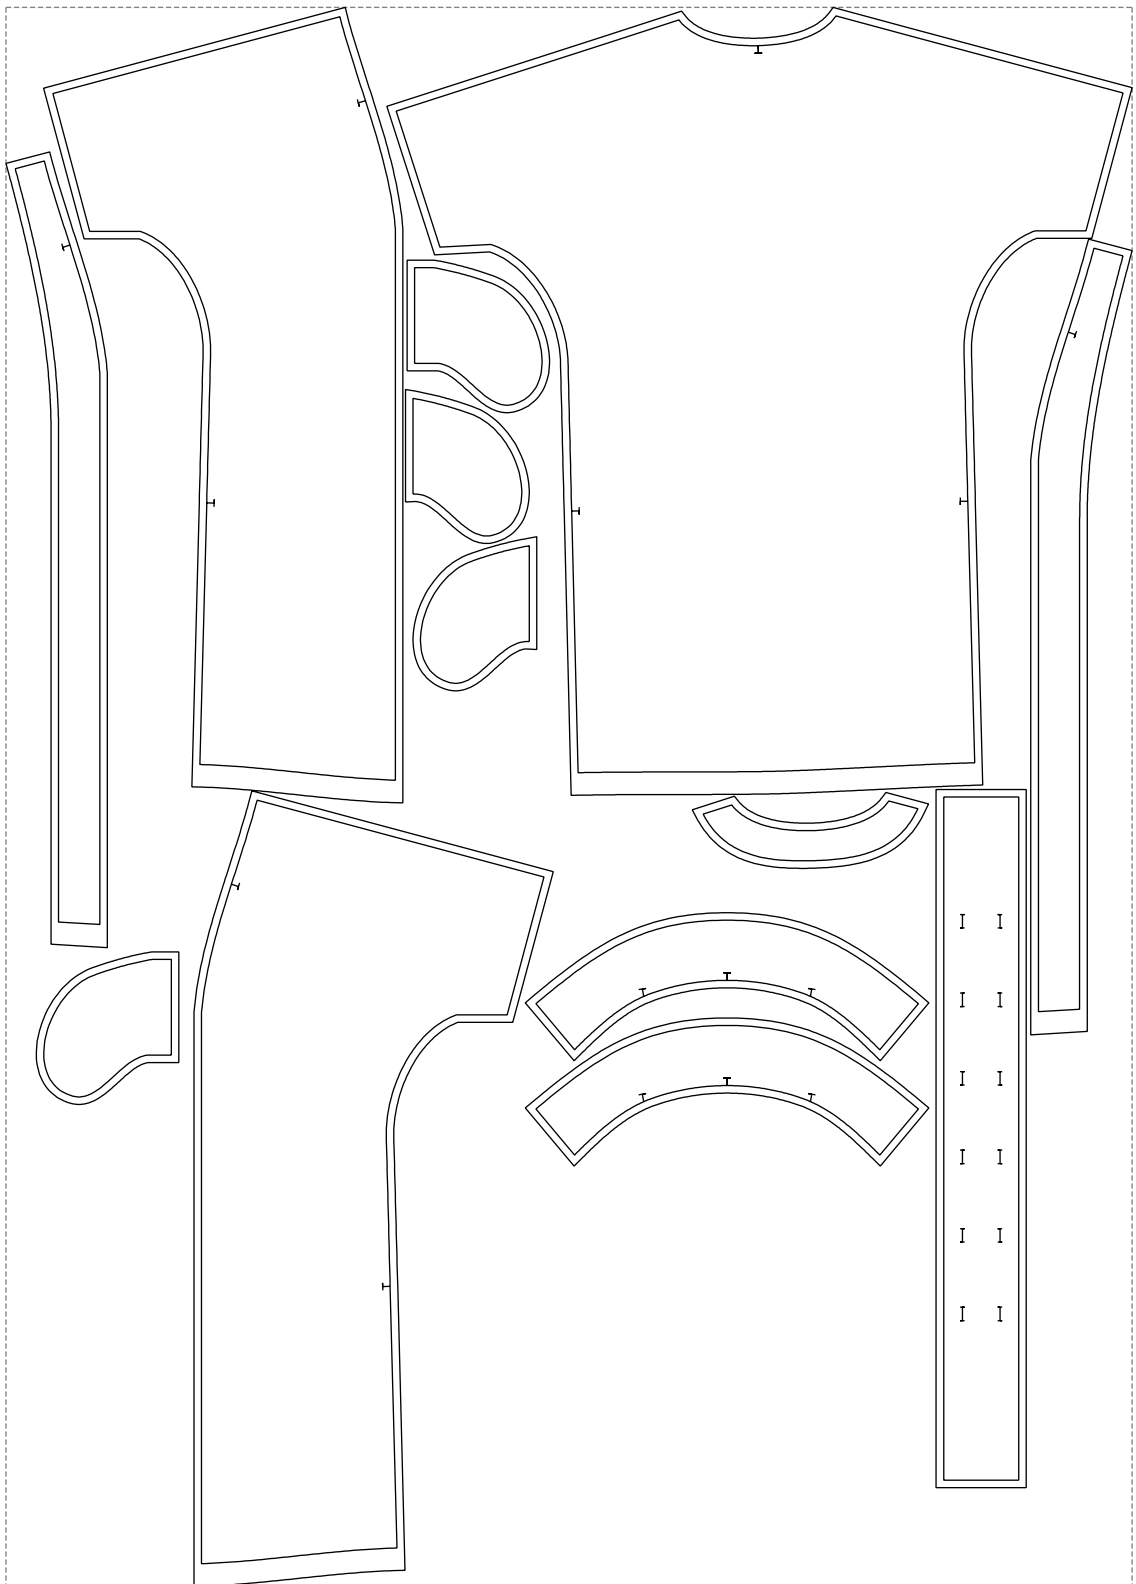

Not for print

Paper size: A4, size:1388.96 x1196.01 mm

# Example

size:1499.00 x2102.39 mm

Maneken =1 ver.0

rz\_1=170

rz\_16=96

rz\_17=82

rz\_18=76

rz\_19=104

rz\_20=101.8

---

. . . . .  
. . . . .  
. . . . .