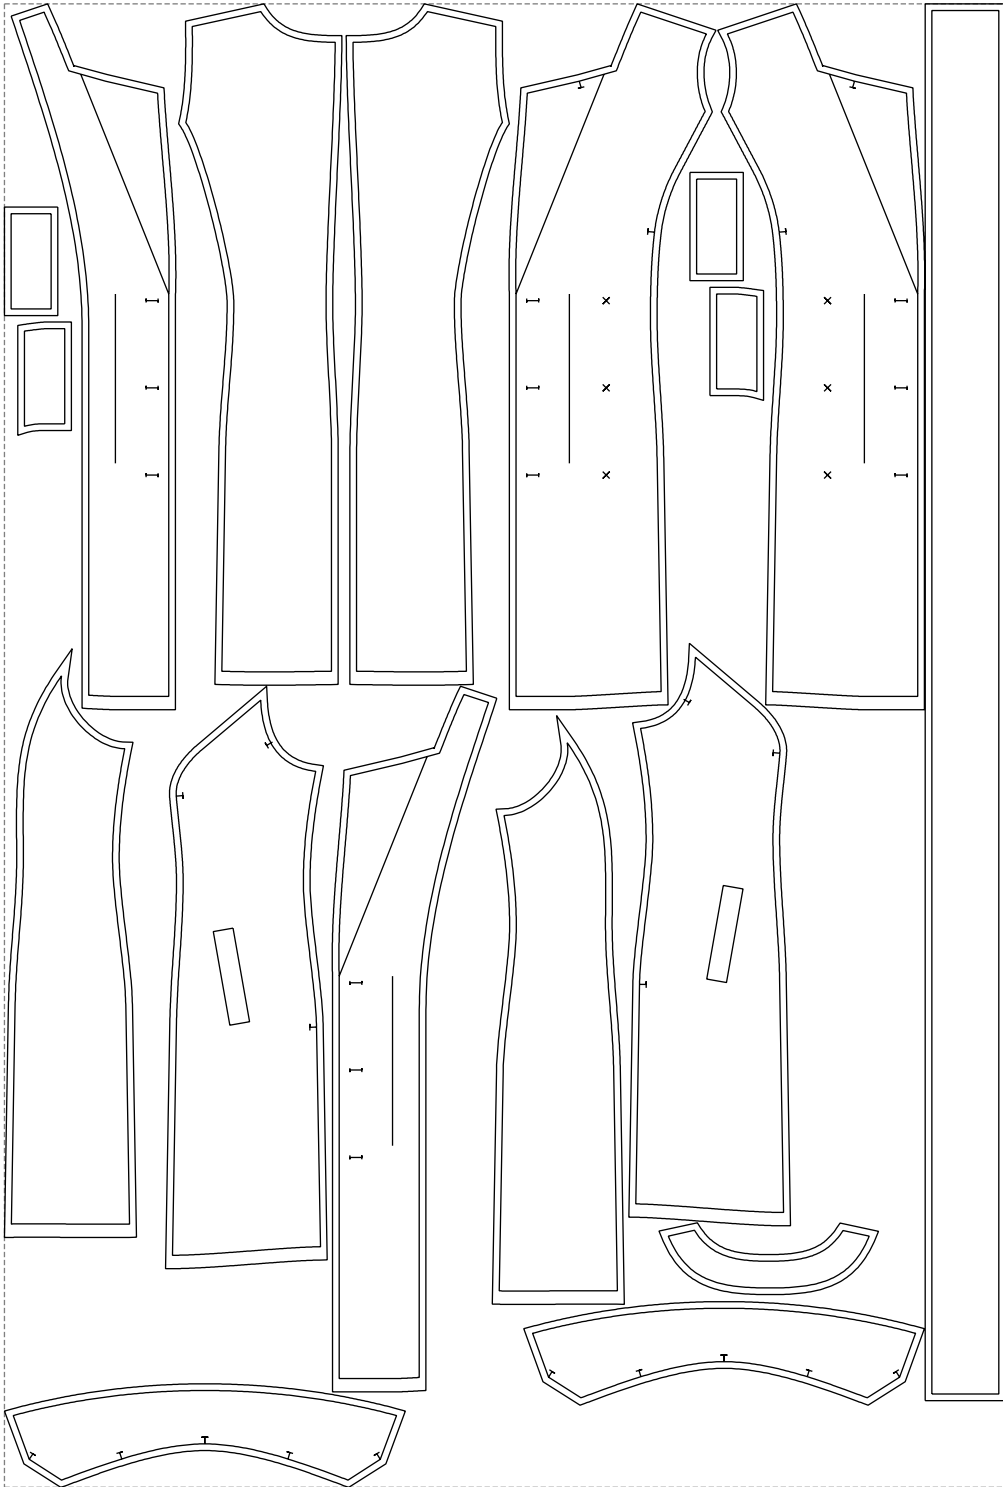

Not for print

Paper size: A4, size:1388.99 x1229.42 mm

# Example

size:1499.00 x2222.10 mm

Maneken =1 ver.0

rz\_1=170

rz\_16=120

rz\_17=104

rz\_18=103.6

rz\_19=128