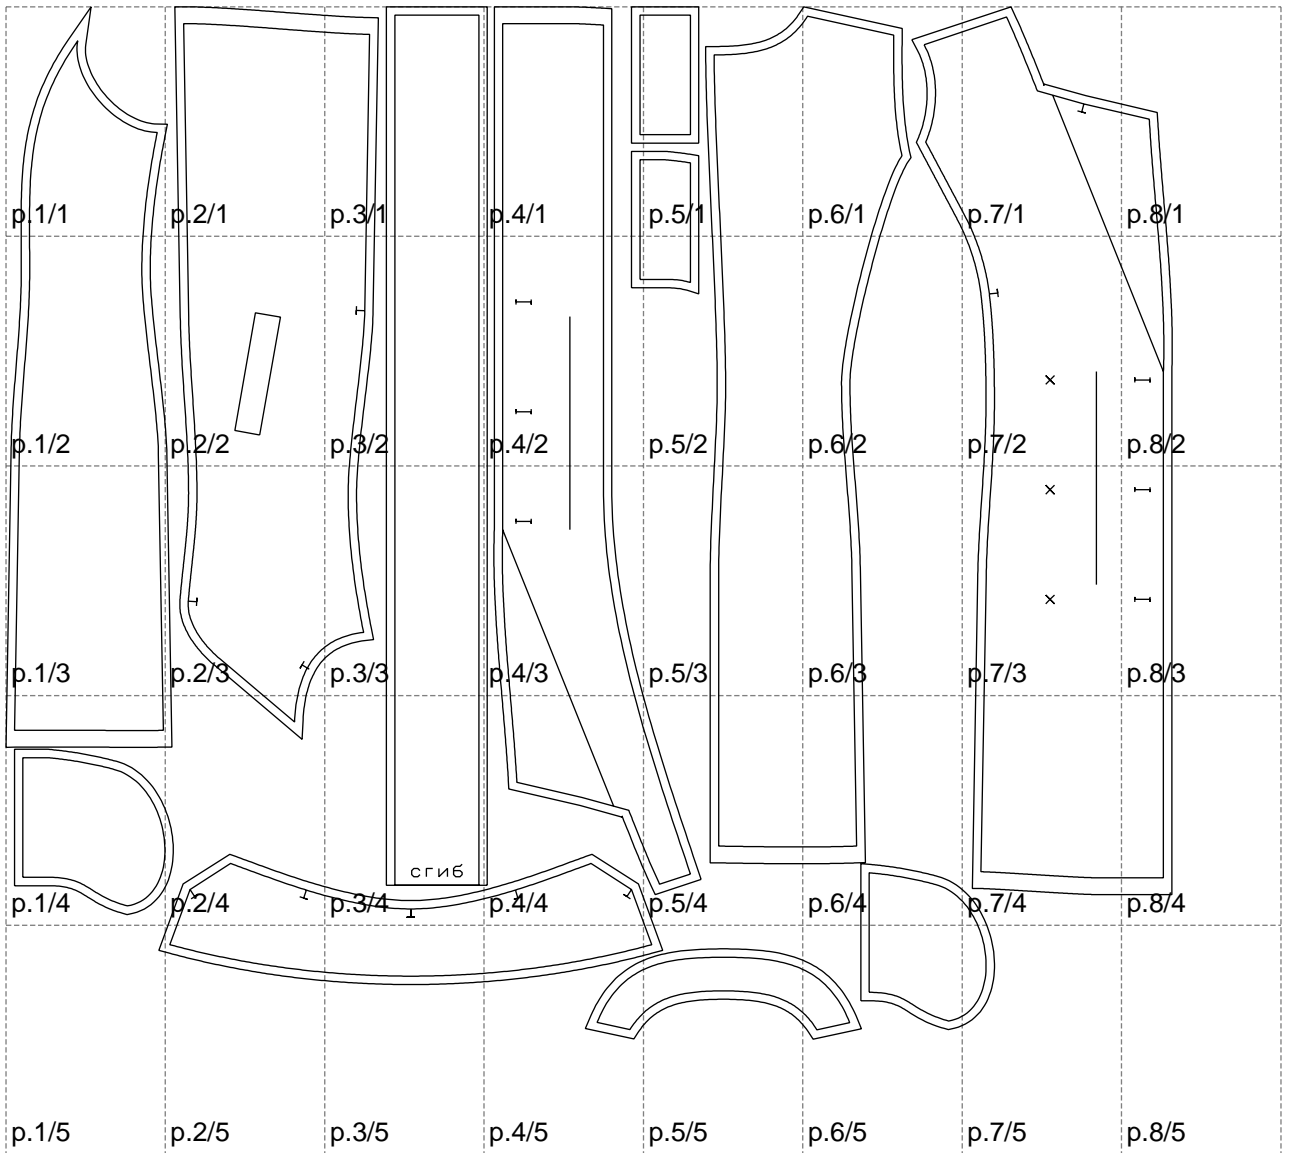

Not for print

Paper size: A4, size:1388.99 x1229.42 mm

# Example

size:1499.00 x2222.10 mm

Maneken =1 ver.0

rz\_1=170

rz\_16=120

rz\_17=104

rz\_18=103.6

rz\_19=128

rz\_20=125.1

---

. . . . .  
. . . . .  
. . . . .