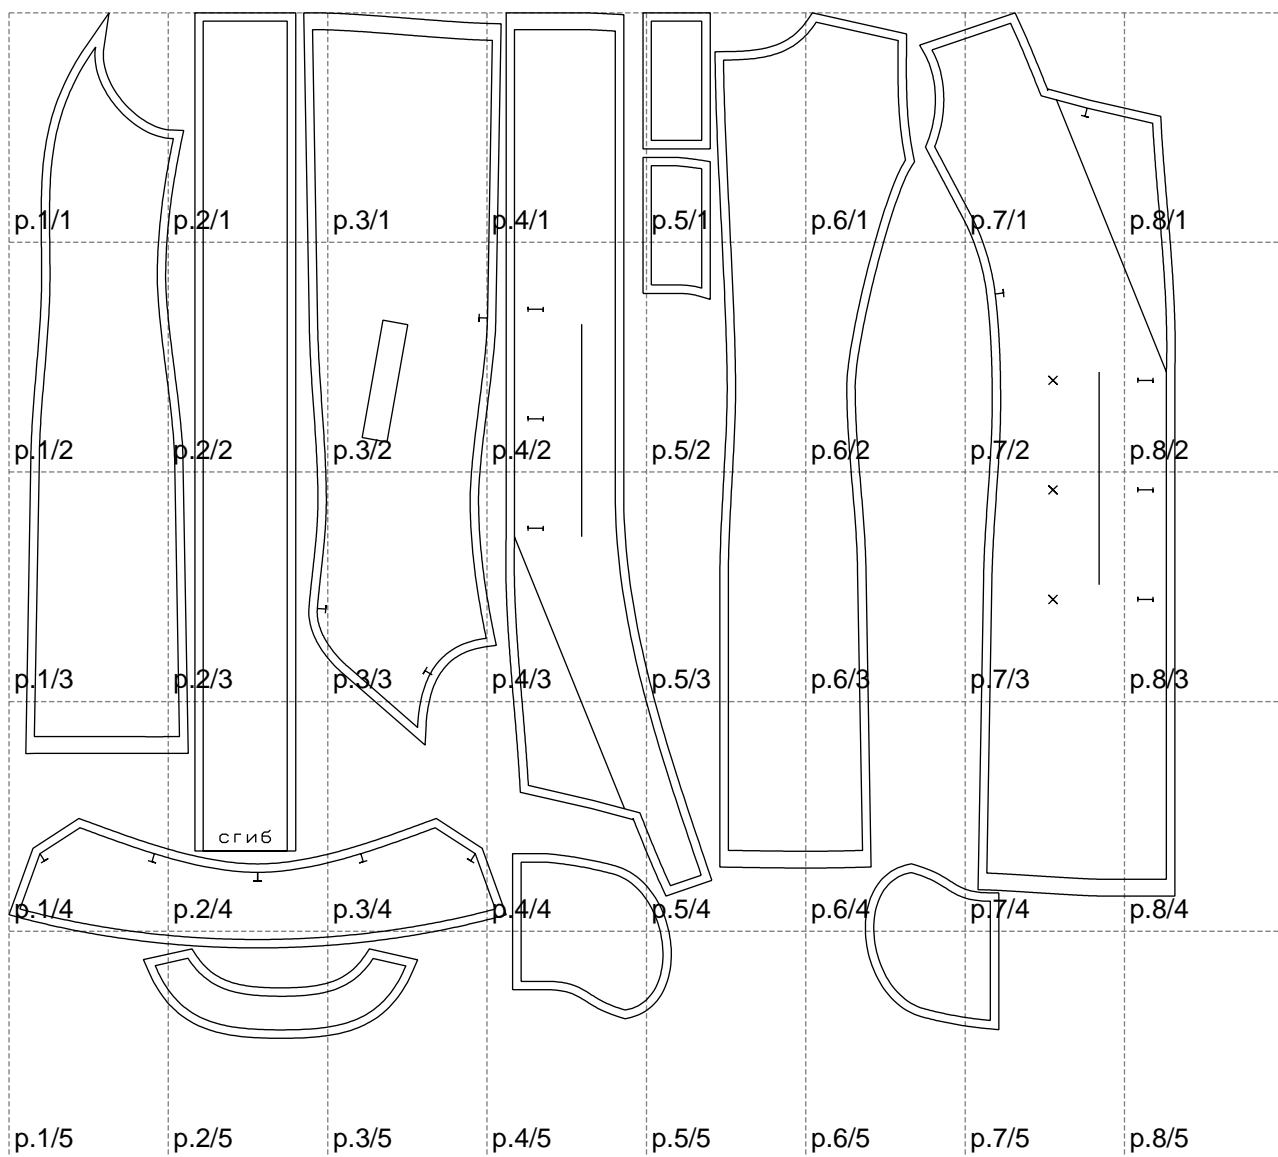

Not for print

Paper size: A4, size:1388.92 x1221.18 mm

# Example

size:1499.00 x2217.86 mm

Maneken =1 ver.0

rz\_1=170

rz\_16=116

rz\_17=100

rz\_18=98.8

rz\_19=124

rz\_20=121

---

. . . . .  
. . . . .  
. . . . .