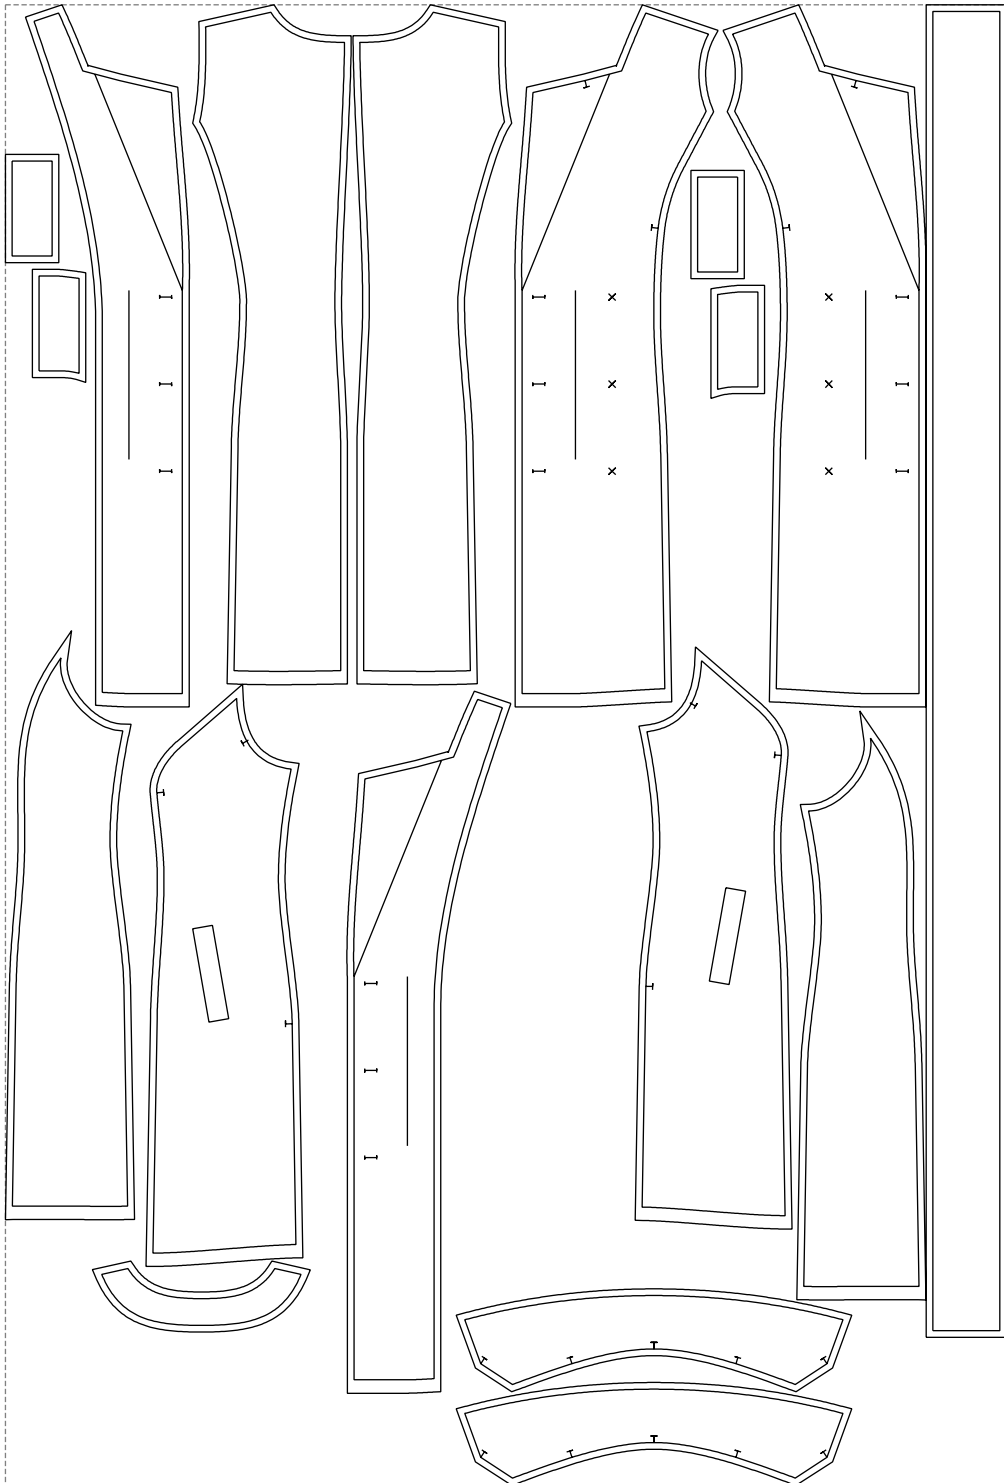

Not for print

Paper size: A4, size:1388.92 x1221.18 mm

# Example

size:1499.00 x2217.86 mm

Maneken =1 ver.0

rz\_1=170

rz\_16=116

rz\_17=100

rz\_18=98.8

rz\_19=124