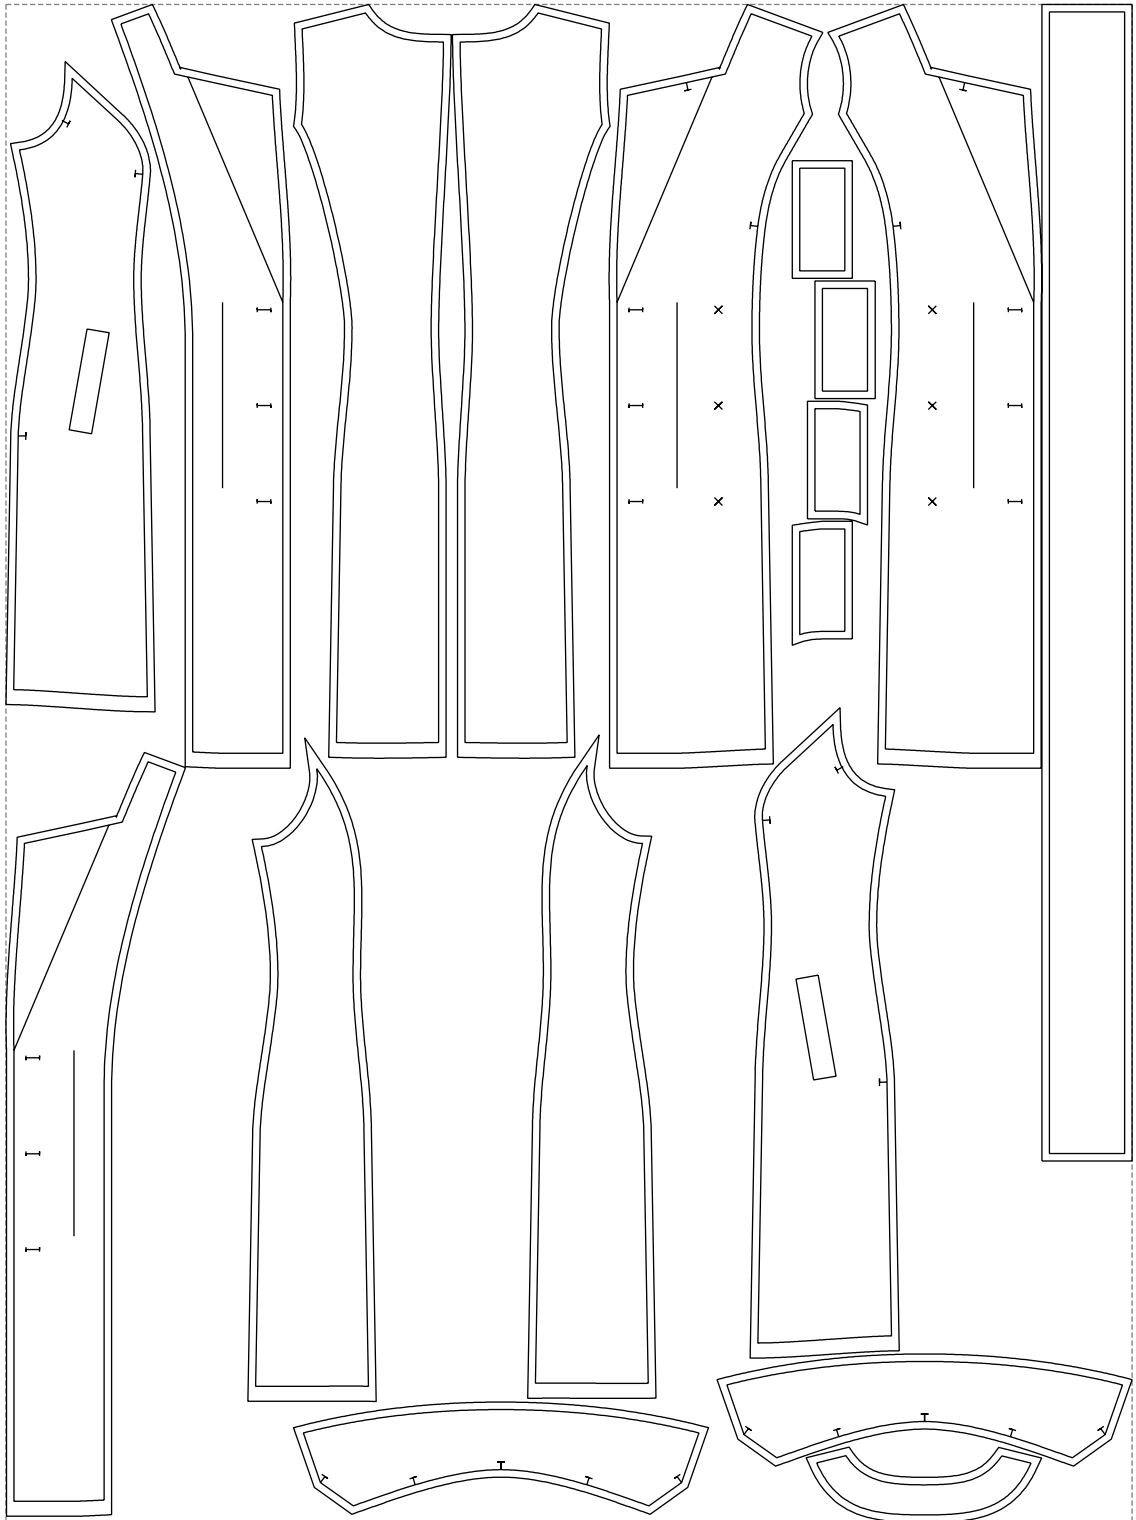

Not for print

Paper size: A4, size:1399.00 x1160.94 mm

# Example

size:1499.00 x2021.20 mm

Maneken =1 ver.0

rz\_1=170

rz\_16=96

rz\_17=82

rz\_18=76

rz\_19=104