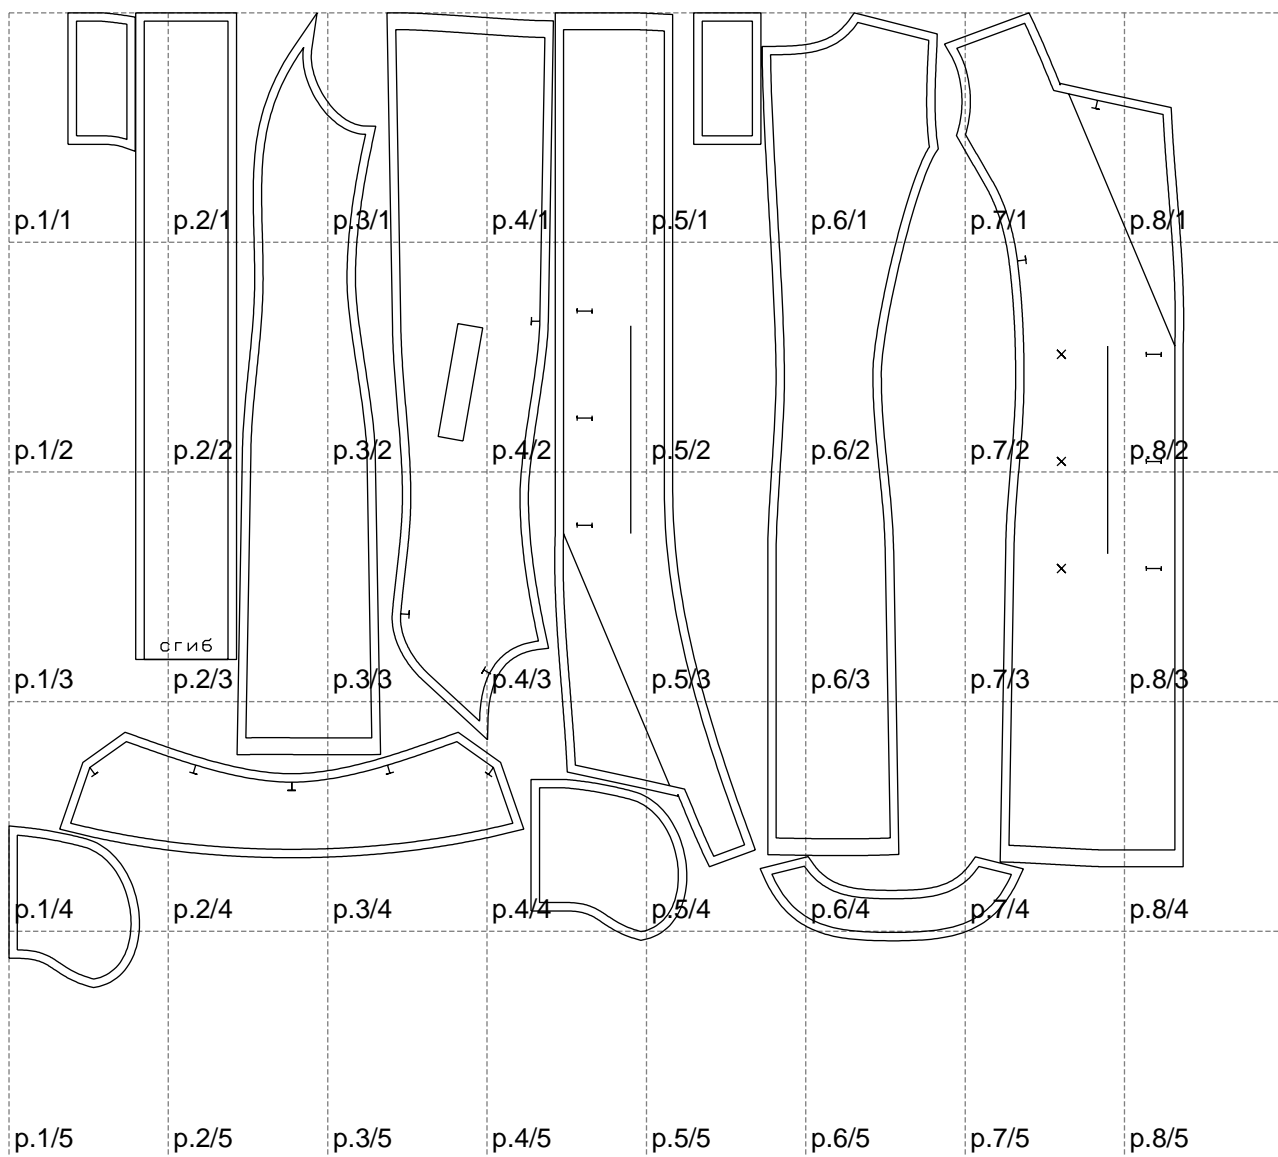

Not for print

Paper size: A4, size:1399.00 x1160.94 mm

# Example

size:1499.00 x2021.20 mm

Maneken =1 ver.0

rz\_1=170

rz\_16=96

rz\_17=82

rz\_18=76

rz\_19=104

rz\_20=101.8

---

. . . . .  
. . . . .  
. . . . .