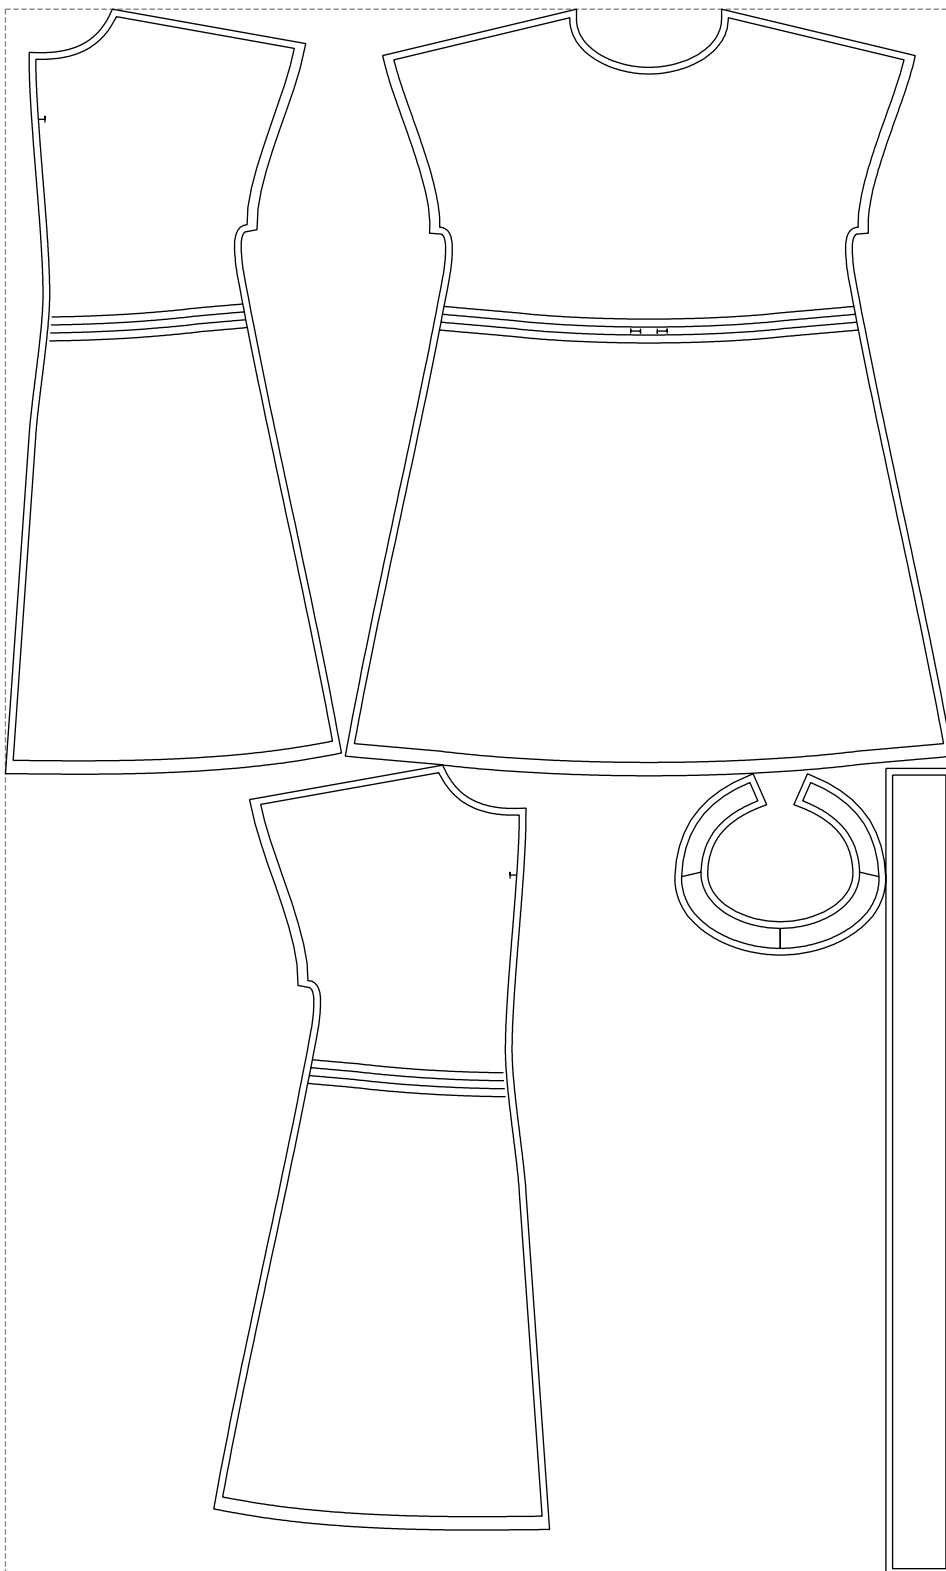

Not for print

Paper size: A4, size:1358.88 x1209.01 mm

# Example

size:1418.53 x2345.98 mm

Maneken =1 ver.0

rz\_1=170

rz\_16=100

rz\_17=85.4

rz\_18=80.2

rz\_19=108

rz\_20=105.4

---

. . . . .  
. . . . .  
. . . . .