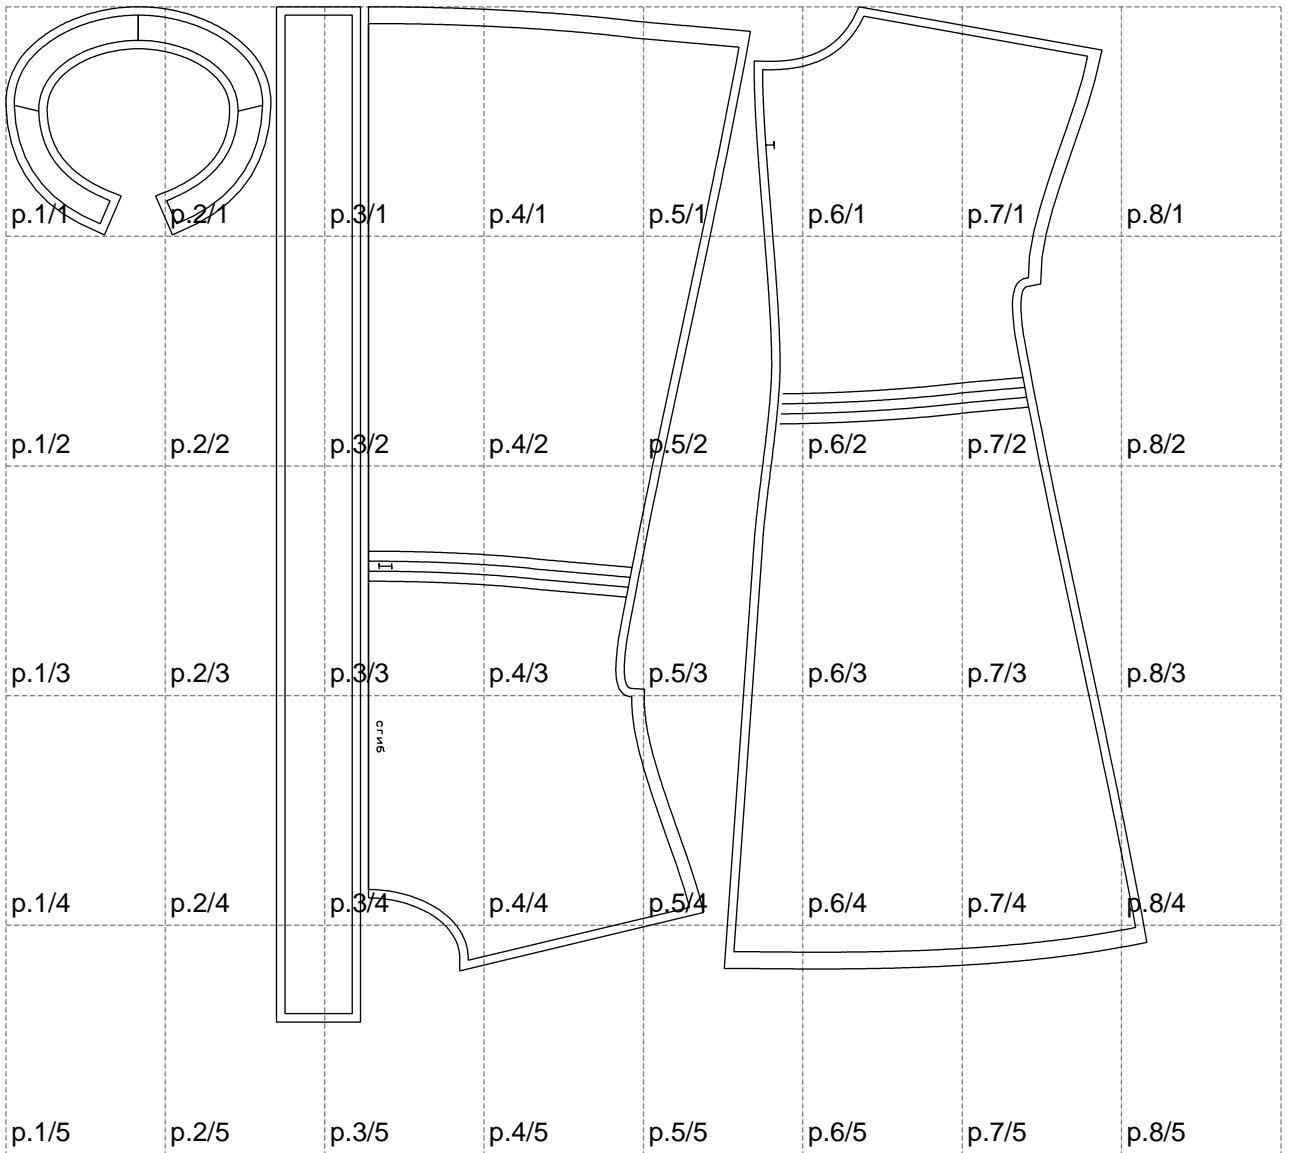

Not for print

Paper size: A4, size:1358.88 x1209.01 mm

# Example

size:1418.53 x2345.98 mm

Maneken =1 ver.0

rz\_1=170

rz\_16=100

rz\_17=85.4

rz\_18=80.2

rz\_19=108

rz\_20=105.4

---

. . . . .  
. . . . .  
. . . . .