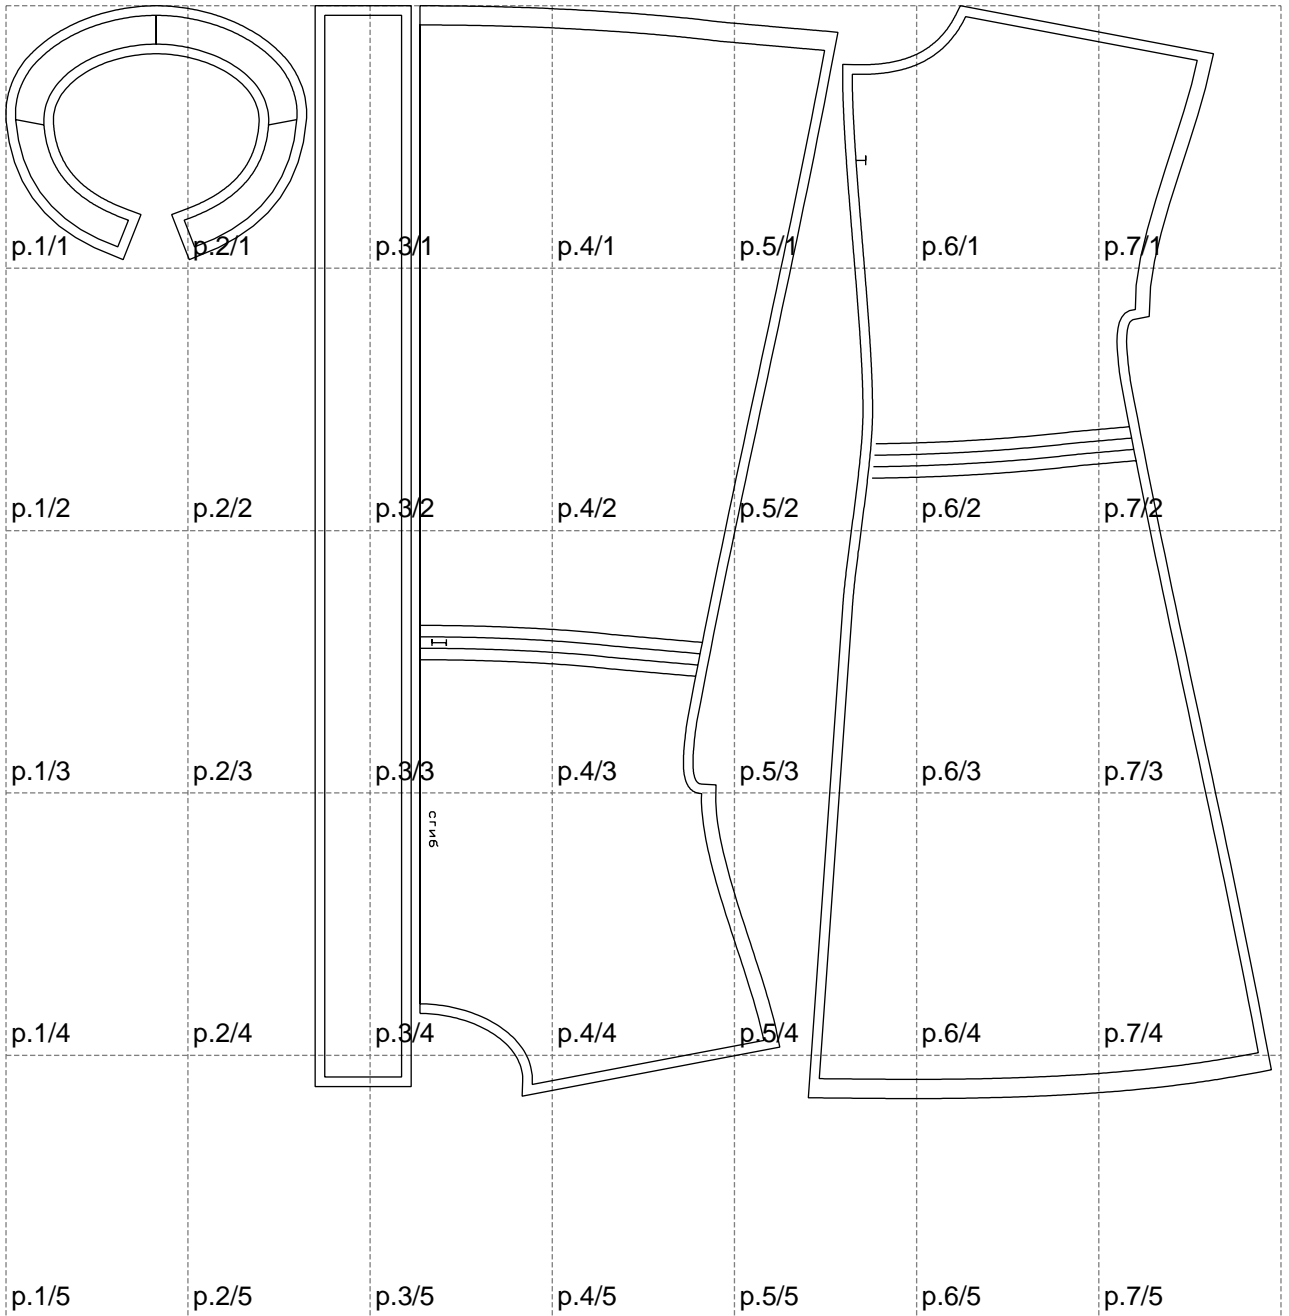

Not for print

Paper size: A4, size:1318.58 x1138.61 mm

# Example

size:1458.74 x2261.19 mm

Maneken =1 ver.0

rz\_1=170

rz\_16=92

rz\_17=78.8

rz\_18=71.8

rz\_19=100

rz\_20=98.1

---

. . . . .  
. . . . .  
. . . . .