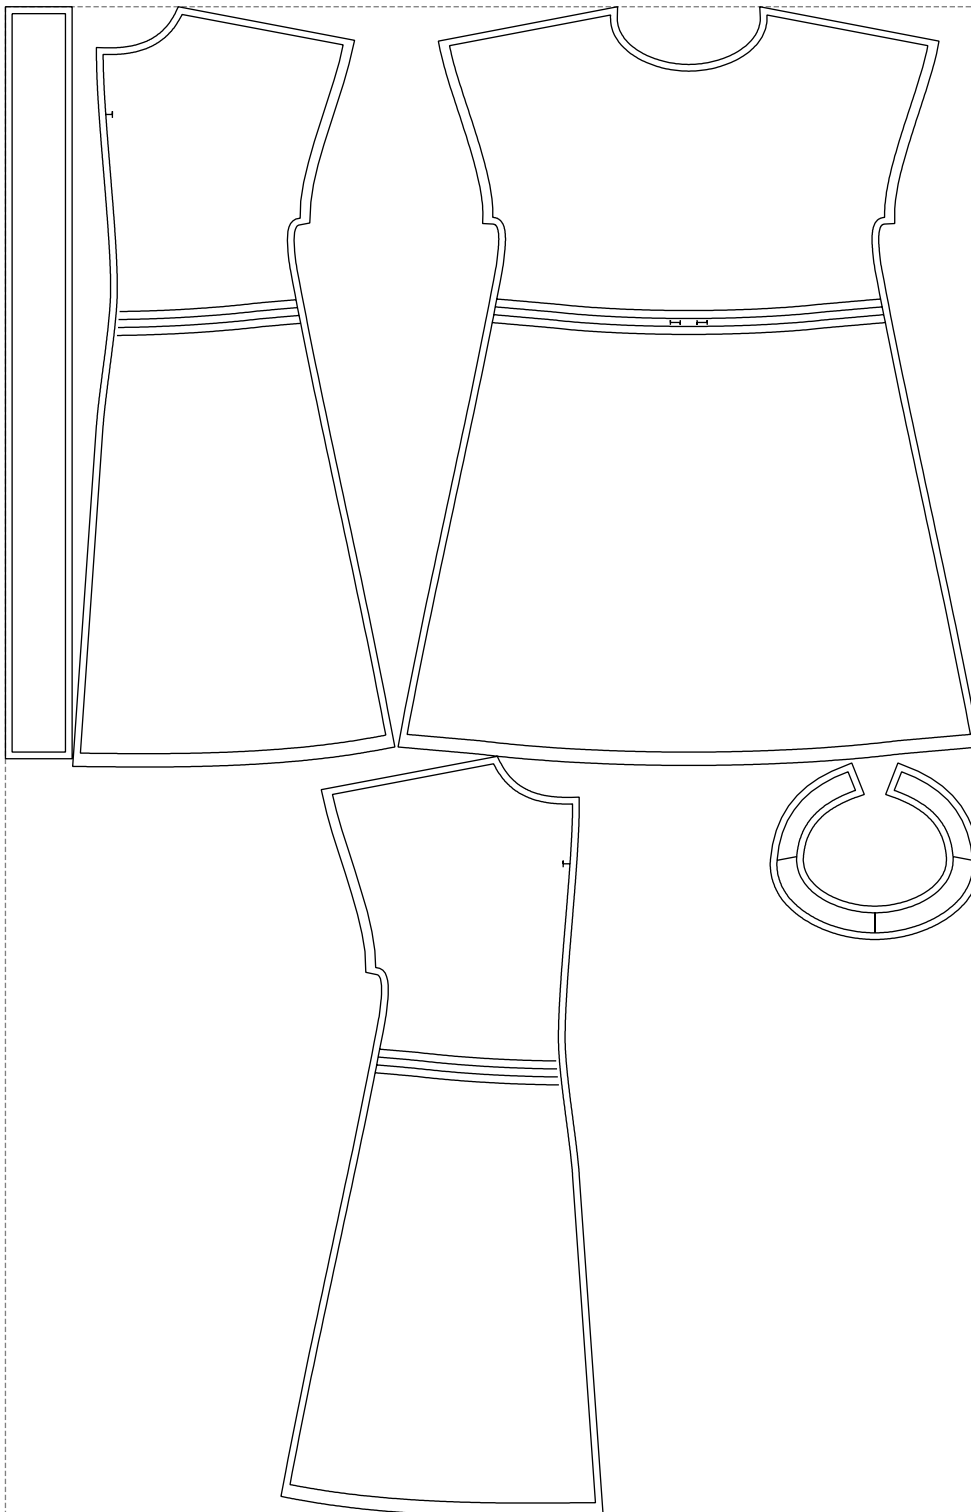

Not for print

Paper size: A4, size:1318.58 x1138.61 mm

# Example

size:1458.74 x2261.19 mm

Maneken =1 ver.0

rz\_1=170

rz\_16=92

rz\_17=78.8

rz\_18=71.8

rz\_19=100

rz\_20=98.1

---

. . . . .  
. . . . .  
. . . . .