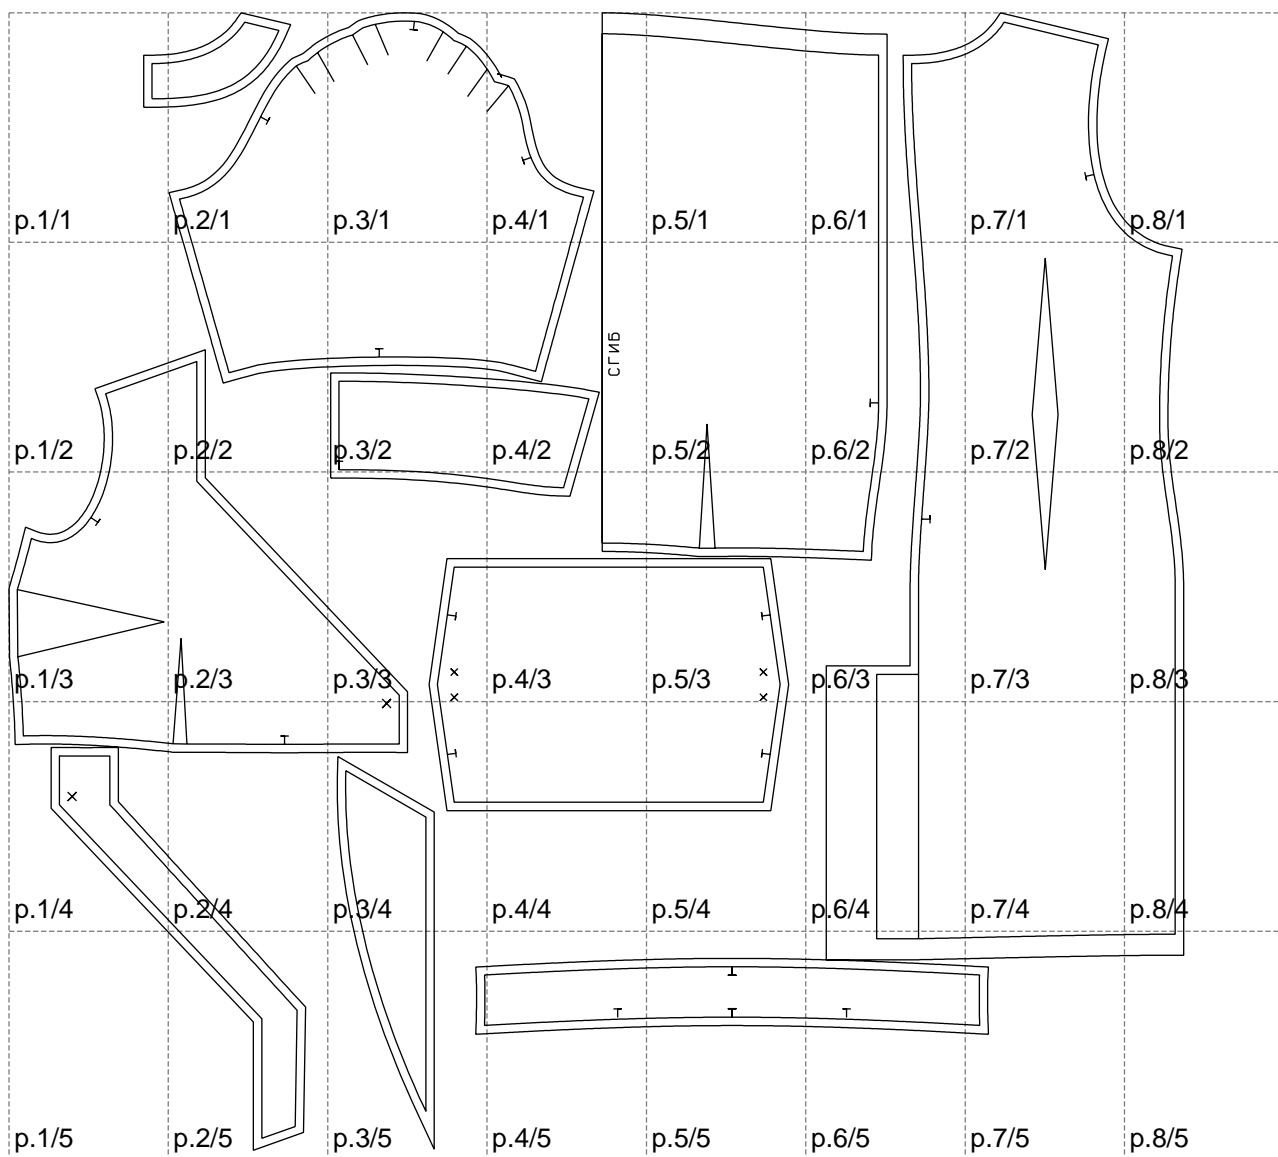

Not for print

Paper size: A4, size:1399.00 x1354.44 mm

# Example

size:1499.00 x2085.94 mm

Maneken =1 ver.0

rz\_1=170

rz\_16=116

rz\_17=100

rz\_18=98.8

rz\_19=124

rz\_20=121

---

. . . . .  
. . . . .  
. . . . .