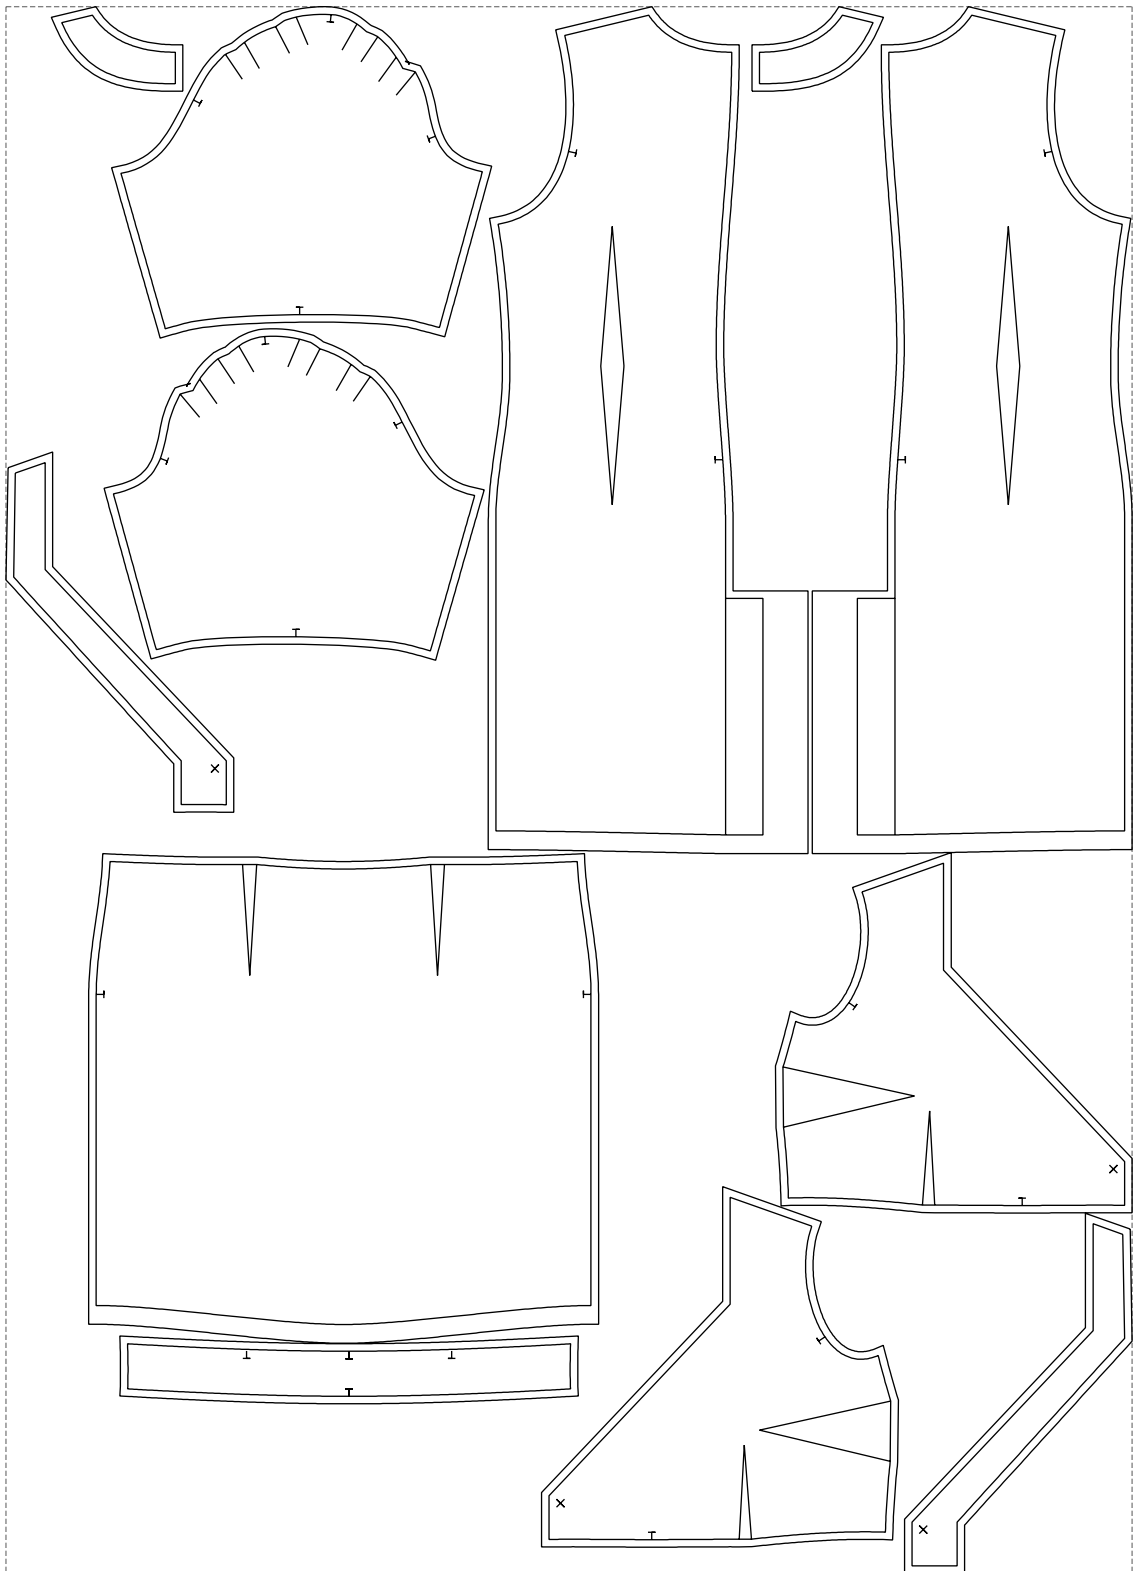

Not for print

Paper size: A4, size:1399.00 x1354.44 mm

# Example

size:1499.00 x2085.94 mm

Maneken =1 ver.0

rz\_1=170

rz\_16=116

rz\_17=100

rz\_18=98.8

rz\_19=124

rz\_20=121

---

. . . . .  
. . . . .  
. . . . .