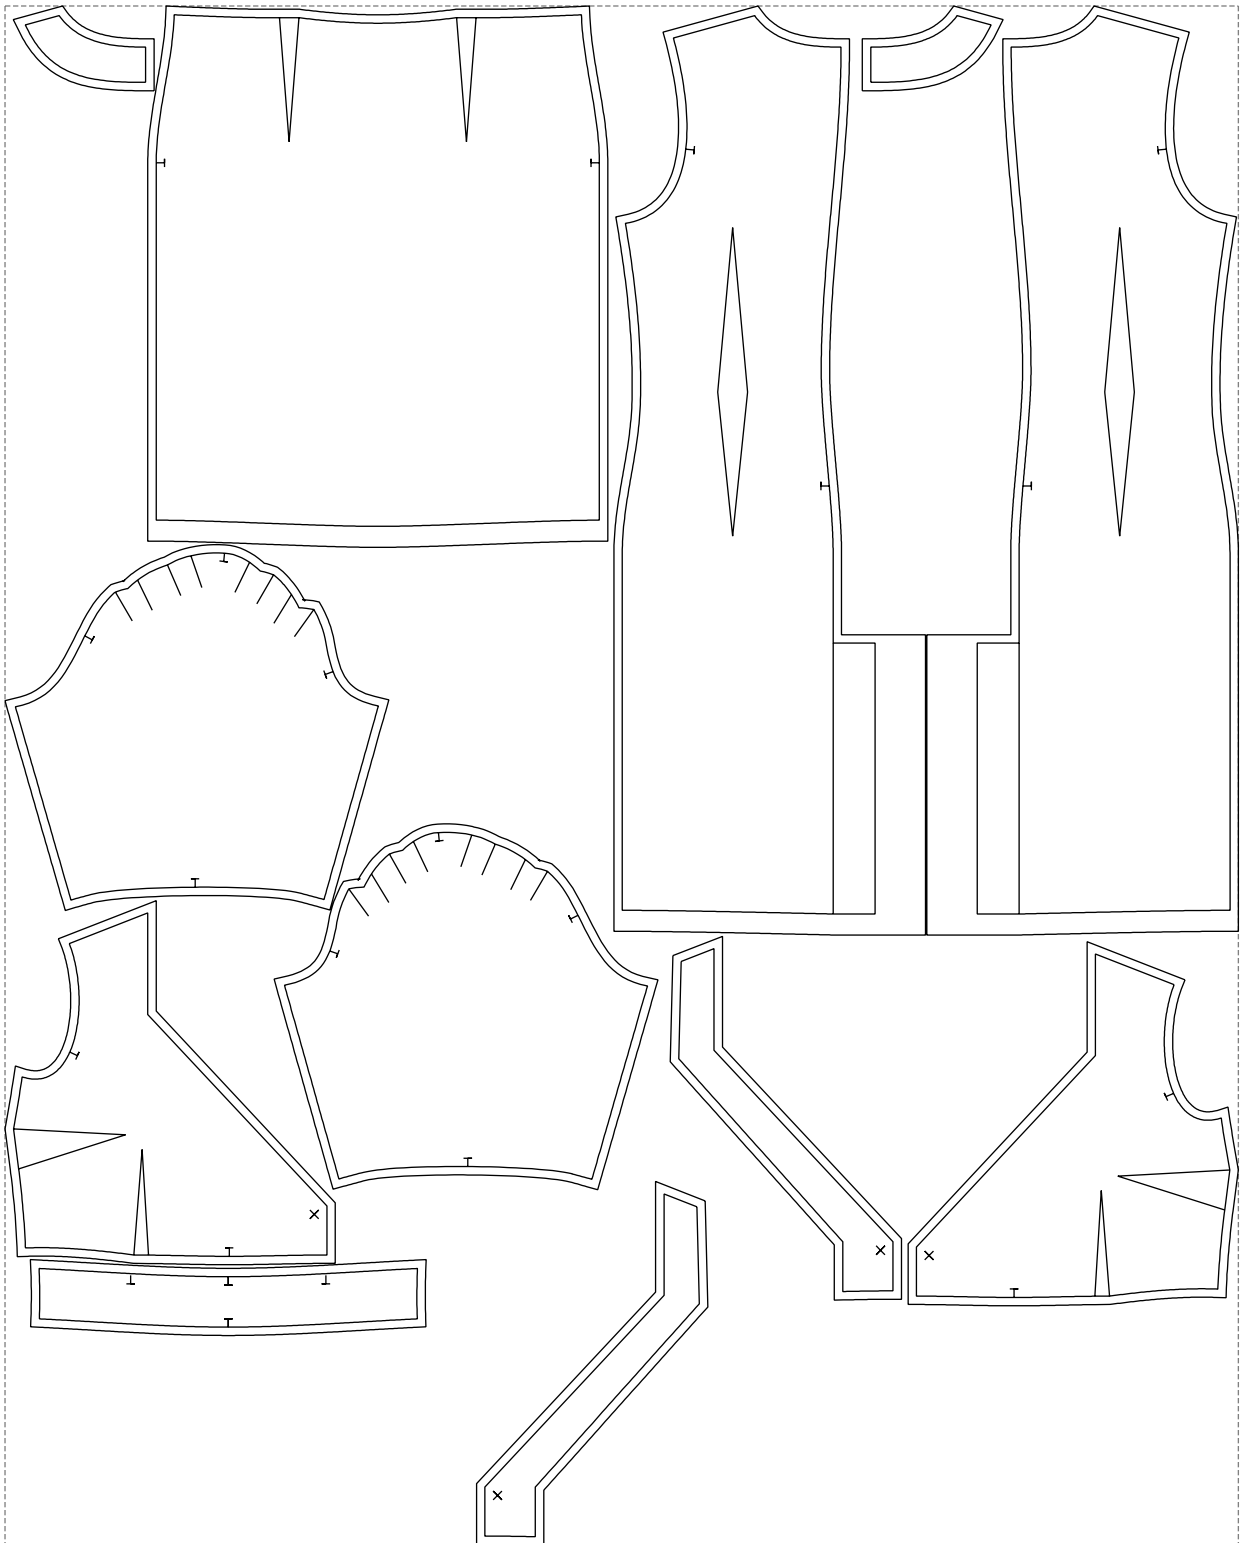

Not for print

Paper size: A4, size:1399.00 x1106.47 mm

# Example

size:1468.95 x1833.46 mm

Maneken =1 ver.0

rz\_1=170

rz\_16=92

rz\_17=78.8

rz\_18=71.8

rz\_19=100

rz\_20=98.1

---

. . . . .  
. . . . .  
. . . . .