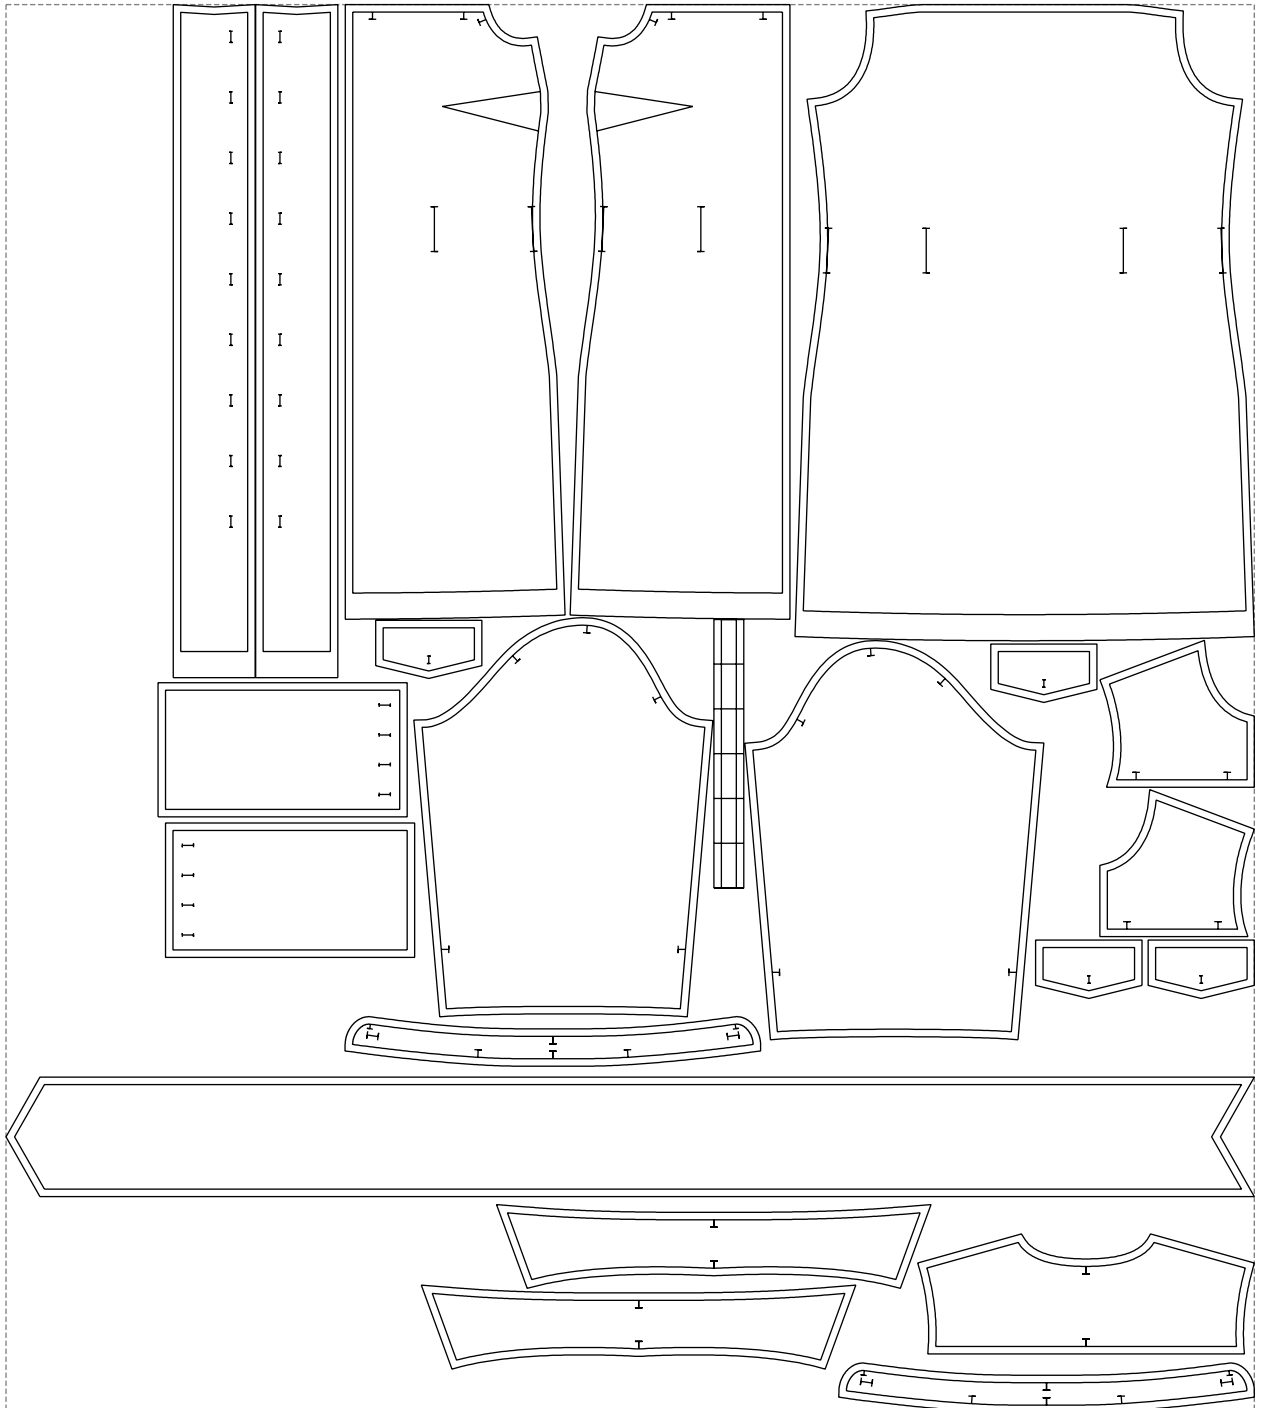

Not for print

Paper size: A4, size:1672.75 x1274.48 mm

Example

size:1672.75 x1886.81 mm

Maneken =1 ver.0

rz_1=170

rz_16=100

rz_17=85.4

rz_18=80.2

rz_19=108

rz_20=105.4

.
.
.