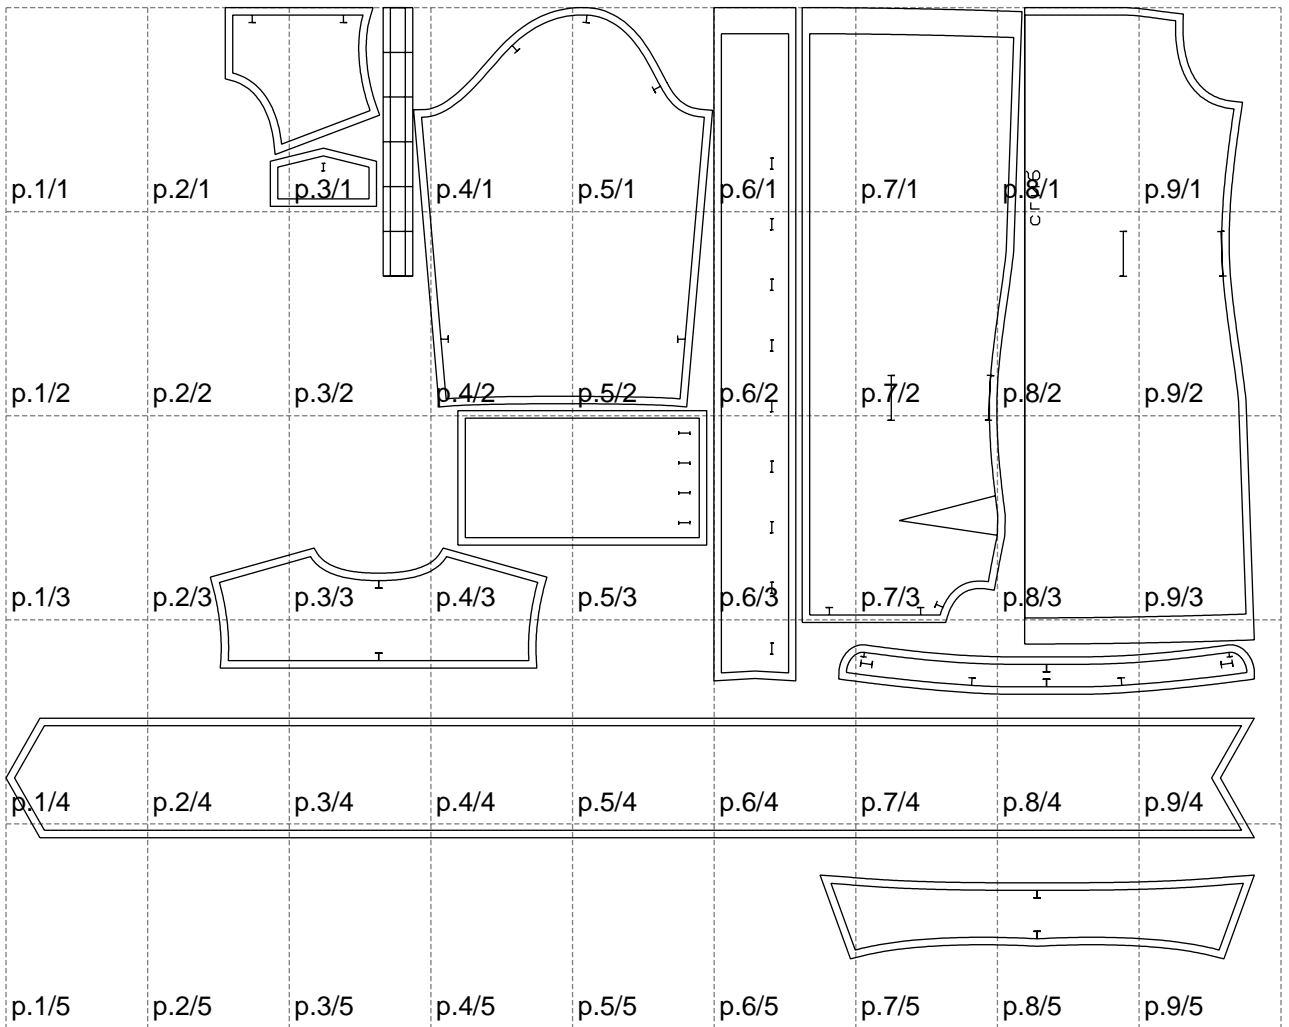

Not for print

Paper size: A4, size:1672.75 x1274.48 mm

Example

size:1672.75 x1886.81 mm

Maneken =1 ver.0

rz_1=170

rz_16=100

rz_17=85.4

rz_18=80.2

rz_19=108

rz_20=105.4

.
.
.