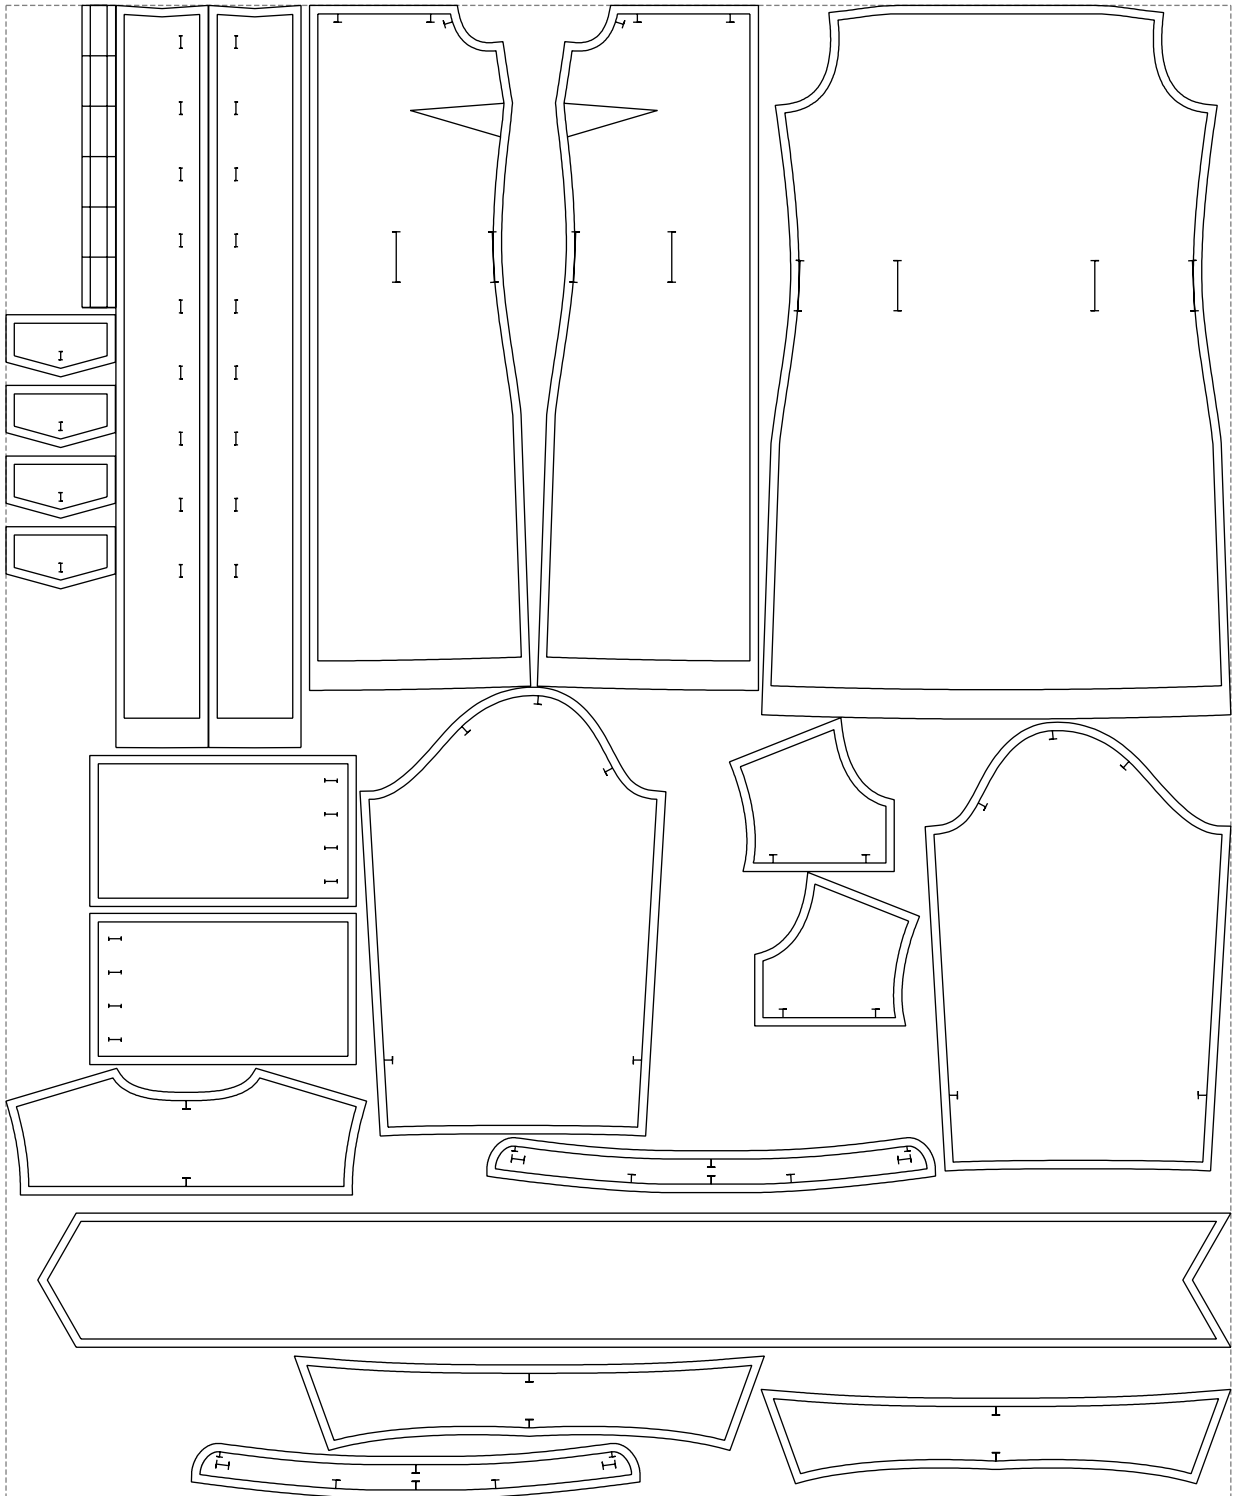

Not for print

Paper size: A4, size:1420.75 x1094.03 mm

# Example

size:1458.75 x1778.16 mm

Maneken =1 ver.0

rz\_1=170

rz\_16=88

rz\_17=75.6

rz\_18=67.6

rz\_19=96

rz\_20=94.6

---

. . . . .  
. . . . .  
. . . . .