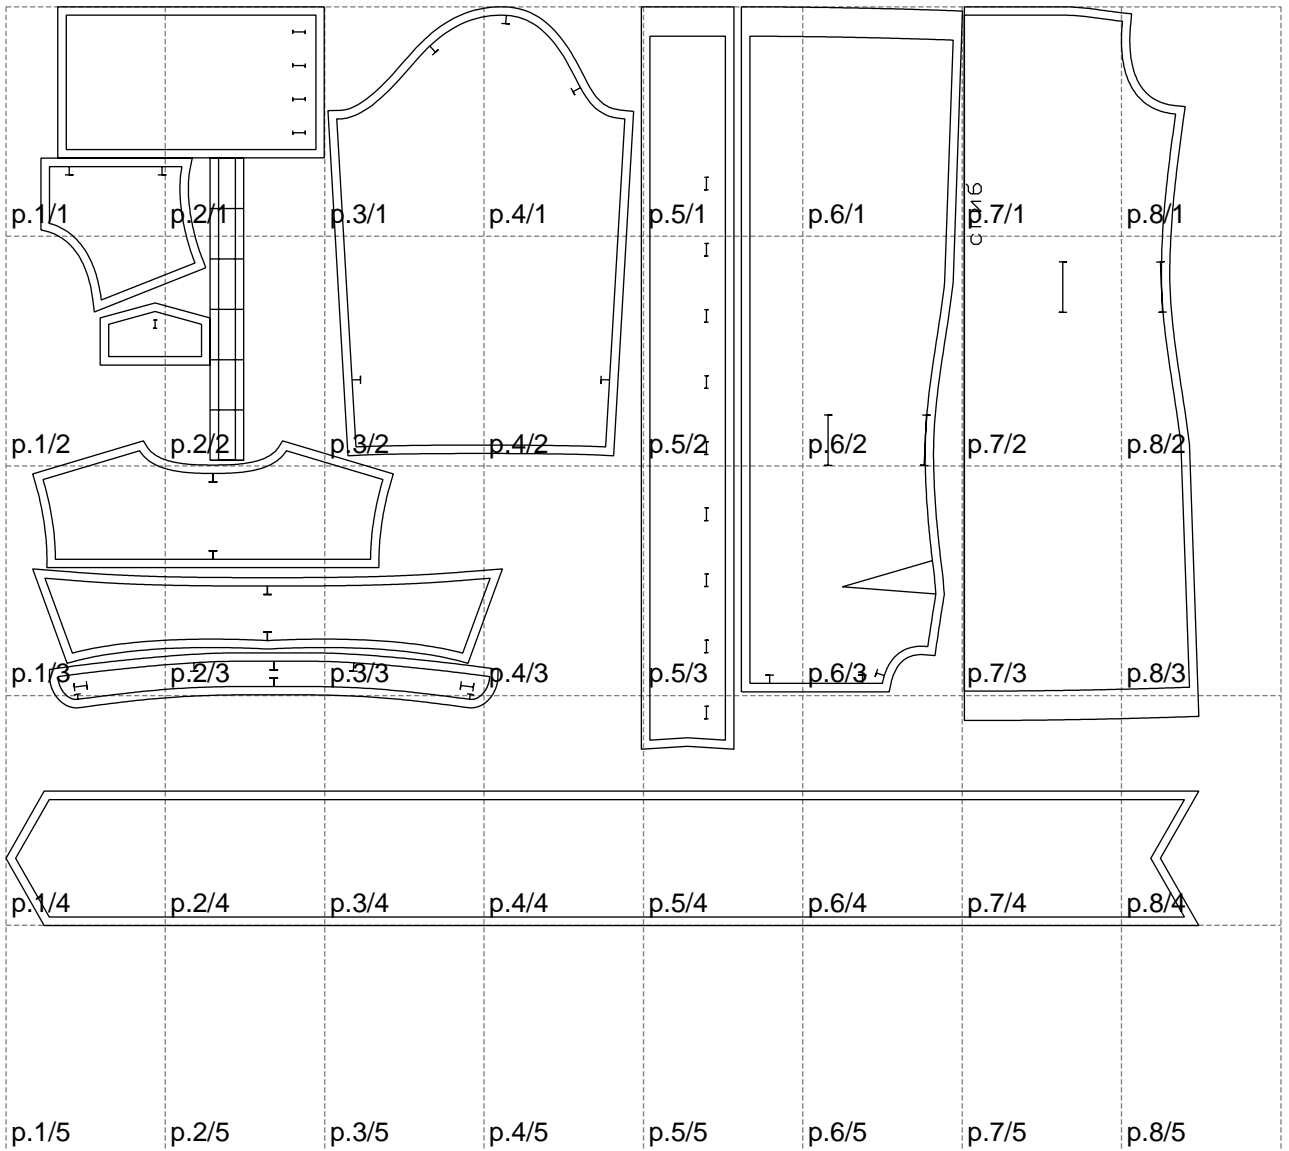

Not for print

Paper size: A4, size:1420.75 x1094.03 mm

# Example

size:1458.75 x1778.16 mm

Maneken =1 ver.0

rz\_1=170

rz\_16=88

rz\_17=75.6

rz\_18=67.6

rz\_19=96

rz\_20=94.6

---

. . . . .  
. . . . .  
. . . . .