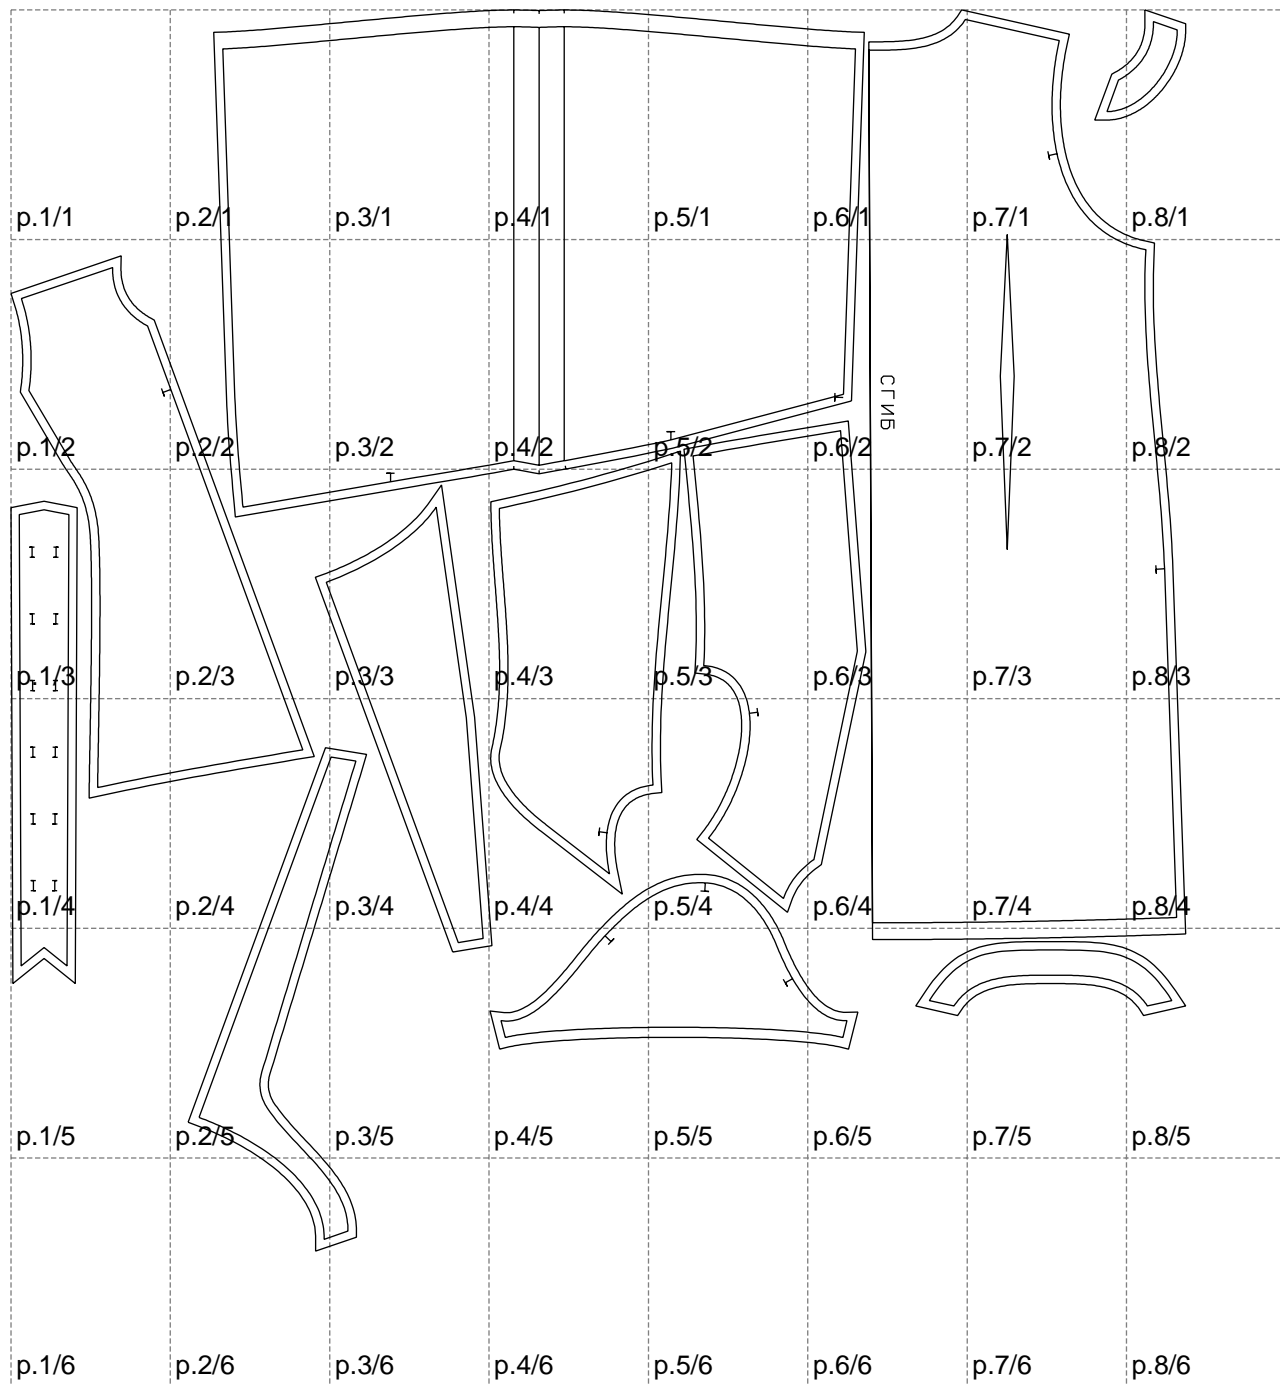

Not for print

Paper size: A4, size:1399.00 x1477.83 mm

# Example

size:1499.00 x1710.97 mm

Maneken =1 ver.0

rz\_1=170

rz\_16=116

rz\_17=100

rz\_18=98.8

rz\_19=124

rz\_20=121

---

. . . . .  
. . . . .  
. . . . .