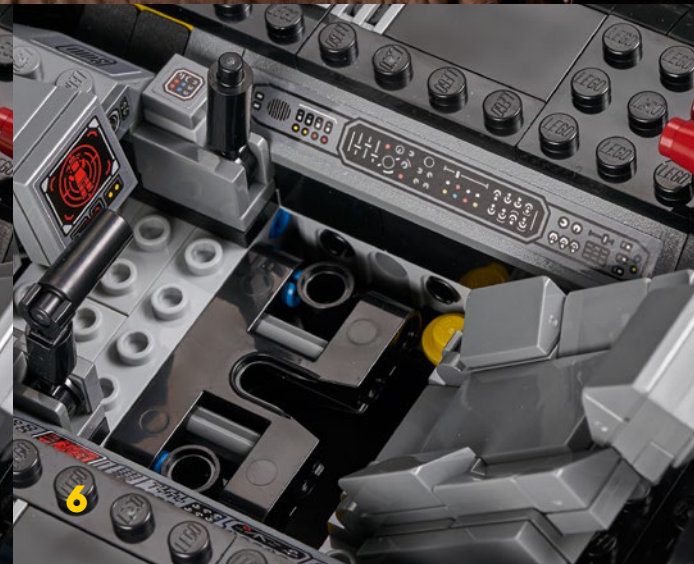

**"GIANT, MENACING, SUPERNATURAL FORM.
KIND OF LIKE A BAT."**

- Lt. Max Eckhardt, Batman™ (1989)