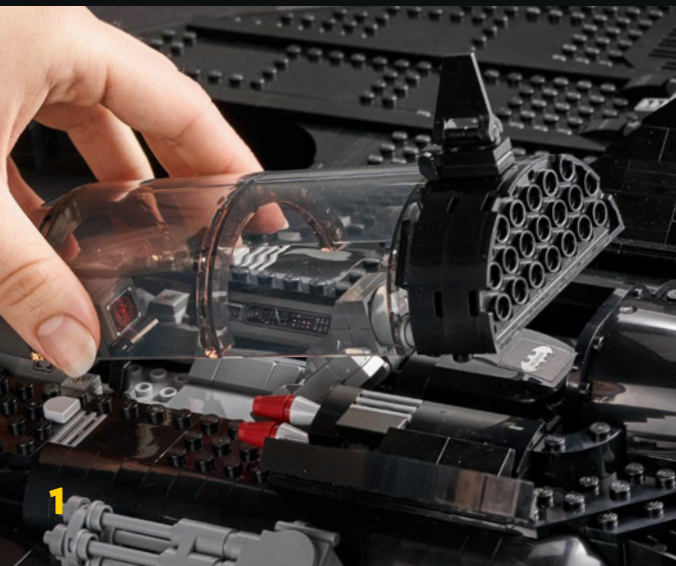

STEP BY STEP

1. **1** Make sure you use the right type and size of wall plug and slotted head screw for drywall, concrete, or brick. The screw head should fit the Batwing™ mounting bracket.
2. **2** Fit your wall plug and screw.
3. **3** Use one of the red LEGO® crowbars to remove the seat in the cockpit. Now you can see the built-in mounting bracket.
4. **4** Align the mounting bracket and screw and carefully place your Batwing.
5. **5** Re-attach the cockpit seat.
6. **6** Stand back and enjoy. Mission accomplished.