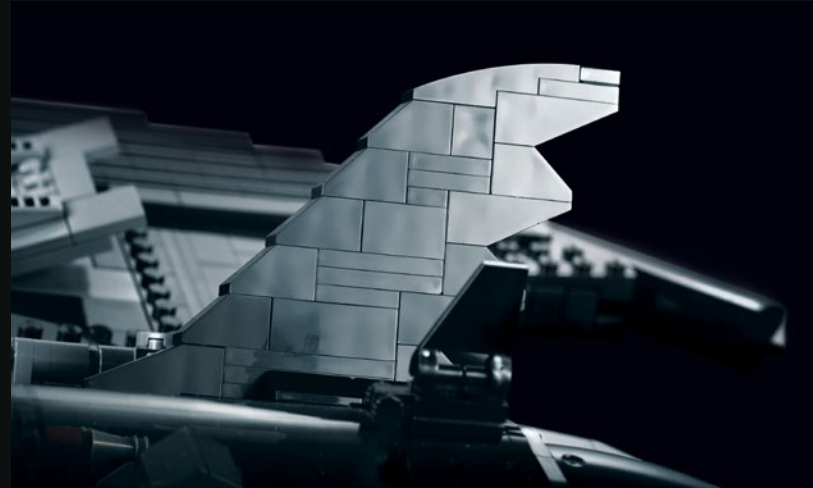

THE DESIGN PROCESS

Eager to capture the mood, brood and spirit of the movie, our designers went all out to recreate the distinctive features of the Batwing™.