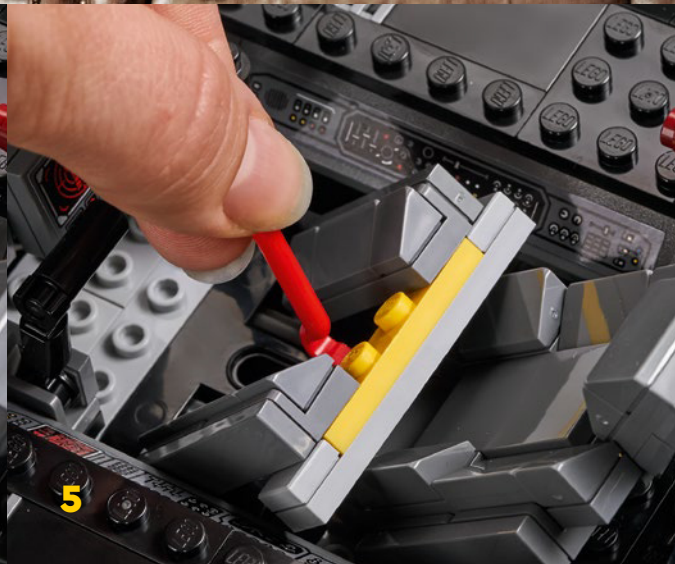

**"GIANT, MENACING, SUPERNATURAL FORM.
KIND OF LIKE A BAT."**

- Lt. Max Eckhardt, Batman™ (1989)