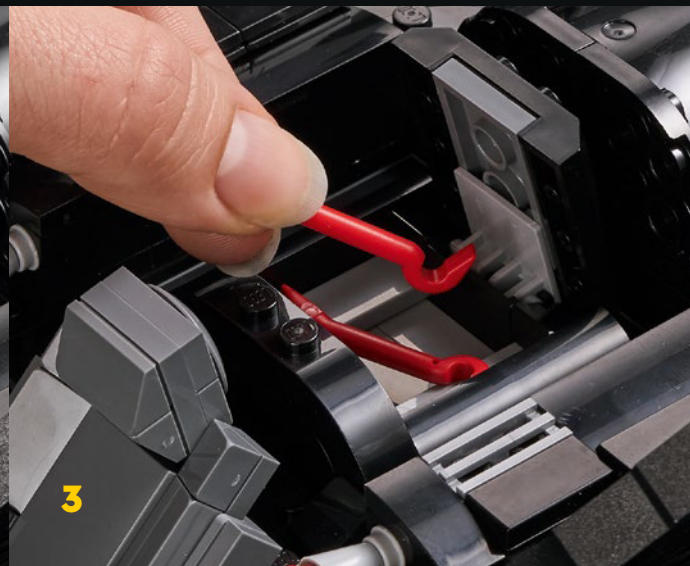

STEP BY STEP

1. **1** Make sure you use the right type and size of wall plug and slotted head screw for drywall, concrete, or brick. The screw head should fit the Batwing™ mounting bracket.
2. **2** Fit your wall plug and screw.
3. **3** Use one of the red LEGO® crowbars to remove the seat in the cockpit. Now you can see the built-in mounting bracket.
4. **4** Align the mounting bracket and screw and carefully place your Batwing.
5. **5** Re-attach the cockpit seat.
6. **6** Stand back and enjoy. Mission accomplished.