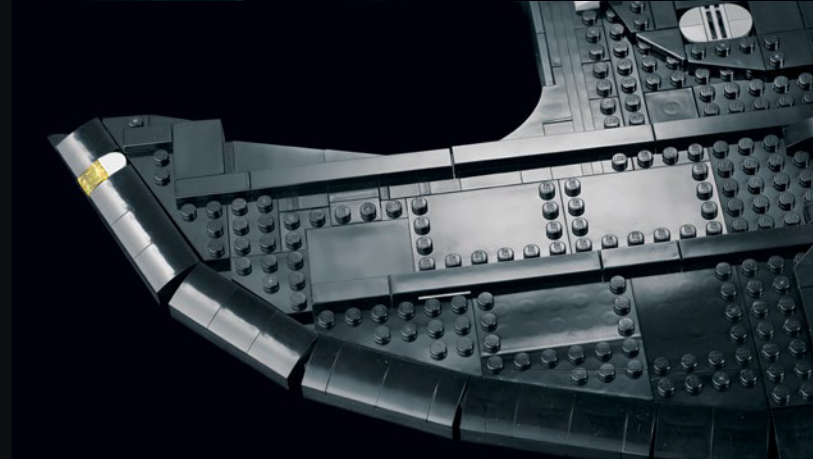

THE DESIGN PROCESS

Eager to capture the mood, brood and spirit of the movie, our designers went all out to recreate the distinctive features of the Batwing™.