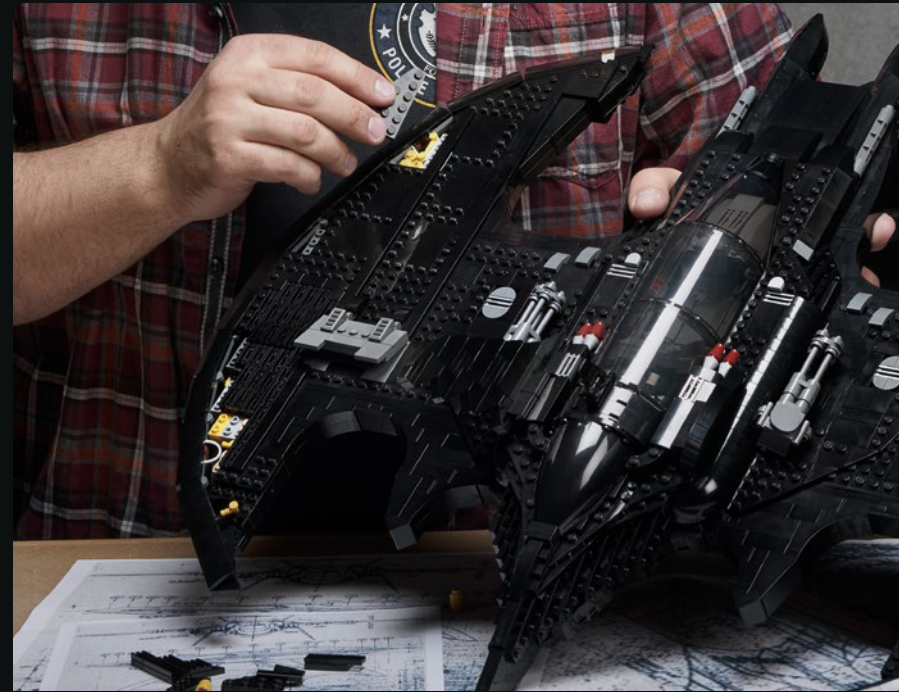

### THE INSPIRATION

The Batwing™ is the epitome of the Caped Crusader™. For one thing, a bat has to fly, of course. But more than that, its silhouette against the full moon in *Batman™* (1989) emulates the Bat-Signal™ – the iconic beacon of hope that summons Batman in the darkest hours of GOTHAM CITY™.

## THE DESIGN PROCESS

Eager to capture the mood, brood and spirit of the movie, our designers went all out to recreate the distinctive features of the Batwing™.

---

#### **ADAM GRABOWSKI, SENIOR MODEL DESIGNER**

"The Batwing™ movie model actually isn't very detailed, but its shape is what gives it life, so it was important to get that right. I tackled it as one unit instead of one feature at a time. It's only shown very briefly in the movie, and most details can be seen inside the cockpit. But we had blueprints that, knowing the dimensions, we blew up to scale with the 1989 Batmobile™ 76139. Then we mapped out the cockpit window and went from there. We opted for a built solution rather than a one-piece window because in our opinion it worked almost at once."

## INTERPRETING THE CONSTRUCTION

"We took a few creative liberties inside the cockpit. It's not an angle you really get to see, and we had to create an artificial shadow so that the footwell looks deeper than it actually is. The edges of the wings (in bags 5 and 6) are quite unusual and a fun challenge to build! They wrap around the outer curve of the wing, which isn't a perfect half circle. I created the outline with techniques that allowed me to flip bricks in a way so I could always use the best brick for the shape I needed. It's a crazy puzzle but it works!"