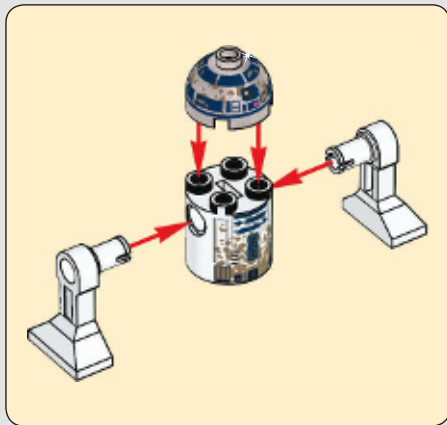

AVERTISSEMENT : RISQUE D'ÉTOUFFEMENT.

Le jouet contient des petites pièces ainsi qu'une petite boule.
Il ne convient pas aux enfants de moins de 3 ans.

ADVERTENCIA: PELIGRO DE ASFIXIA.

Juguete que contiene partes pequeñas y una pelota pequeña.
No recomendado para niños menores de 3 años.