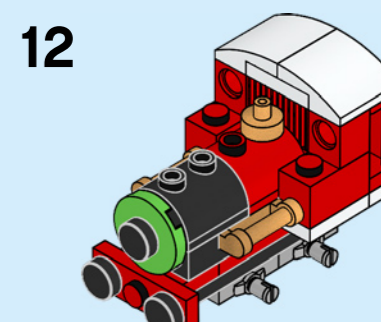

LEGO CREATOR

30584

6399259

WIN

GO TO WWW.LEGO.COM/RB2022 TO
FILL OUT A SHORT SURVEY ON THIS
PRODUCT FOR A CHANCE TO WIN
A COOL LEGO SET.

Terms & Conditions apply

LEGO.com/RB2022

GAGNEZ