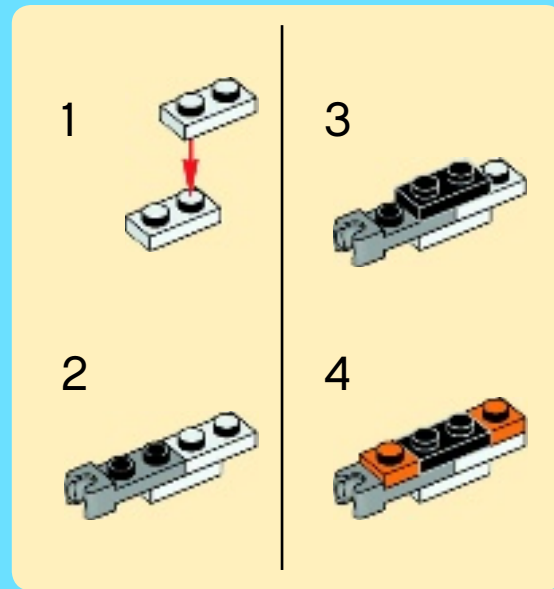

LEGO.com/service

LEGO and the LEGO logo are trademarks of the/son des
marques de commerce du/son marcas registradas de
LEGO Group. ©2015 The LEGO Group. 6112670