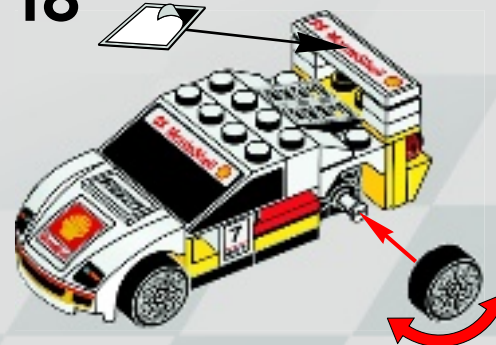

18

产品型号：
30190
产品名称：
法拉利 150°
Italia 赛车