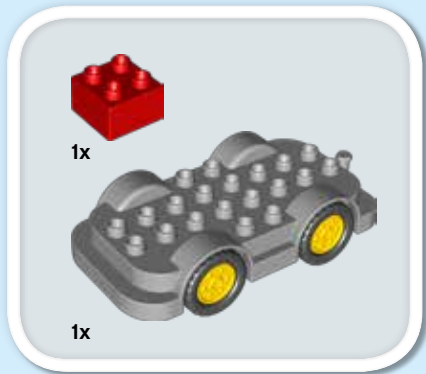

**duplo**

**10813**

LEGO.com/family

LEGO

duplo

1

2

3

 duplo

The word "duplo" is written in a yellow, rounded, sans-serif font with a black outline. A small red fish icon is positioned above the letter 'p'.

4

5

6

1x

1x

7