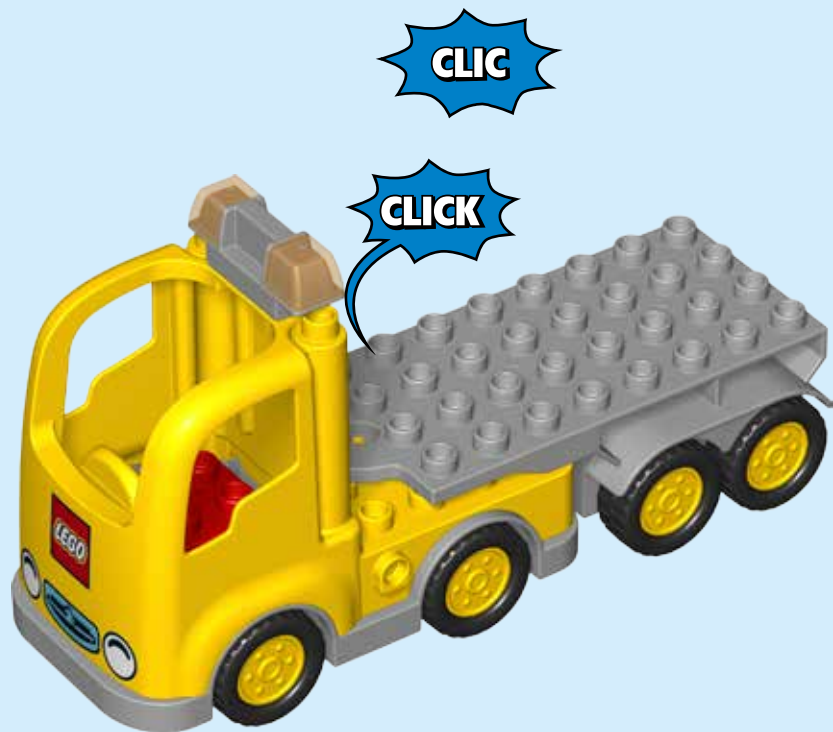

 duplo

The word "duplo" is written in a yellow, rounded, sans-serif font with a black outline. A small red fish icon is positioned above the letter 'p'.

4

5

6

1x

1x

7