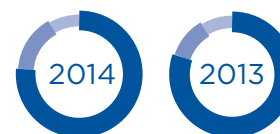

EXPENSES	2014	2013
Program	76.5%	80.3%
General & Administrative	15.4%	11.1%
Fundraising	8.1%	8.6%