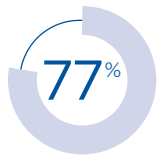

STUDENT HIGHLIGHTS

GRADUATION RATE