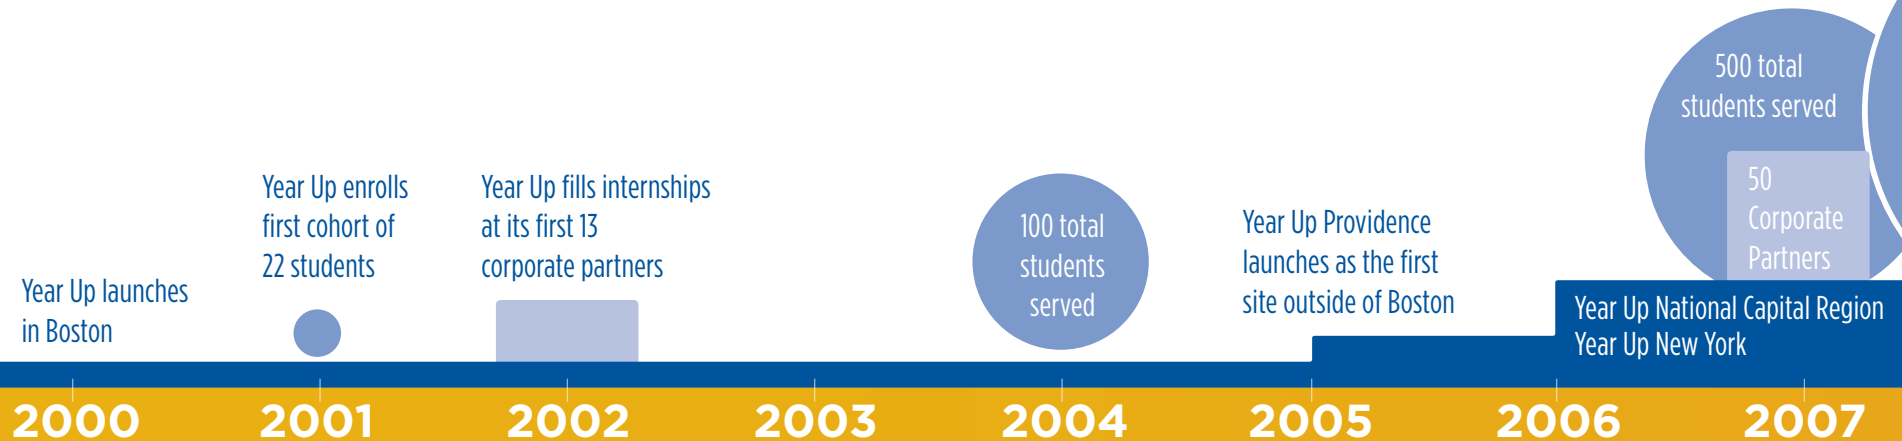

CELEBRATING 15 YEARS

15
YEARS

Former technology entrepreneur and Wall Street banker Gerald Chertavian founded Year Up in 2000, with the audacious goal of closing the Opportunity Divide by providing urban young adults with the skills, experience, and support that will empower them to reach their potential through professional careers and higher education. Twenty-two brave, motivated young adults walked through our doors in Boston, bringing a little faith in an unproven program and a lot of determination to make the most of the opportunity.

Fifteen years later, we've come a long way toward making Gerald's vision a reality. Year Up has now served over 10,000 young adults, creating pathways for them to take their places at companies in 14 cities across the nation that badly need their talent. Our students spend six months developing the technical, professional, and communication skills employers look for in entry-level hires. Then for the next six months, they put their skills to work at an internship with one of Year Up's corporate partners.

Now, we know the model works. In 2014, 88% of our graduates were employed or attending school full-time within four months of completing the program, and over 90% of our corporate partners report that they would recommend Year Up to a colleague or friend. Our graduates' success is a testament to the fact that social and economic justice result in economic prosperity for our young adults and employer partners alike.