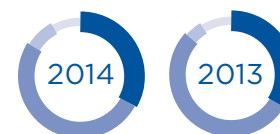

DEVELOPMENT MIX	2014	2013
Individual	33.1%	34.0%
Foundations	50.9%	52.7%
Corporations	8.1%	4.8%
Public	7.9%	8.5%