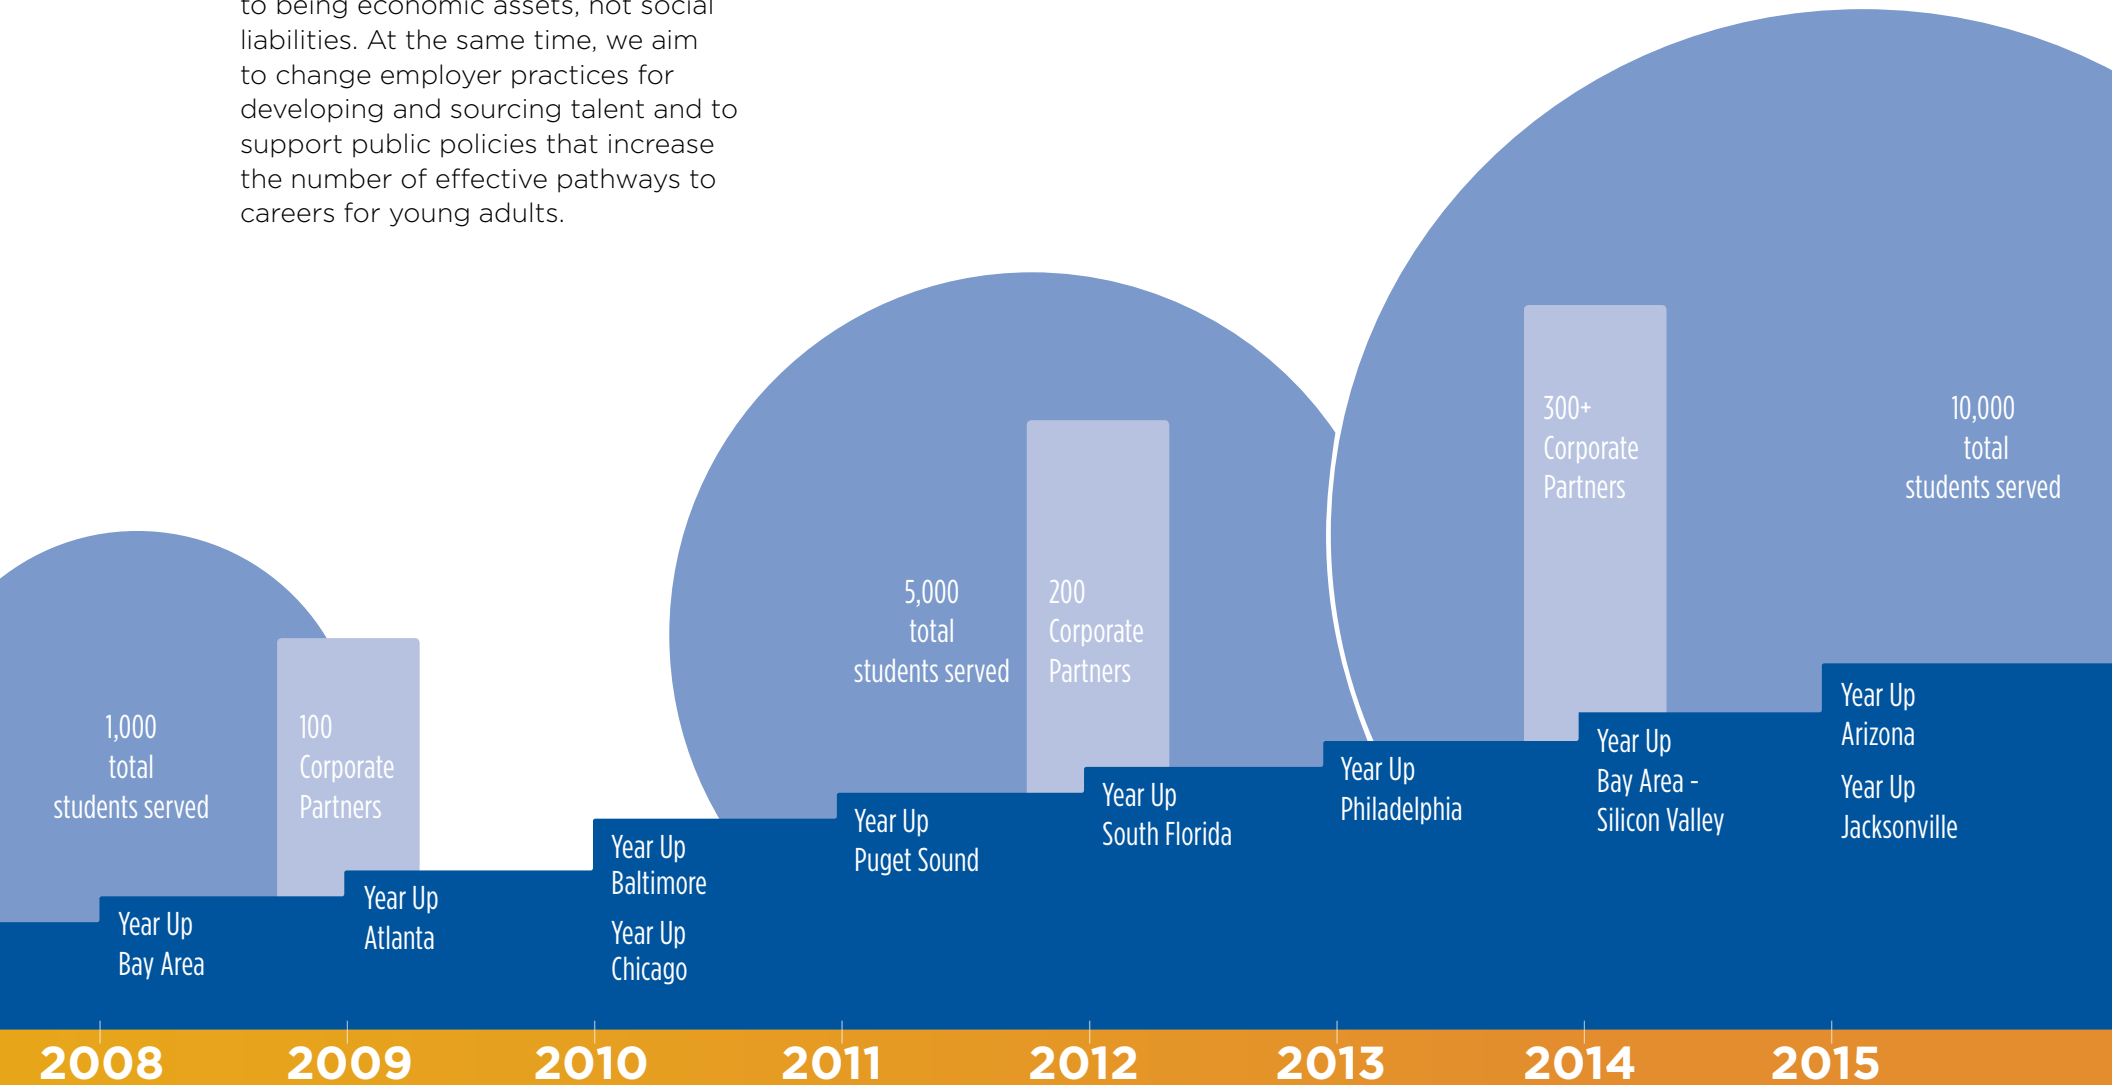

With 15 years of proven success, we've laid the groundwork for scaling our efforts and achieving transformative impact. In the coming years, Year Up will grow to serve 10,000 students annually. We will also continue to expand our investment in systems change. We intend to shift the perception of urban young adults to being economic assets, not social liabilities. At the same time, we aim to change employer practices for developing and sourcing talent and to support public policies that increase the number of effective pathways to careers for young adults.

Despite our demonstrated success and ambitious growth trajectory, we know that it still requires an act of bravery for each student to walk through the front door on their first day of class. We'll continue to honor that bravery by making sure that when they rise to the challenge of crossing the Opportunity Divide, the door is open for them.

Year Up's Core Values

- Respect and value others
- Build trust; be honest
- Engage and embrace diversity
- Be accountable
- Strive to learn
- Work hard and have fun