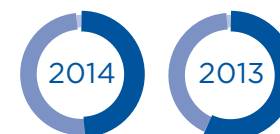

STATEMENT OF ACTIVITIES

Excludes in-kind contributions

REVENUE	millions	
	2014	2013
Contributions	$34.4	$40.0
Internship Income	$34.7	$29.3
Interest & Misc. Income	$0.6	$0.8
Total Revenue	$69.7	$70.1

EXPENSES	millions	
	2014	2013
Program	$54.8	$46.1
General & Administrative	$11.0	$6.4
Fundraising	$5.8	$4.9
Total Operating Expenses	$71.6	$57.4

Change in Net Assets	($1.9)	$12.7
Total Net Assets at End of Year	$55.5	$57.4

REVENUE MIX	2014	2013
Development	49.3%	57.1%
Internships	49.8%	41.8%
Other	0.9%	1.1%