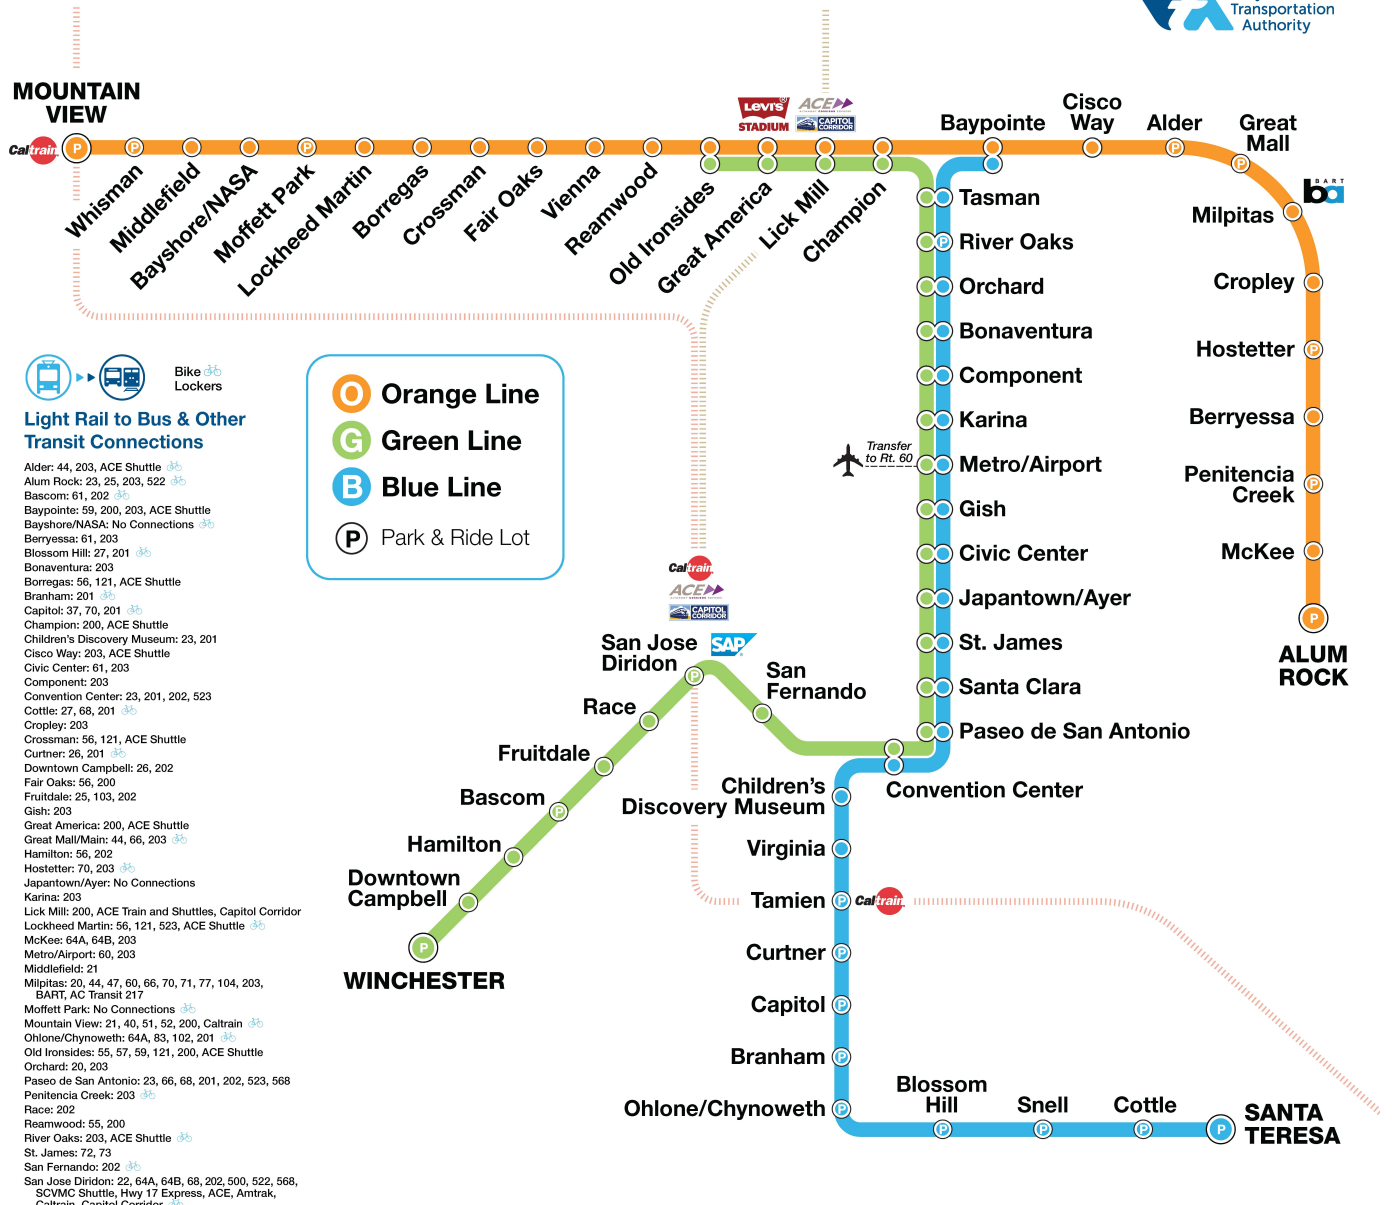

VTA Light Rail System

April 29, 2024

1. Failure to comply with any law, code or rule, including the behaviors listed here, is a violation of one or more of the following: California Penal Code §§ 594 et seq., 640; Public Utility Code (PUC) § 69170; or VTA Amended and Restated Ordinance No. 98.1. Violations are punishable by a fine and/or incarceration, up to the maximum penalty allowed by law. A complete listing of conduct that is prohibited while on VTA property, as well as links to the California Penal Code, the Public Utilities Code and the Ordinance are available at [vta.org](#).
2. No Smoking No Vaping
   - No Eating No Drinking
   - Headphones Only
   - No Littering
   - No Weapons
   - No Vandalism
   - No Open Alcohol
   - No Feet on Seats
   - Shirt & Shoes Required
   - Proof of Payment
   - Trash Your Trash
   - Priority Seating