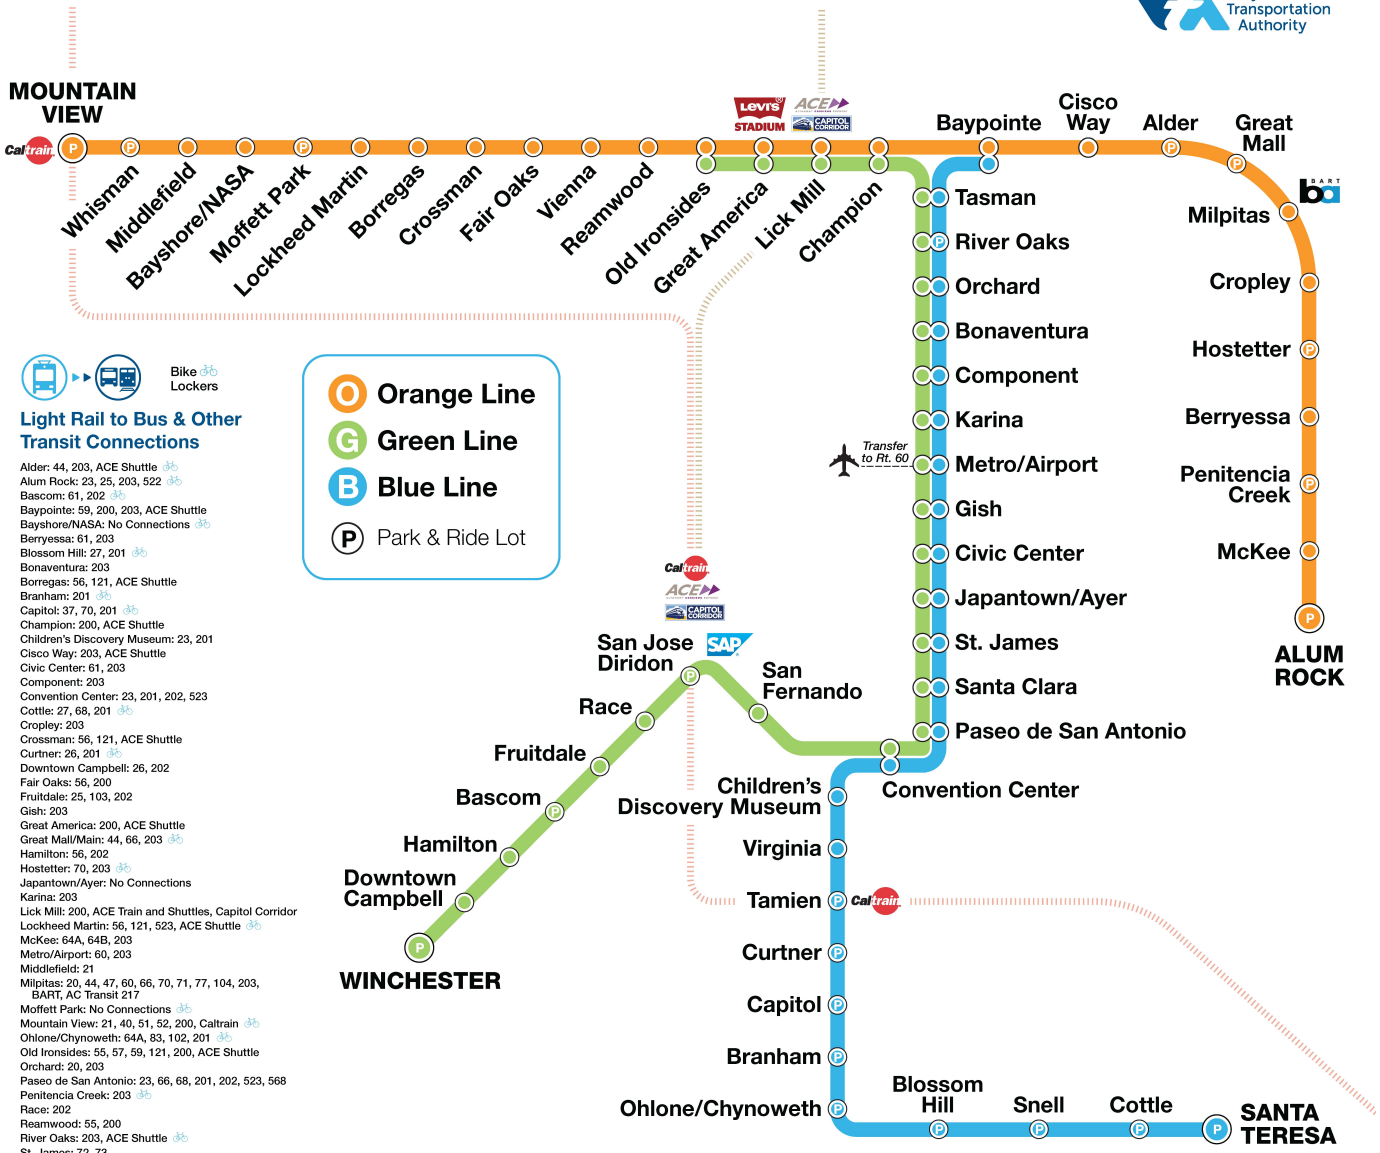

VTA Light Rail System

April 29, 2024

Light Rail to Bus & Other Transit Connections

- Alder: 44, 203, ACE Shuttle
- Alum Rock: 23, 25, 203, 522
- Bascom: 61, 202
- Baypointe: 59, 200, 203, ACE Shuttle
- Bayshore/NASA: No Connections
- Berryessa: 61, 203
- Blossom Hill: 27, 201
- Bonaventura: 203
- Borregas: 56, 121, ACE Shuttle
- Branham: 201
- Capitol: 37, 70, 201
- Champion: 200, ACE Shuttle
- Children's Discovery Museum: 23, 201
- Cisco Way: 203, ACE Shuttle
- Civic Center: 61, 203
- Component: 203
- Convention Center: 23, 201, 202, 523
- Cottle: 27, 68, 201
- Cropley: 203
- Crossman: 56, 121, ACE Shuttle
- Curtner: 26, 201
- Downtown Campbell: 26, 202
- Fair Oaks: 56, 200
- Fruitdale: 25, 103, 202
- Gish: 203
- Great America: 200, ACE Shuttle
- Great Mall/Main: 44, 66, 203
- Hamilton: 56, 202
- Hostetter: 70, 203
- Japantown/Ayer: No Connections
- Karina: 203
- Lick Mill: 200, ACE Train and Shuttles, Capitol Corridor
- Lockheed Martin: 56, 121, 523, ACE Shuttle
- McKee: 64A, 64B, 203
- Metro/Airport: 60, 203
- Middlefield: 21
- Milpitas: 20, 44, 47, 60, 66, 70, 71, 77, 104, 203, BART, AC Transit 217
- Moffett Park: No Connections
- Mountain View: 21, 40, 51, 52, 200, Caltrain
- Ohlone/Chynoweth: 64A, 83, 102, 201
- Old Ironsides: 55, 57, 59, 121, 200, ACE Shuttle
- Orchard: 20, 203
- Paseo de San Antonio: 23, 66, 68, 201, 202, 523, 568
- Penitencia Creek: 203
- Race: 202
- Reamwood: 55, 200
- River Oaks: 203, ACE Shuttle
- St. James: 72, 73
- San Fernando: 202
- San Jose Diridon: 22, 64A, 64B, 66, 68, 202, 500, 522, 568, SCVMO Shuttle, Hwy 17 Express, ACE, Amtrak, Caltrain, Capitol Corridor
- Santa Clara: 22, 23, 64A, 64B, 66, 68, 72, 73, 201, 202, 500, 522, 523, 568, Hwy 17 Express
- Santa Teresa: 27, 42, 66, 68, 102, 201
- Snell: 66, 102, 201
- Tamien: 25, 56, 201, Caltrain
- Tasman: 59, 200, 203, ACE Shuttle
- Vienna: 200
- Virginia: 201
- Whisman: No Connections
- Winchester: 27, 37, 60, 101, 202

- **O** Orange Line
- **G** Green Line
- **B** Blue Line
- **P** Park & Ride Lot

- No Smoking No Vaping
- No Eating No Drinking
- Headphones Only
- No Littering
- No Weapons
- No Vandalism
- No Open Alcohol
- No Feet on Seats
- Shirt & Shoes Required
- Proof of Payment
- Trash Your Trash
- Priority Seating