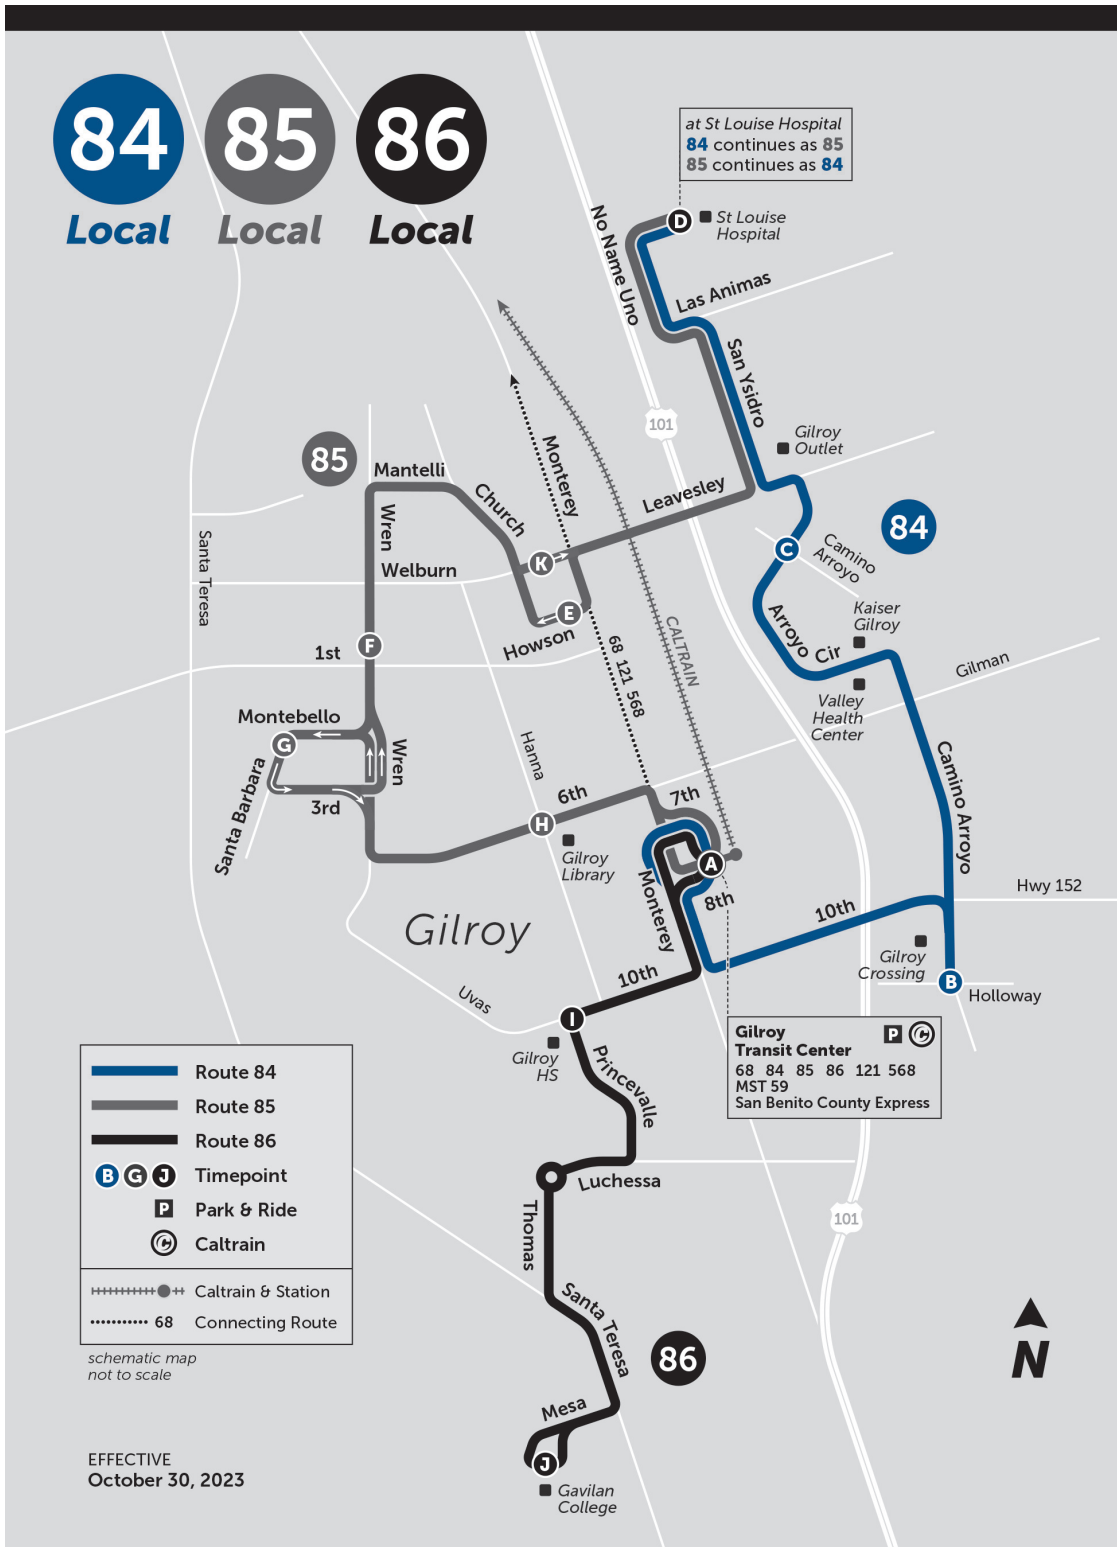

Route 86 - 86 - Gavilan Coll - Gilroy TC

Weekday Northbound

Gavilan College	Princeville & 10th	Gilroy Transit Center (Bay 1)
7:53 AM	7:59 AM	8:03 AM
8:25 AM	8:31 AM	8:35 AM
8:55 AM	9:01 AM	9:05 AM
9:25 AM	9:30 AM	9:34 AM
9:55 AM	10:00 AM	10:04 AM
10:25 AM	10:30 AM	10:34 AM
10:55 AM	11:00 AM	11:04 AM
11:25 AM	11:30 AM	11:34 AM
11:55 AM	12:00 PM	12:04 PM
12:25 PM	12:30 PM	12:34 PM
12:55 PM	1:00 PM	1:04 PM
1:25 PM	1:30 PM	1:34 PM
1:55 PM	2:00 PM	2:04 PM
2:25 PM	2:31 PM	2:35 PM
2:56 PM	3:02 PM	3:06 PM
3:26 PM	3:32 PM	3:36 PM
3:58 PM	4:04 PM	4:08 PM
4:32 PM	4:38 PM	4:42 PM
5:05 PM	5:11 PM	5:15 PM
5:37 PM	5:42 PM	5:46 PM
6:01 PM	6:06 PM	6:10 PM
6:35 PM	6:40 PM	6:44 PM
6:58 PM	7:03 PM	7:07 PM
7:58 PM	8:03 PM	8:07 PM
9:02 PM	9:07 PM	9:11 PM

Map

Turn by Turn Directions

SERVICE ROUTE - NORTHBOUND

Gavilan College - Gilroy Transit Center

From stop at Gavilan College
continue via parking lot roadway
Left onto parking lot roadway
Right main entrance roadway (Mesa Rd)
Left on Santa Teresa
Right on Thomas
Right into Roundabout
Right on Luchessa
Left on Princevalle
Right on 10th
Left on Monterey
Right entrance driveway to Gilroy Transit Center (OPP 8th)
Left 1st bus lane to stop

SERVICE ROUTE - SOUTHBOUND

Gilroy Transit Center - Gavilan College

From stop at Gilroy Transit Center
continue onto exit driveway
Left on Old Gilroy
Left on Monterey
Right on 10th
Left on Princevalle
Right on Luchessa
Right into Roundabout
Right on Thomas
Left on Santa Teresa
Right 1st entrance to Gavilan College (Mesa Rd)
Left entrance driveway into parking lot to stop at shelter