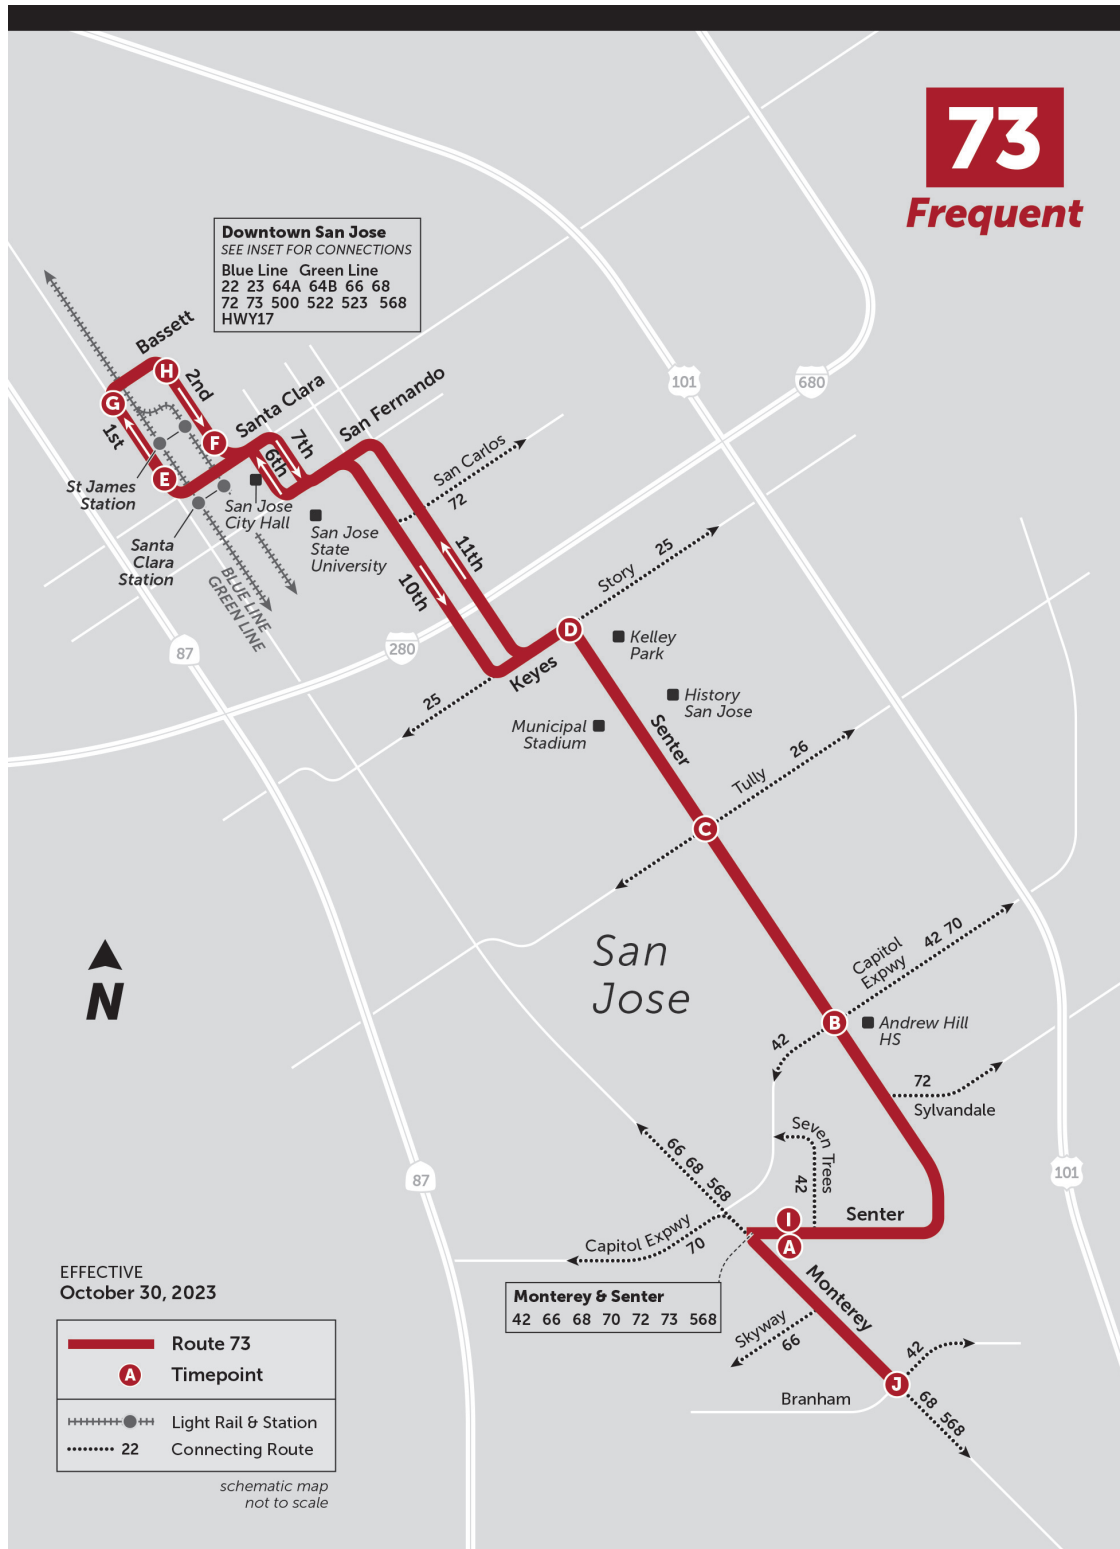

Sunday/Holiday Northbound

Senter & Monterey (E)	Senter & Capitol (N)	Senter & Tully (N)	Senter & Kelley Park (N)	1st & Santa Clara (N)	1st & Bassett (N)
6:15 AM	6:21 AM	6:26 AM	6:30 AM	6:39 AM	6:42 AM
6:52 AM	6:58 AM	7:03 AM	7:07 AM	7:16 AM	7:19 AM
7:32 AM	7:38 AM	7:43 AM	7:47 AM	7:56 AM	7:59 AM
8:00 AM	8:06 AM	8:11 AM	8:15 AM	8:25 AM	8:29 AM
8:28 AM	8:34 AM	8:39 AM	8:43 AM	8:53 AM	8:57 AM
8:57 AM	9:03 AM	9:08 AM	9:13 AM	9:23 AM	9:27 AM
9:27 AM	9:33 AM	9:38 AM	9:43 AM	9:53 AM	9:57 AM
9:55 AM	10:01 AM	10:07 AM	10:13 AM	10:25 AM	10:29 AM
10:25 AM	10:31 AM	10:37 AM	10:43 AM	10:55 AM	10:59 AM
10:55 AM	11:01 AM	11:07 AM	11:13 AM	11:25 AM	11:29 AM
11:23 AM	11:29 AM	11:35 AM	11:41 AM	11:54 AM	11:58 AM
11:53 AM	11:59 AM	12:05 PM	12:11 PM	12:24 PM	12:28 PM
12:23 PM	12:29 PM	12:35 PM	12:41 PM	12:54 PM	12:58 PM
12:53 PM	12:59 PM	1:05 PM	1:11 PM	1:24 PM	1:28 PM
1:23 PM	1:29 PM	1:35 PM	1:41 PM	1:54 PM	1:58 PM
1:52 PM	1:58 PM	2:04 PM	2:10 PM	2:23 PM	2:27 PM
2:24 PM	2:30 PM	2:36 PM	2:42 PM	2:55 PM	2:59 PM
2:55 PM	3:01 PM	3:07 PM	3:13 PM	3:26 PM	3:30 PM
3:24 PM	3:30 PM	3:36 PM	3:42 PM	3:55 PM	3:59 PM
3:54 PM	4:00 PM	4:06 PM	4:12 PM	4:25 PM	4:29 PM
4:24 PM	4:30 PM	4:36 PM	4:42 PM	4:55 PM	4:59 PM
4:54 PM	5:00 PM	5:06 PM	5:12 PM	5:25 PM	5:29 PM
5:24 PM	5:30 PM	5:36 PM	5:42 PM	5:55 PM	5:59 PM
5:55 PM	6:01 PM	6:07 PM	6:12 PM	6:24 PM	6:28 PM
6:25 PM	6:31 PM	6:37 PM	6:42 PM	6:54 PM	6:58 PM
6:58 PM	7:04 PM	7:10 PM	7:14 PM	7:25 PM	7:29 PM
7:28 PM	7:34 PM	7:40 PM	7:44 PM	7:55 PM	7:59 PM

Senter & Monterey (E)	Senter & Capitol (N)	Senter & Tully (N)	Senter & Kelley Park (N)	1st & Santa Clara (N)	1st & Bassett (N)
8:15 PM	8:21 PM	8:26 PM	8:30 PM	8:41 PM	8:45 PM
8:59 PM	9:05 PM	9:10 PM	9:14 PM	9:25 PM	9:29 PM
10:07 PM	10:13 PM	10:18 PM	10:22 PM	10:33 PM	10:37 PM

Map

Turn by Turn Directions

SERVICE ROUTE - NORTHBOUND

Senter & Monterey - Downtown San Jose

From stop on Senter

Left on Keyes

Right on 11th

Left on San Fernando