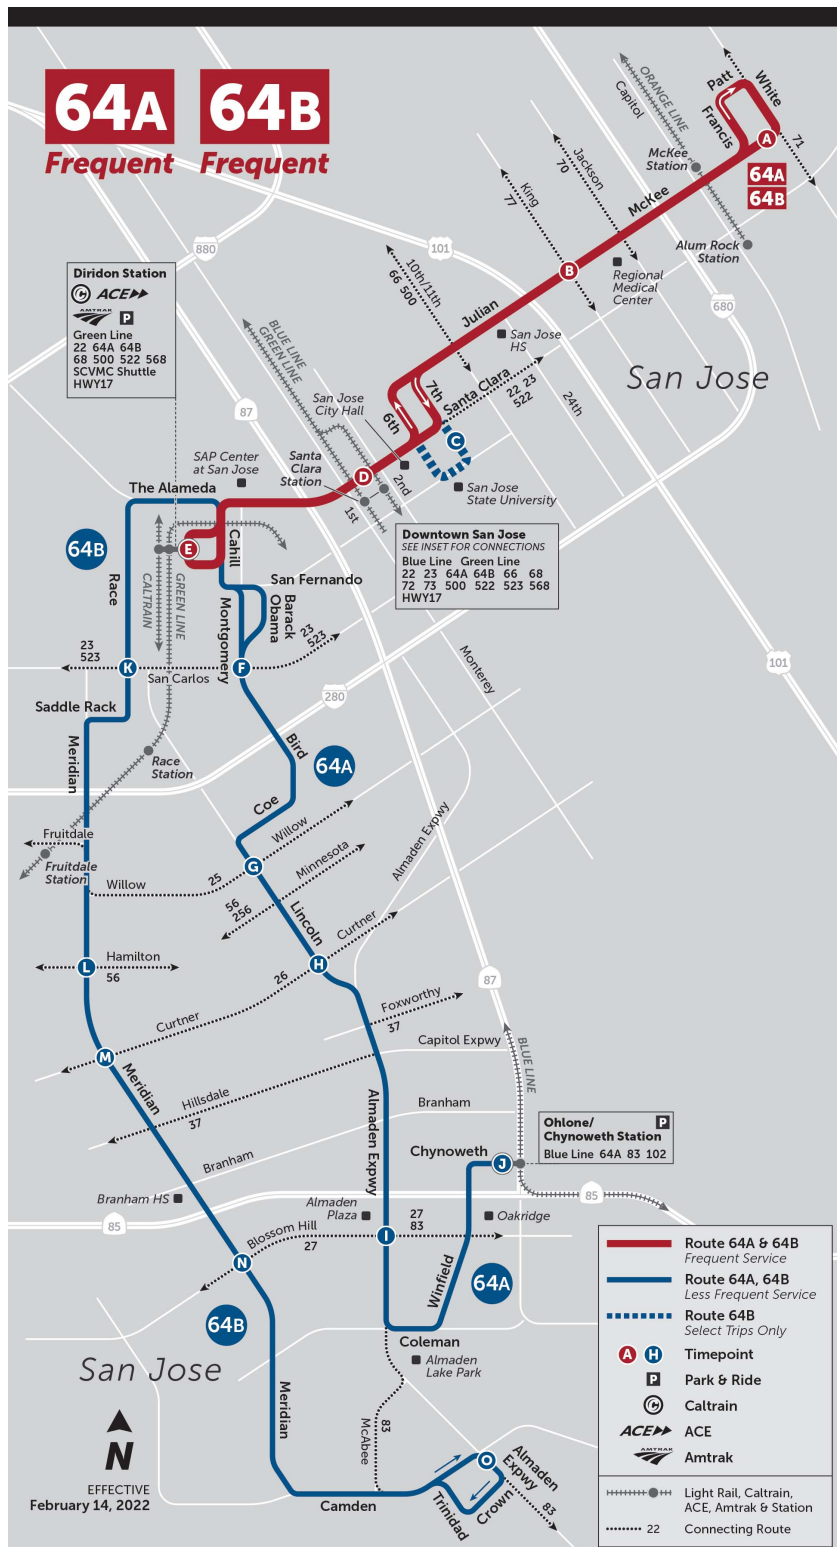

Map

Turn by Turn Directions

SERVICE ROUTE - NORTHBOUND

Almaden & Camden - McKee & White

From stop on Almaden Expwy

Right on Crown

Right on Trinidad

Left on Camden

Right on Meridian

Right on Saddle Rack

Left on Race

Right on The Alameda

onto Santa Clara

Right on Cahill

Right Transit Center entrance driveway

Left 2nd bus lane

Right on Patt

Right on White

Right on McKee to stop at White

7th & Santa Clara Turnback

When 7th & Santa Clara is the last timepoint operate via

SERVICE ROUTE - SOUTHBOUND

McKee & White - Almaden & Camden

From stop on McKee

Left on Cahill

Left on Santa Clara

onto The Alameda

Left on Race

Right on Saddle Rack

Left on Meridian

Left on Camden

Right on Almaden Expwy to stop at Camden