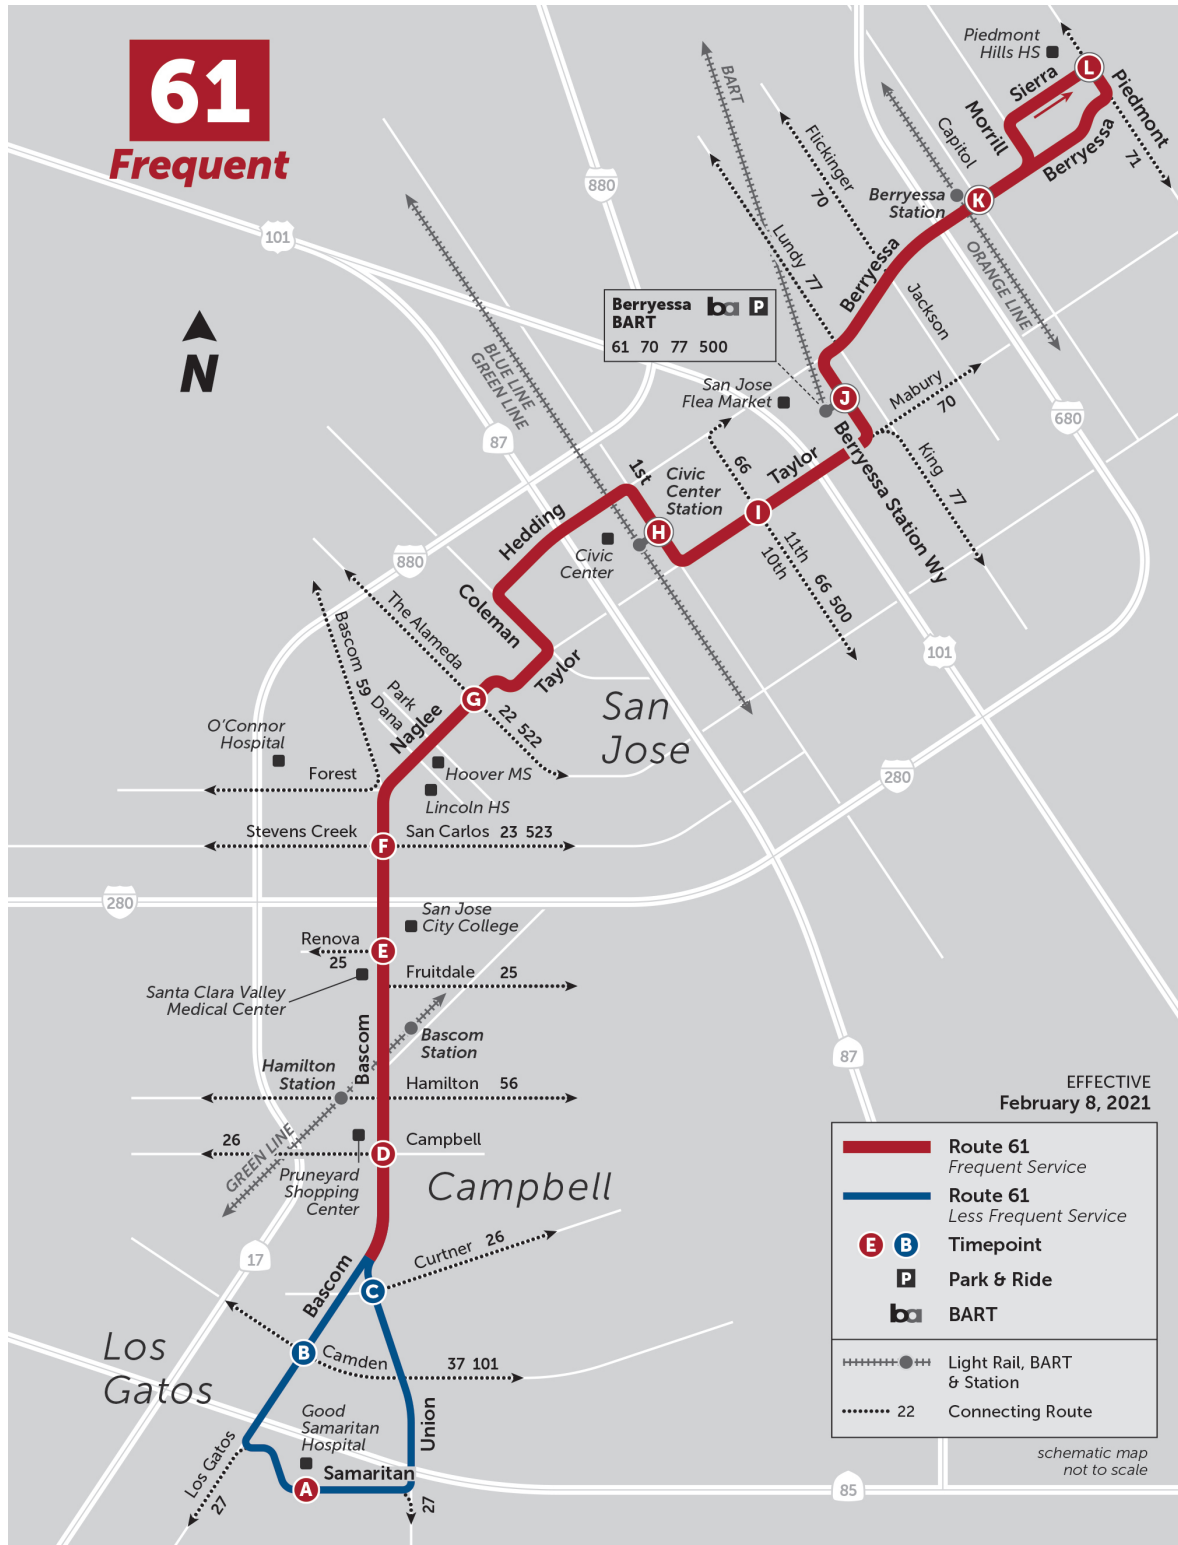

Good Samaritan Hospital (E)	Good Samaritan Hospital (W)	Bascom & Camden (N)	Union & Curtner (N)	Bascom & Campbell (N)	Bascom & Renova (N)	Bascom & San Carlos (N)	Naglee & The Alameda (E)	Civic Center Station (S)	Taylor & 10th (E)	Berryessa BART (Bay 6)	Berryessa & Capitol (E)	Sierra & Piedmont (E)
8:12 PM	-	-	8:20 PM	8:23 PM	8:30 PM	8:32 PM	8:37 PM	8:45 PM	8:50 PM	8:57 PM	9:04 PM	9:11 PM

Map

Turn by Turn Directions

SERVICE ROUTE - NORTHBOUND

Good Samaritan Hospital - Sierra & Piedmont (via Bascom)

From stop on Samaritan Dr at Good Samaritan Hospital

Right on Los Gatos Blvd

onto Bascom

Right on Naglee

Left on Union

Right on Bascom

Right on Naglee

onto Taylor

Left on Coleman

SERVICE ROUTE - SOUTHBOUND

Sierra & Piedmont - Good Samaritan Hospital (via Bascom)

From stop on Sierra

Left on Coleman

Right on Taylor

onto Naglee

Left on Bascom

Left on Union

Right on Samaritan Dr to stop at Good Samaritan
Hospital