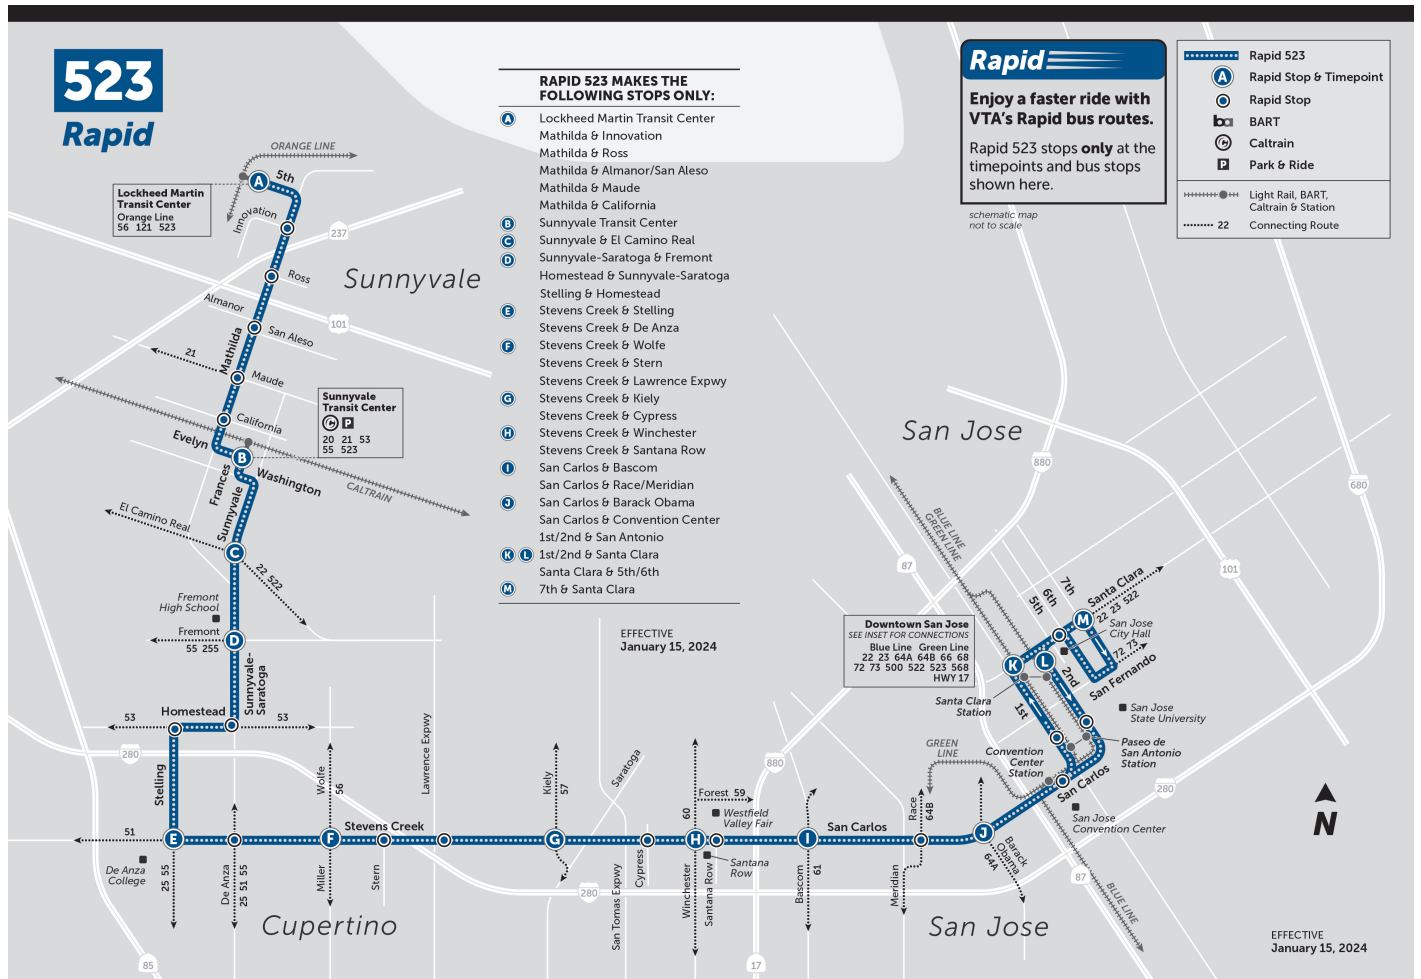

7th & Santa Clara (S)	2nd & Santa Clara (S)	San Carlos & Barack Obama (W)	San Carlos & Bascom (W)	Stevens Creek & Winchester (W)	Stevens Creek & Kiely (W)	Stevens Creek & Wolfe (W)	Stelling & Stevens Creek (N)	Sunnyvale-Saratoga & Fremont (N)	Sunnyvale-Saratoga & El Camino (N)	Sunnyvale Transit Center (N)	Lockheed Martin Transit Center (Bay 2)
4:33 PM	4:36 PM	4:43 PM	4:49 PM	4:55 PM	5:01 PM	5:09 PM	5:16 PM	5:24 PM	5:28 PM	5:34 PM	5:45 PM
5:03 PM	5:06 PM	5:13 PM	5:19 PM	5:24 PM	5:30 PM	5:38 PM	5:45 PM	5:53 PM	5:57 PM	6:02 PM	6:13 PM
5:33 PM	5:36 PM	5:43 PM	5:49 PM	5:54 PM	6:00 PM	6:08 PM	6:14 PM	6:22 PM	6:25 PM	6:30 PM	6:41 PM
6:03 PM	6:06 PM	6:13 PM	6:19 PM	6:24 PM	6:30 PM	6:38 PM	6:44 PM	6:52 PM	6:55 PM	7:00 PM	7:10 PM
6:33 PM	6:36 PM	6:43 PM	6:49 PM	6:54 PM	7:00 PM	7:08 PM	7:14 PM	7:22 PM	7:25 PM	7:30 PM	7:40 PM
7:03 PM	7:06 PM	7:13 PM	7:19 PM	7:24 PM	7:30 PM	7:38 PM	7:43 PM	7:51 PM	7:54 PM	7:59 PM	8:09 PM
7:33 PM	7:36 PM	7:43 PM	7:49 PM	7:54 PM	8:00 PM	8:08 PM	8:13 PM	8:21 PM	8:24 PM	8:29 PM	8:38 PM

Lockheed Martin Transit Center (Bay 6)	Sunnyvale Transit Center (S)	Sunnyvale-Saratoga & El Camino (S)	Sunnyvale-Saratoga & Fremont (S)	Stevens Creek & Stelling (E)	Stevens Creek & Miller (E)	Stevens Creek & Kiely (E)	Stevens Creek & Winchester (E)	San Carlos & Bascom (E)	San Carlos & Barack Obama (E)	Santa Clara & 2nd (E)	7th & Santa Clara (S)
5:00 PM	5:09 PM	5:13 PM	5:18 PM	5:27 PM	5:33 PM	5:41 PM	5:48 PM	5:54 PM	6:00 PM	6:07 PM	6:11 PM
5:31 PM	5:40 PM	5:44 PM	5:48 PM	5:57 PM	6:03 PM	6:11 PM	6:18 PM	6:24 PM	6:30 PM	6:37 PM	6:41 PM
6:04 PM	6:13 PM	6:17 PM	6:21 PM	6:29 PM	6:34 PM	6:42 PM	6:48 PM	6:54 PM	7:00 PM	7:07 PM	7:11 PM
6:35 PM	6:43 PM	6:47 PM	6:51 PM	6:59 PM	7:04 PM	7:12 PM	7:18 PM	7:24 PM	7:30 PM	7:37 PM	7:41 PM

Map

Turn by Turn Directions

Directions for Route 523

SERVICE ROUTE - EASTBOUND

Lockheed Martin - San Jose State

From stop at Lockheed Martin Transit Center

Right on 5th

Right on Mathilda