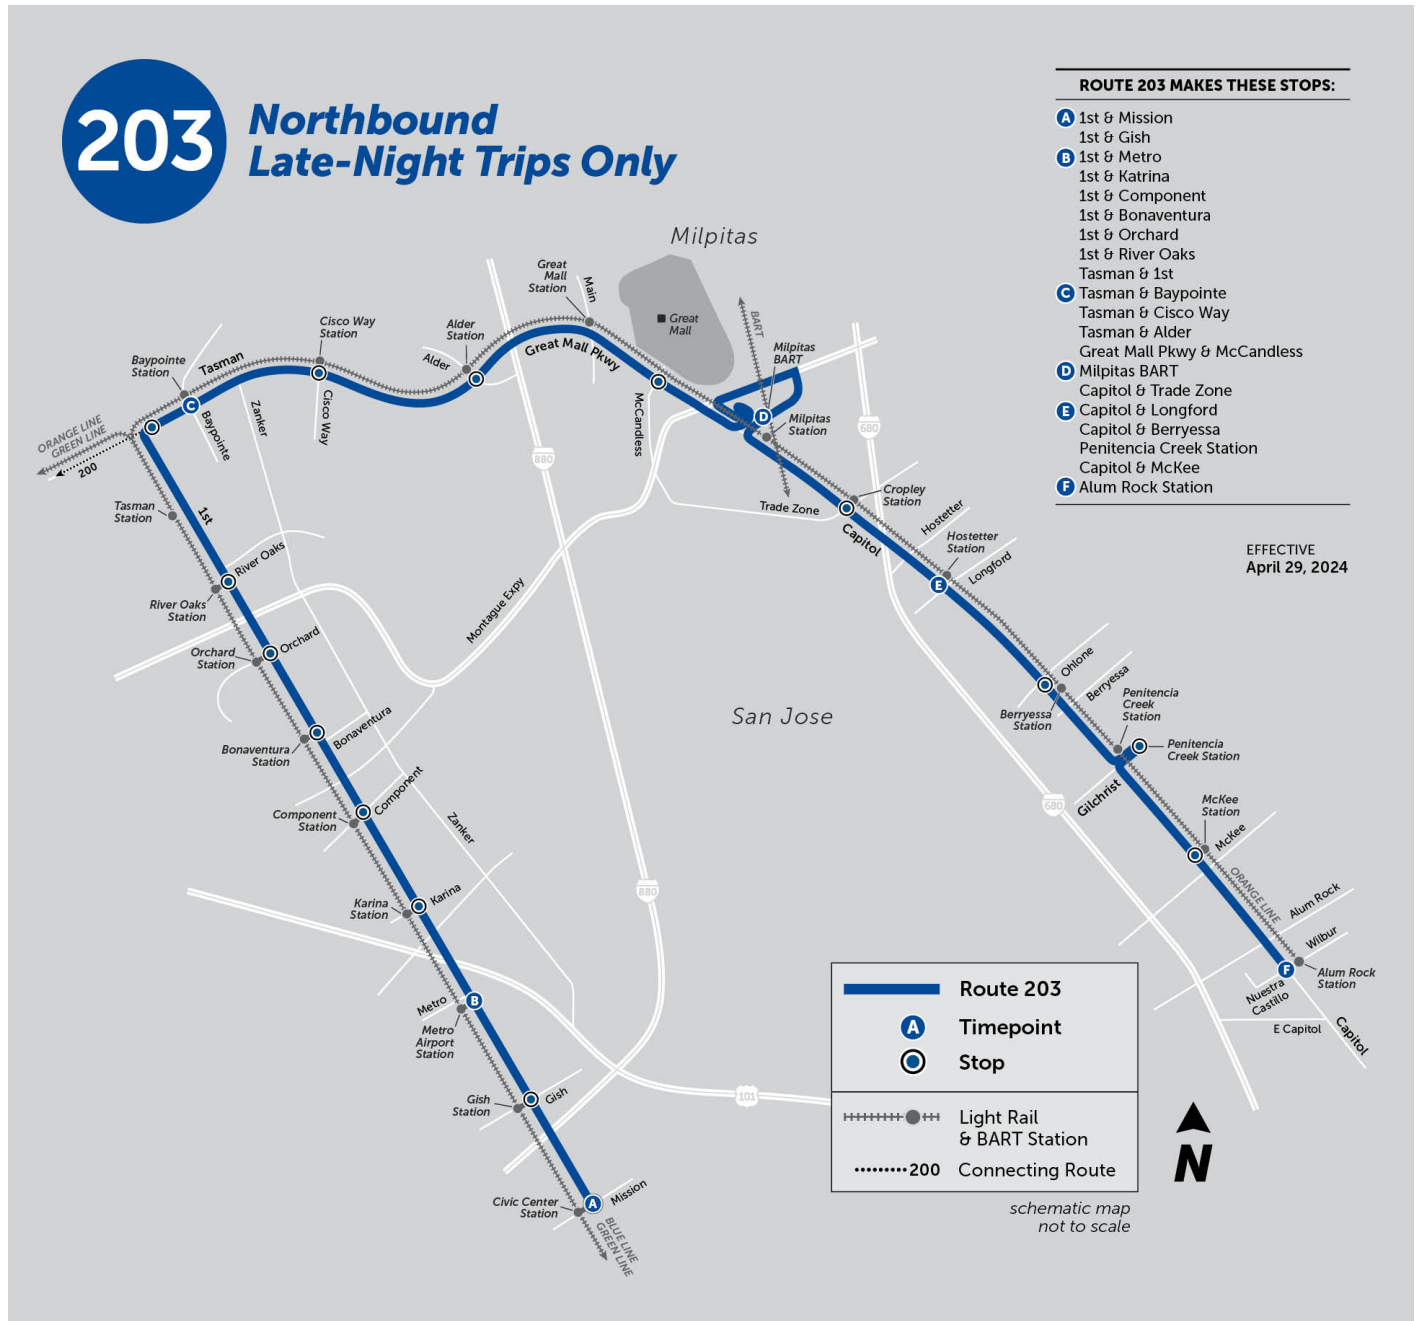

203 Northbound Late-Night Trips Only

ROUTE 203 MAKES THESE STOPS:

- **A** 1st & Mission
  1st & Gish
- **B** 1st & Metro
  1st & Katrina
  1st & Component
  1st & Bonaventura
  1st & Orchard
  1st & River Oaks
  Tasman & 1st
- **C** Tasman & Baypointe
  Tasman & Cisco Way
  Tasman & Alder
  Great Mall Pkwy & McCandless
- **D** Milpitas BART
  Capitol & Trade Zone
- **E** Capitol & Longford
  Capitol & Berryessa
  Penitencia Creek Station
  Capitol & McKee
- **F** Alum Rock Station

EFFECTIVE
April 29, 2024