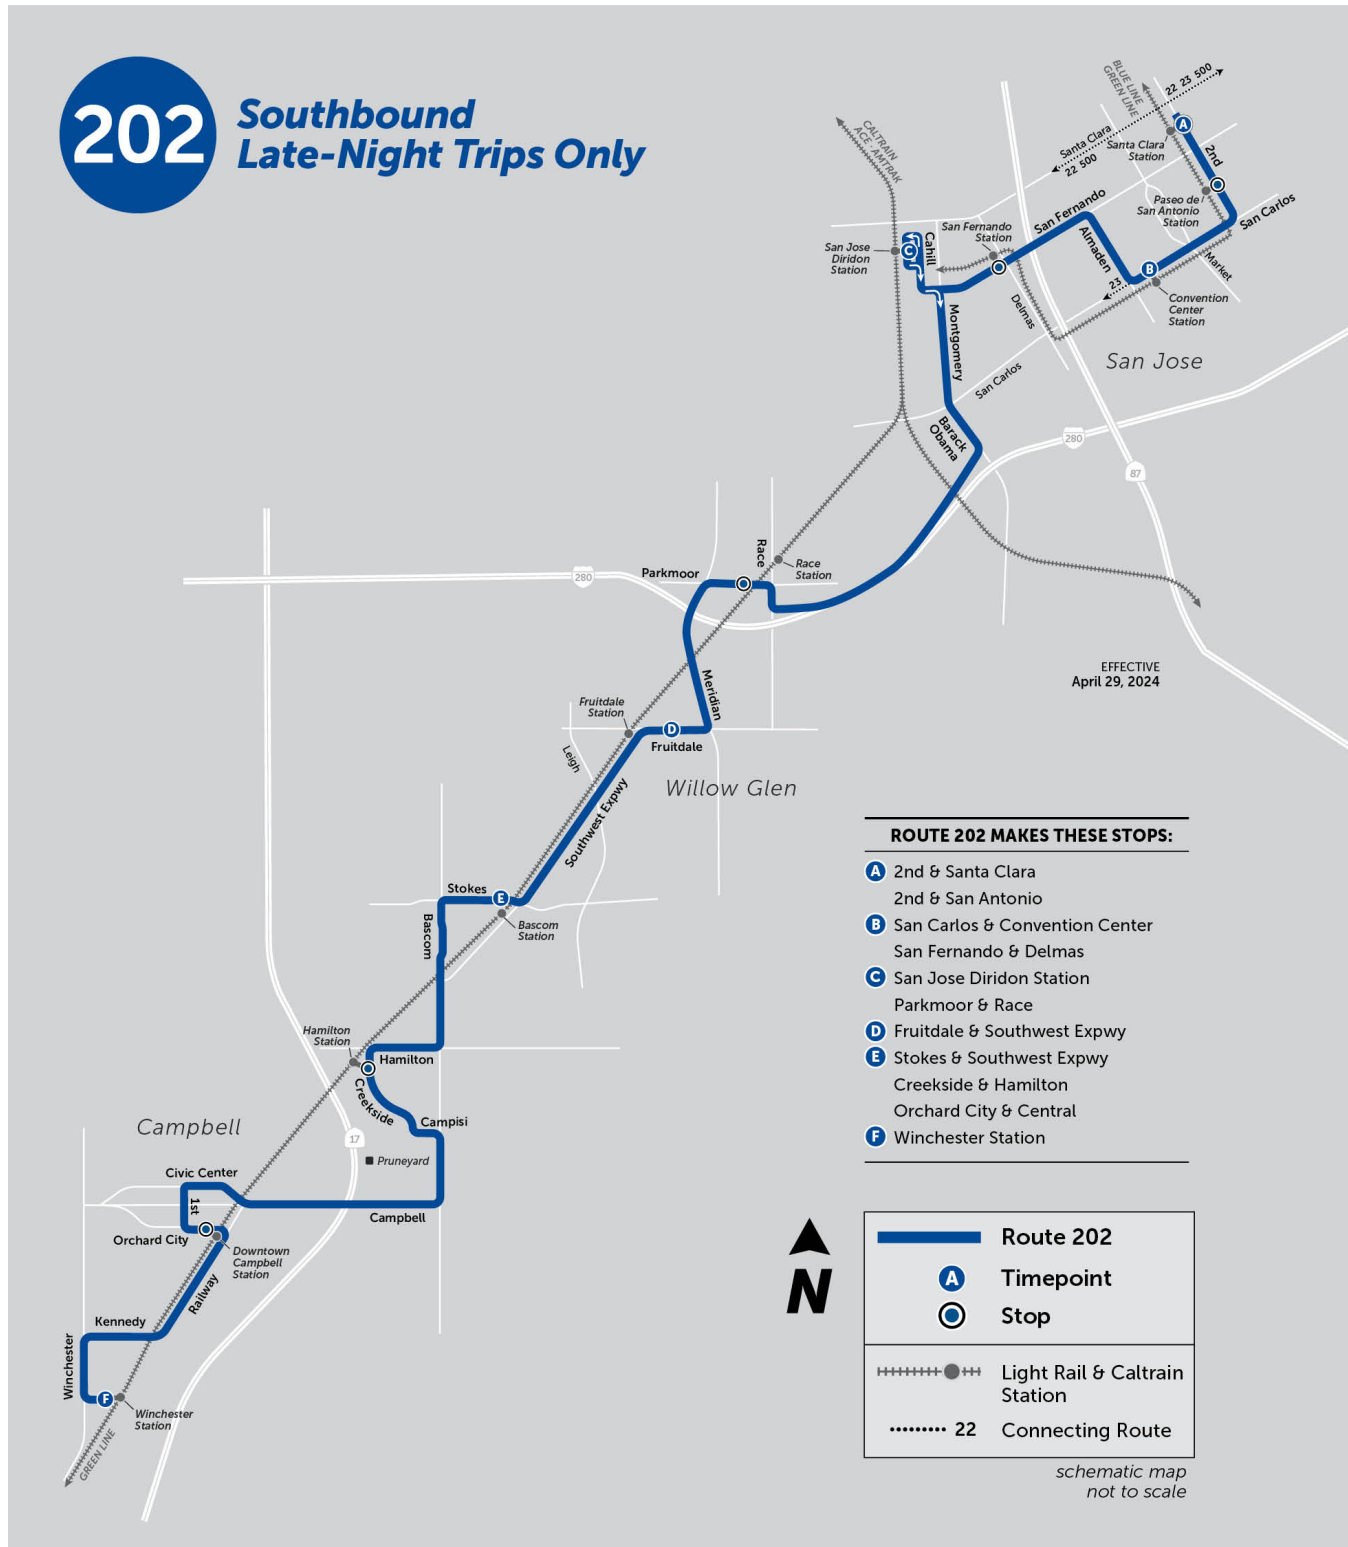

# 202 Southbound Late-Night Trips Only

**ROUTE 202 MAKES THESE STOPS:**

- A** 2nd & Santa Clara  
2nd & San Antonio
- B** San Carlos & Convention Center  
San Fernando & Delmas
- C** San Jose Diridon Station  
Parkmoor & Race
- D** Fruitdale & Southwest Expwy
- E** Stokes & Southwest Expwy  
Creekside & Hamilton  
Orchard City & Central
- F** Winchester Station

Left exit driveway

Right on Cahill

Left on San Fernando

Right on Montgomery

onto Barack Obama

Right Hwy 280 on-ramp N/B

Right Race Street/Southwest Expwy off-ramp

Right Meridian Ave off-ramp

Left on Creekside

Left on Campisi

Right on Bascom

Right on Campbell

Right onto Civic Center

Left on 1st

Left on Orchard City

Right on Railway

onto Kennedy

Left on Winchester

Left entrance into Winchester Transit Center to stop