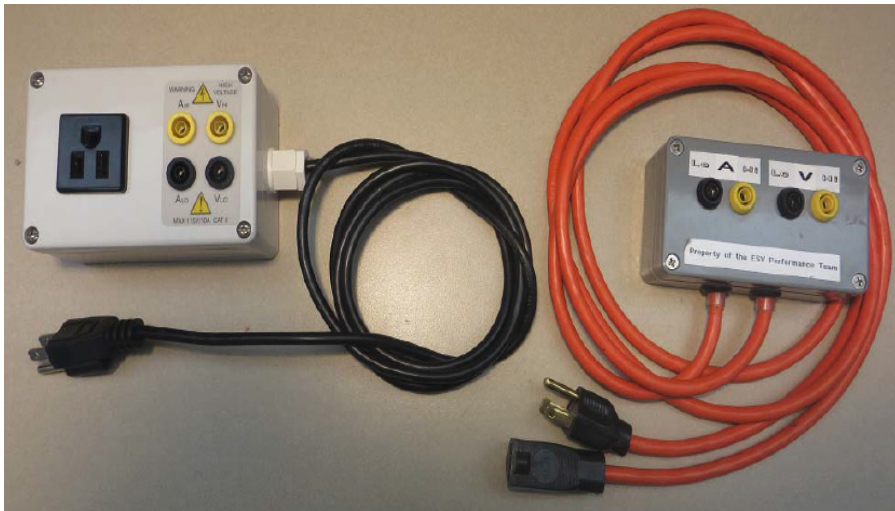

Server Efficiency Rating Tool™ 硬件和软件配置

Power Analyzer (功率分析仪) and Temperature Sensor (温度传感器)