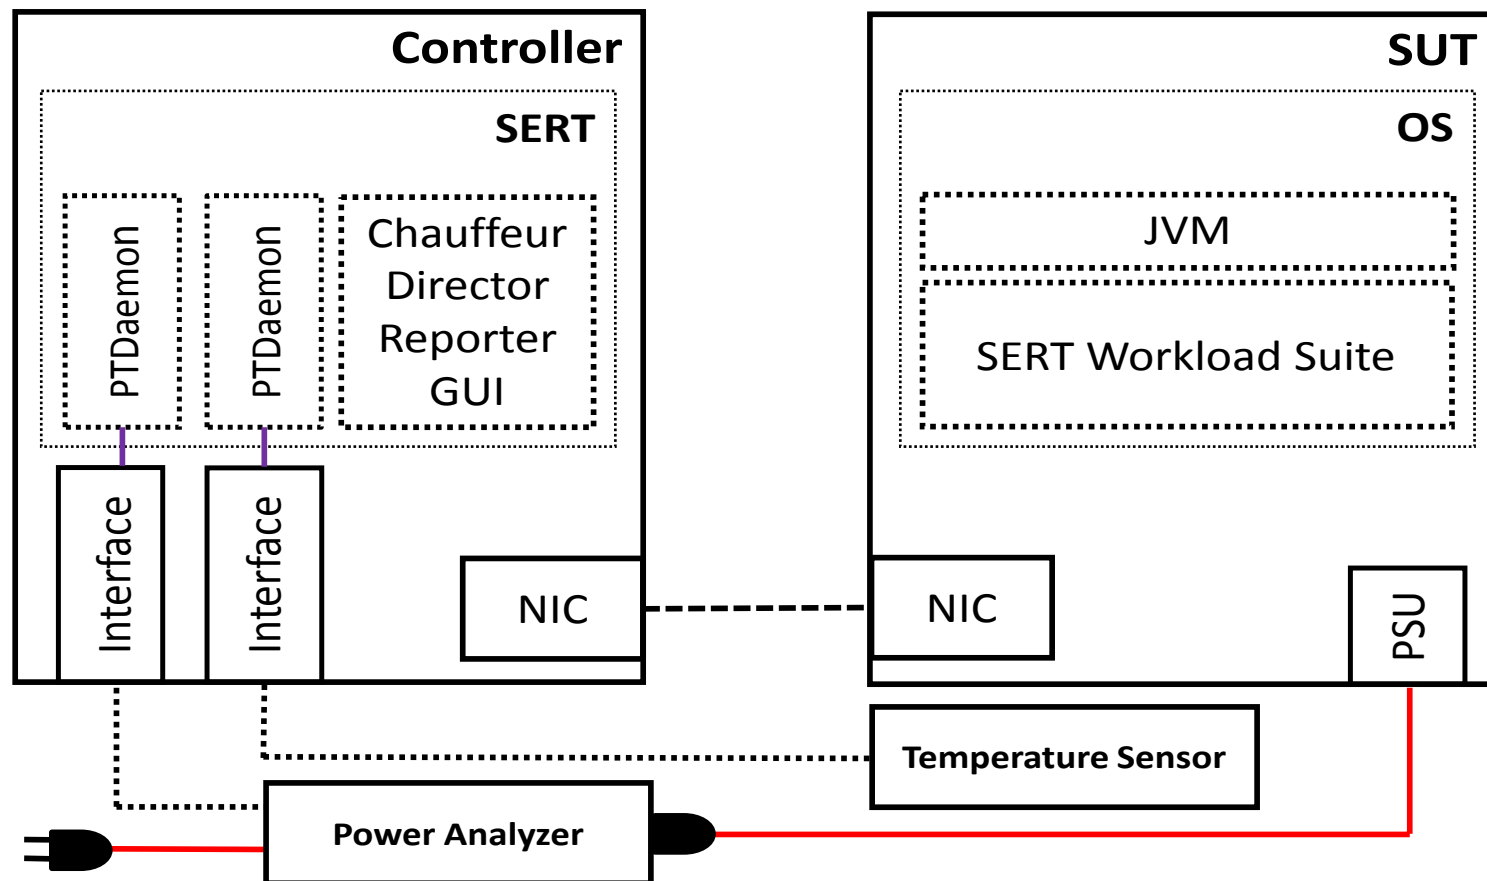

spec[®]

SPEC 2016亚洲峰会
SPEC 2016 ASIA SUMMIT

Server Efficiency Rating Tool
服务器能效评估工具

Demo
演示

John Beckett

SPECpower Committee

Server Efficiency Rating Tool™ 硬件和软件配置

Controller (控制器) and Test System (SUT) (测试系统)

Server Efficiency Rating Tool™ 硬件和软件配置

Power Analyzer (功率分析仪) and Temperature Sensor (温度传感器)

spec[®]

问答

Q&A

SPEC 2016亚洲峰会
SPEC 2016 ASIA SUMMIT

spec[®]

SPEC 2016亚洲峰会
SPEC 2016 ASIA SUMMIT