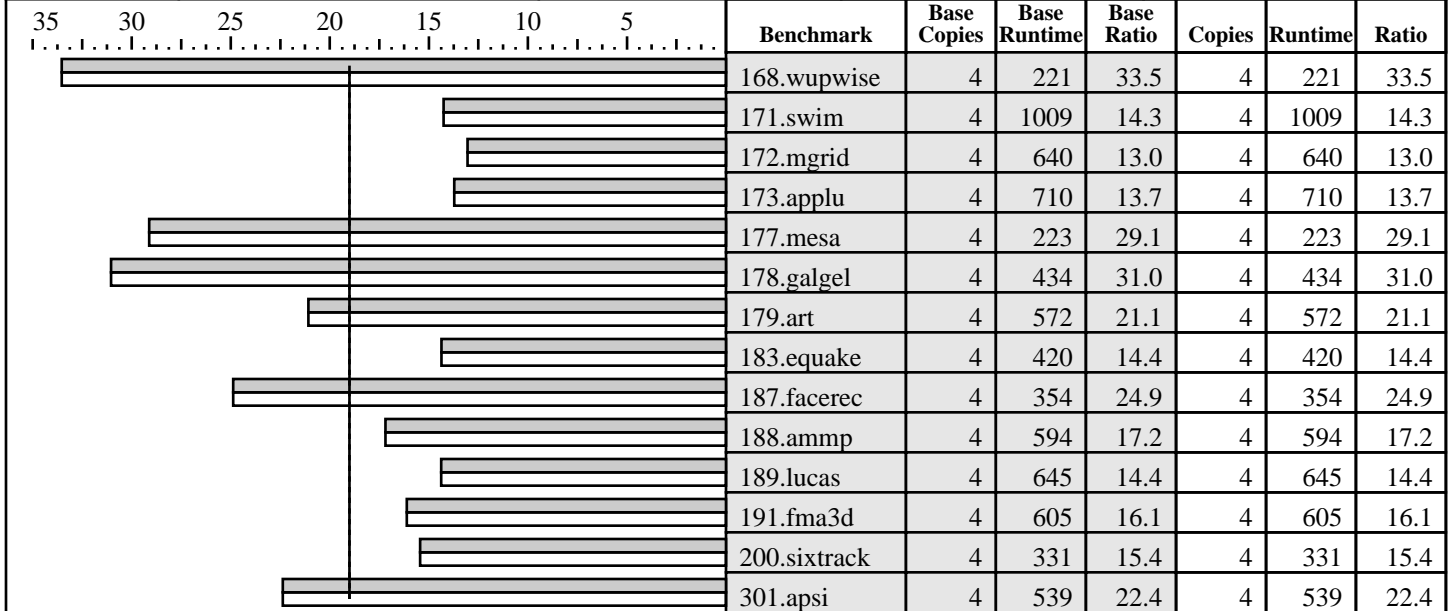

CFP2000 Result

Copyright ©1999-2005, Standard Performance Evaluation Corporation

Bull Express5800-120Lh

SPECfp_rate2000 = 19.0

SPECfp_rate_base2000 = 19.0

SPEC license #: 20 | Tested by: Bull | Test date: Nov-2005 | Hardware Avail: Oct-2005 | Software Avail: Oct-2005