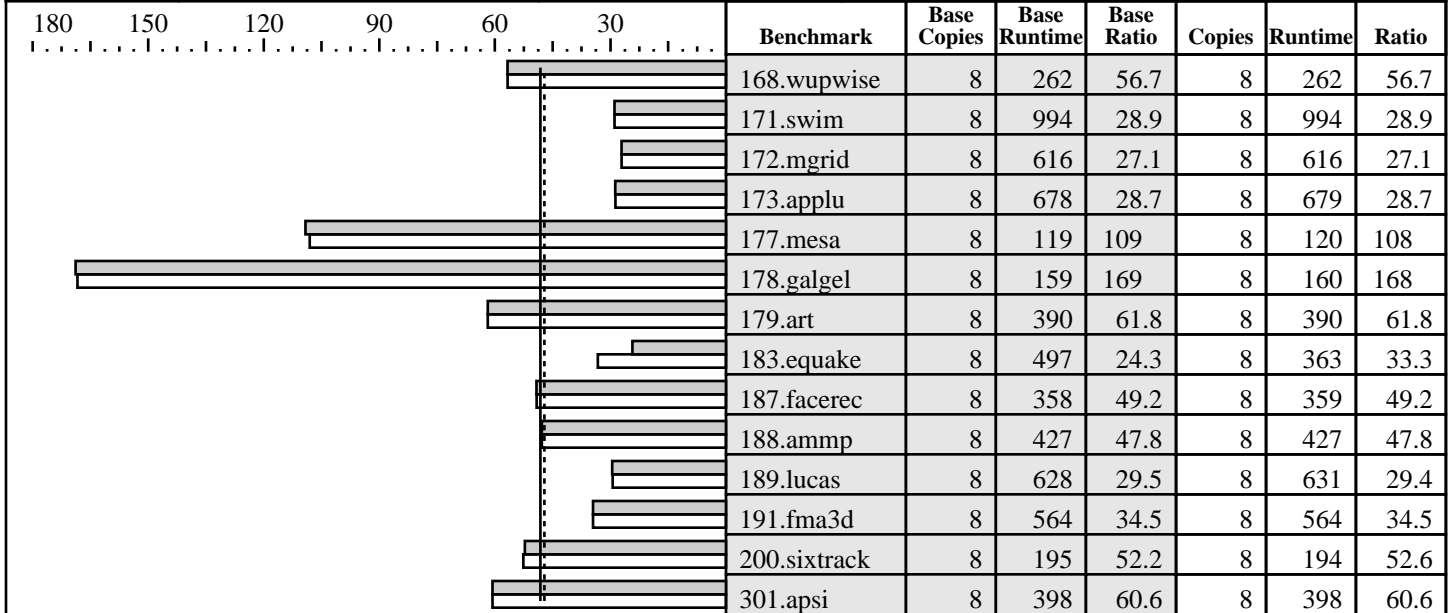

SPEC license #: 3 Tested by: Hewlett-Packard Company Test date: Sep-2005 Hardware Avail: Oct-2005 Software Avail: Jun-2005

Hardware

CPU: Intel dual-core Xeon (3.0GHz, 2x2MB L2, 667MHz bus)
 CPU MHz: 3000
 FPU: Integrated
 CPU(s) enabled: 8 cores, 4 chips, 2 cores/chip (Hyper-Threading Technology disabled)
 CPU(s) orderable: 1,2,4
 Parallel: No
 Primary Cache: 12K micro-ops I + 16KBD (on chip) per core
 Secondary Cache: 2048KB(I+D) (on chip) per core
 L3 Cache: N/A
 Other Cache: N/A
 Memory: 16x1024MB PC2-3200
 Disk Subsystem: 1x36.4GB 15K Ultra320 SCSI
 Other Hardware: