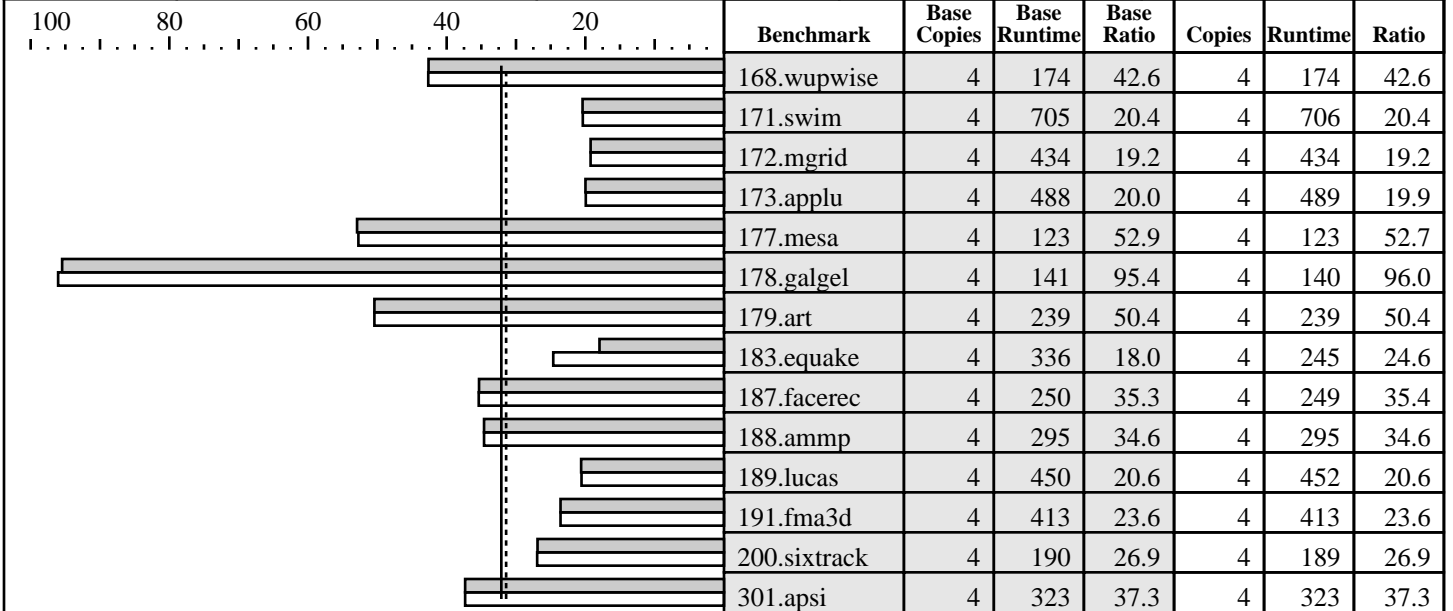

SPEC license #: 3 Tested by: Hewlett-Packard Company Test date: Sep-2005 Hardware Avail: Oct-2005 Software Avail: Jun-2005

Hardware

CPU: Intel dual-core Xeon (3.0GHz, 2x2MB L2, 667MHz bus)
 CPU MHz: 3000
 FPU: Integrated
 CPU(s) enabled: 4 cores, 2 chips, 2 cores/chip (Hyper-Threading Technology disabled)
 CPU(s) orderable: 1,2,4
 Parallel: No
 Primary Cache: 12K micro-ops I + 16KBD (on chip) per core
 Secondary Cache: 2048KB(I+D) (on chip) per core
 L3 Cache: N/A
 Other Cache: N/A
 Memory: 16x1024MB PC2-3200
 Disk Subsystem: 1x36.4GB 15K Ultra320 SCSI
 Other Hardware: