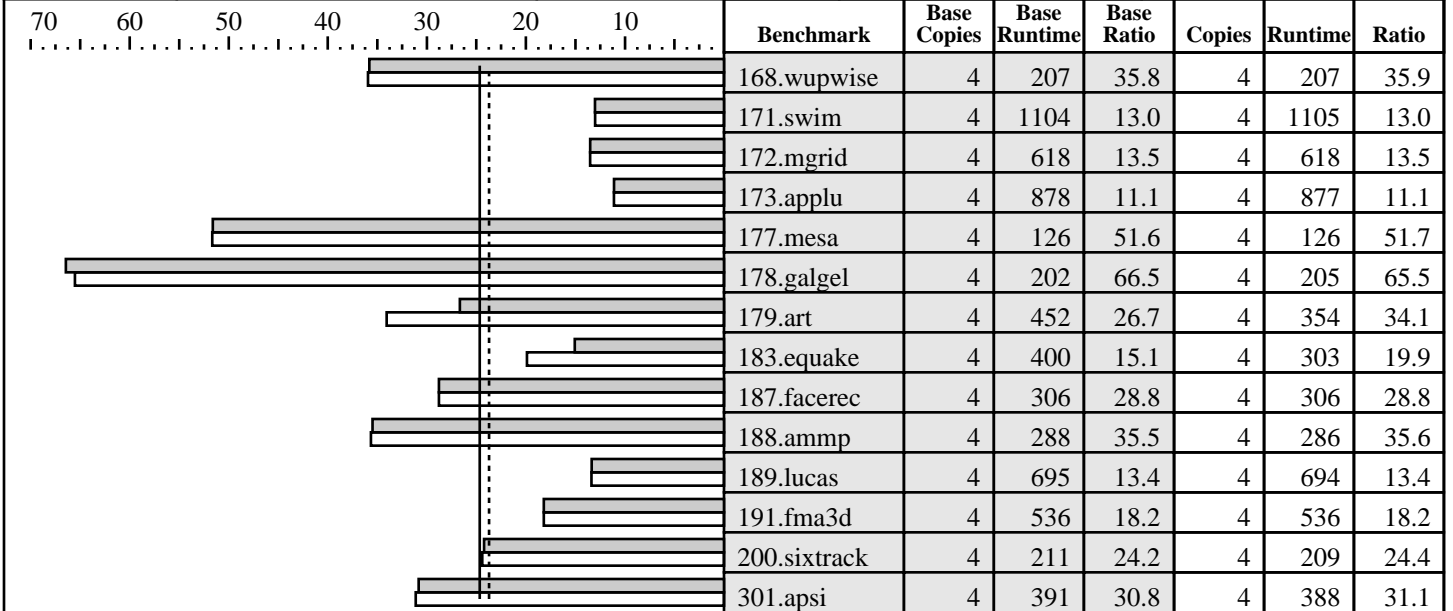

CFP2000 Result

Copyright ©1999-2004, Standard Performance Evaluation Corporation

Hewlett-Packard Company
ProLiant DL580 G2(2.8GHz, Intel Xeon MP)

SPECfp_rate2000 = 24.6
SPECfp_rate_base2000 = 23.7

SPEC license #: 3 | Test date: Sep-2003 | Hardware Avail: Jul-2003 | Software Avail: Jun-2003