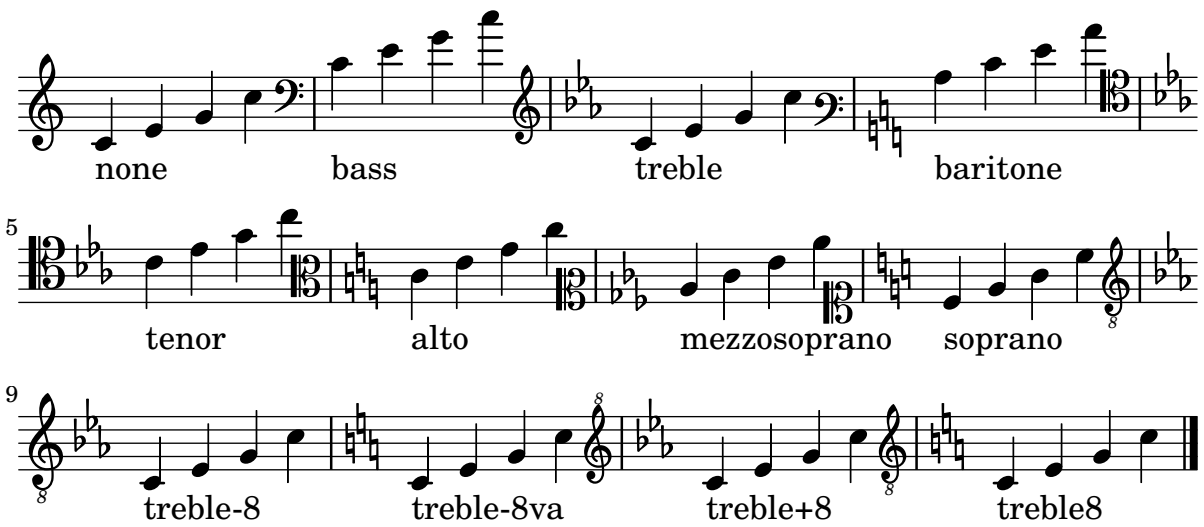

LilyPond

The music typesetter

abc2ly test suite

The LilyPond development team

chords.ly

Chords

clefs.ly

Various different clefs

grace.ly

abc2ly grace note bug

(missing square bracket, duration of grace notes)

kirchentonarten.ly

Church mode (E Dorian)

lyrics.ly

6

he's a jol-ly good fel - low, which no-bo-dy no bo dy can de-ny!