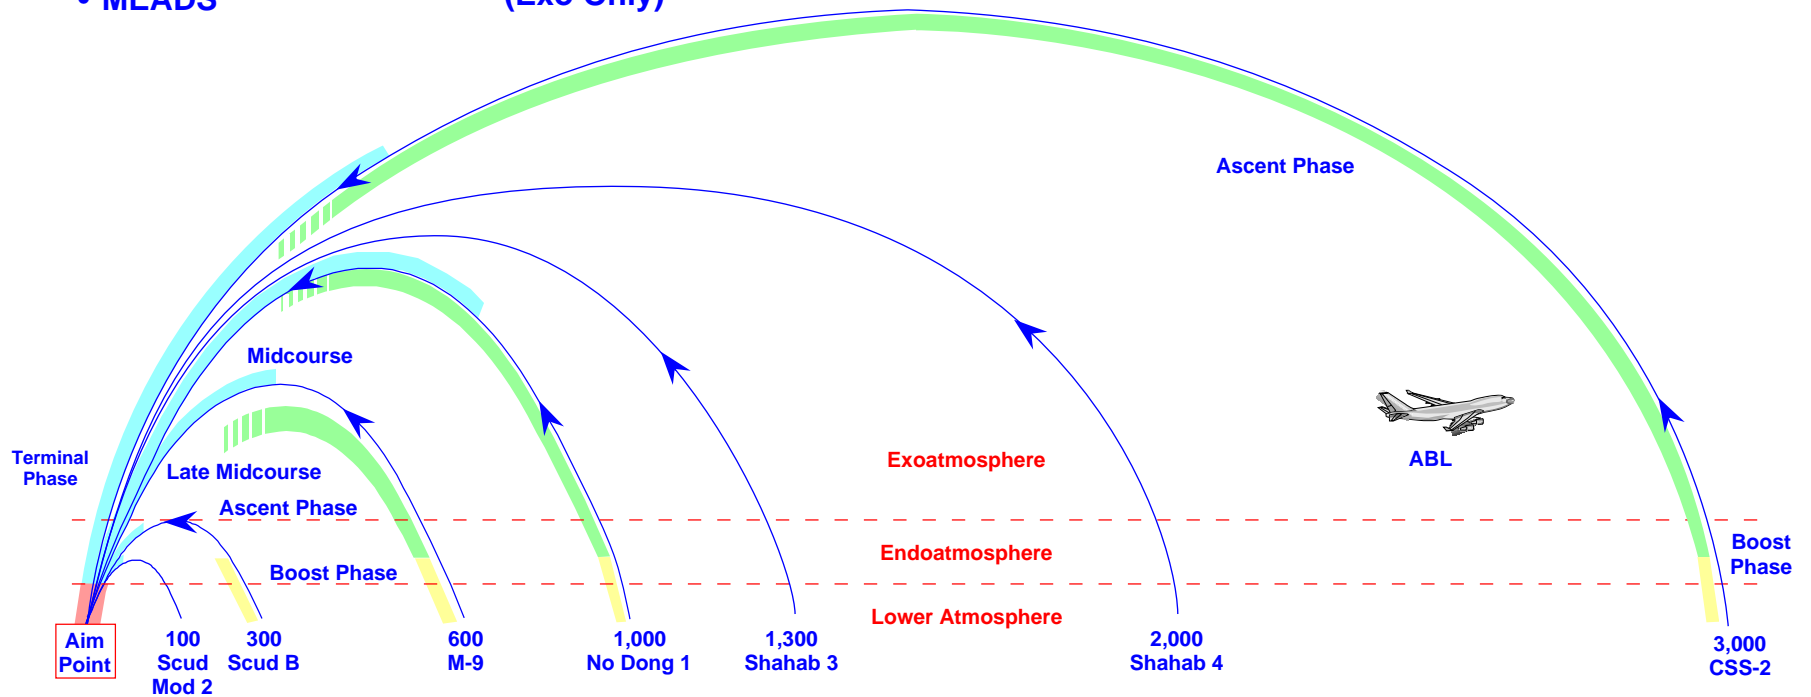

## Lower Tier

- PAC-3
- Navy Area
- MEADS

## Upper Tier

- THAAD (Endo / Exo)
- Navy Theater Wide (Exo Only)

## Ascent Phase

- Navy Theater Wide (Exo Only)

## Boost Phase

- Airborne Laser

Navy Theater Wide  
(Coverage Dependent On Ship Location)