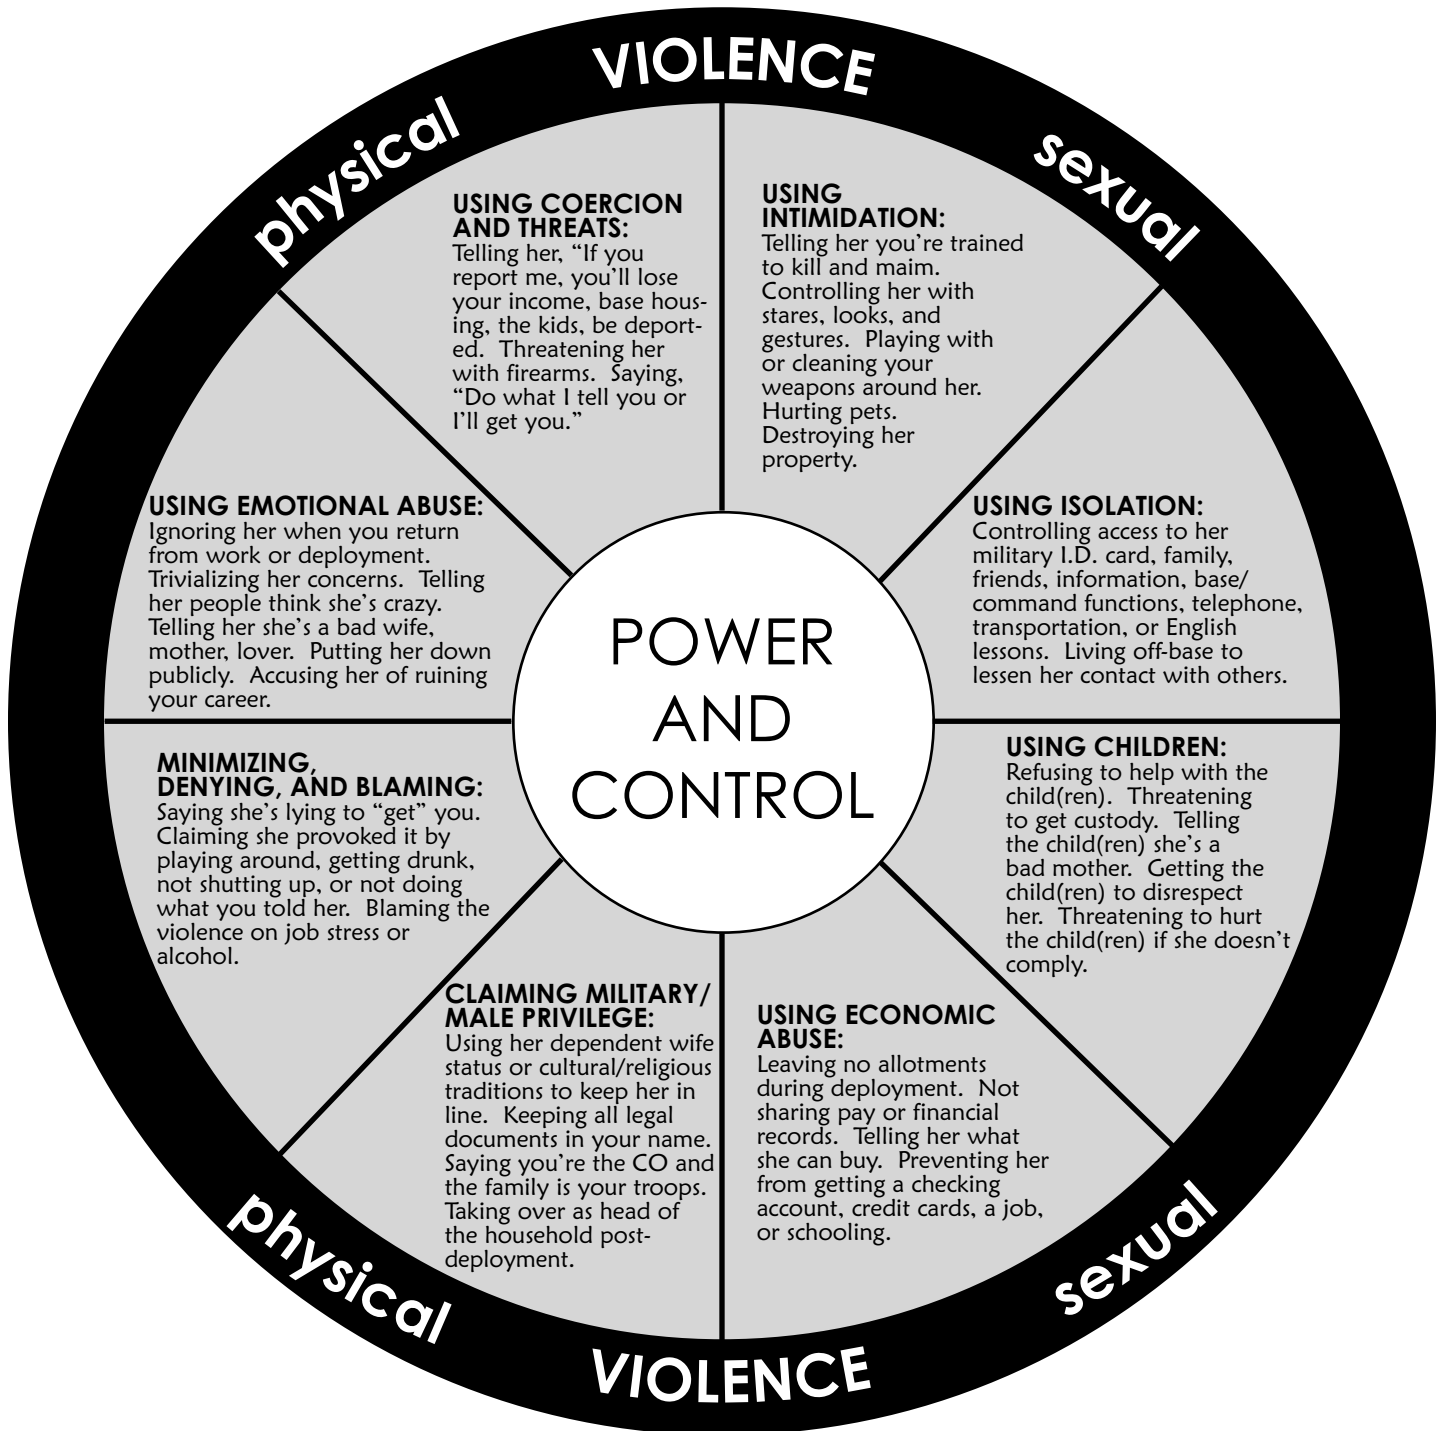

MILITARY POWER AND CONTROL WHEEL

Produced and distributed by:

NATIONAL CENTER
on Domestic and Sexual Violence
training • consulting • advocacy

7800 Shoal Creek, Ste 120-N • Austin, Texas 78757
tel: 512.407.9020 • fax: 512.407.9022 • www.ncdsv.org