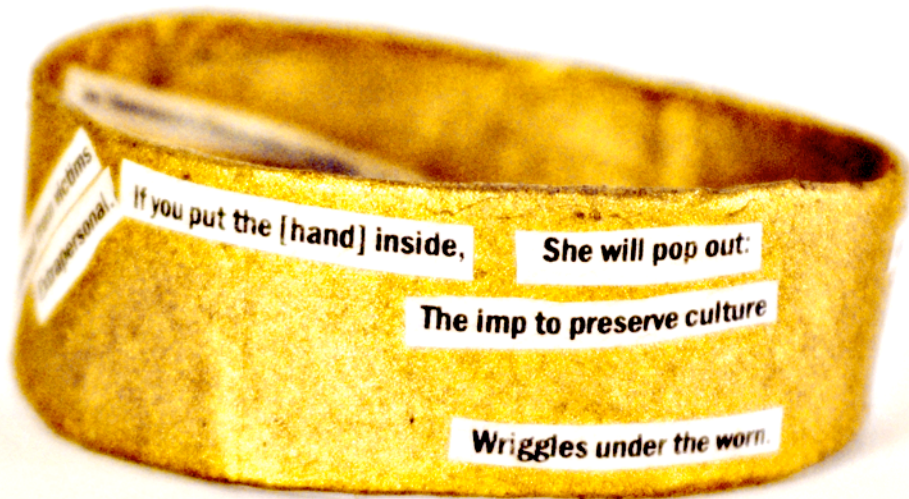

CAPITULATION TO THE TOTAL POEM

...victims
...sonal.

If you put the [hand] inside,

She will pop out:

The imp to preserve culture

Wiggles under the worn.

A part capable of dying

Capitulates to

Total enclosure in poem.

Remove her

(Poem) from

Test subjects!

Discard intercourse.

O hovering over the desert, at midnight

Poem removed from

Test subjects!

Poem removed from victims
Extrapersonal.

If you put the [hand] inside.

...the desert, at midnight

The one

...

"Capitulation to the Total Poem"

50 bangles

dusie kollektiv 2010