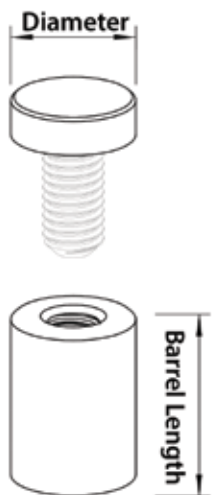

#### STF0143BK

Diameter: .98"  
Barrel Length: .98"

#### STF0142GD

Diameter: .98"  
Barrel Length: .75"

#### STF0143GD

Diameter: .98"  
Barrel Length: .98"

### **Polished Chrome**

**STF0111CP**  
Diameter: .51"  
Barrel Length: .51"

**STF0112CP**  
Diameter: .51"  
Barrel Length: .75"

**STF0113CP**  
Diameter: .51"  
Barrel Length: .98"