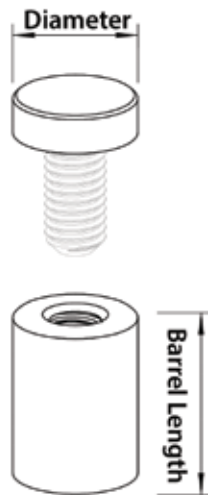

Colored Aluminum Stand-Offs

Aluminum Stand-Offs:

- Suitable for indoor applications
- Include drywall screws and anchors for installation
- Sold in packs of 4 only

Black

STF0111BK

Diameter: .51"
Barrel Length: .51"

STF0112BK

Diameter: .51"
Barrel Length: .75"

STF0113BK

Diameter: .51"
Barrel Length: .98"

Gold

STF0111GD

Diameter: .51"
Barrel Length: .51"

STF0112GD

Diameter: .51"
Barrel Length: .75"

STF0113GD

Diameter: .51"
Barrel Length: .98"

Black

STF0121BK

Diameter: .59"
Barrel Length: .59"

STF0122BK

Diameter: .59"
Barrel Length: .78"

STF0123BK

Diameter: .59"
Barrel Length: .98"

Gold

STF0121GD

Diameter: .59"
Barrel Length: .59"

STF0122GD

Diameter: .59"
Barrel Length: .78"

STF0123GD

Diameter: .59"
Barrel Length: .98"

Black

STF0132BK

Diameter: .75"
Barrel Length: .75"

STF0133BK

Diameter: .75"
Barrel Length: .98"

Gold

STF0132GD

Diameter: .75"
Barrel Length: .75"

STF0133GD

Diameter: .75"
Barrel Length: .98"

Black

STF0142BK

Diameter: .98"
Barrel Length: .75"

STF0143BK

Diameter: .98"
Barrel Length: .98"

Gold

STF0142GD

Diameter: .98"
Barrel Length: .75"

STF0143GD

Diameter: .98"
Barrel Length: .98"