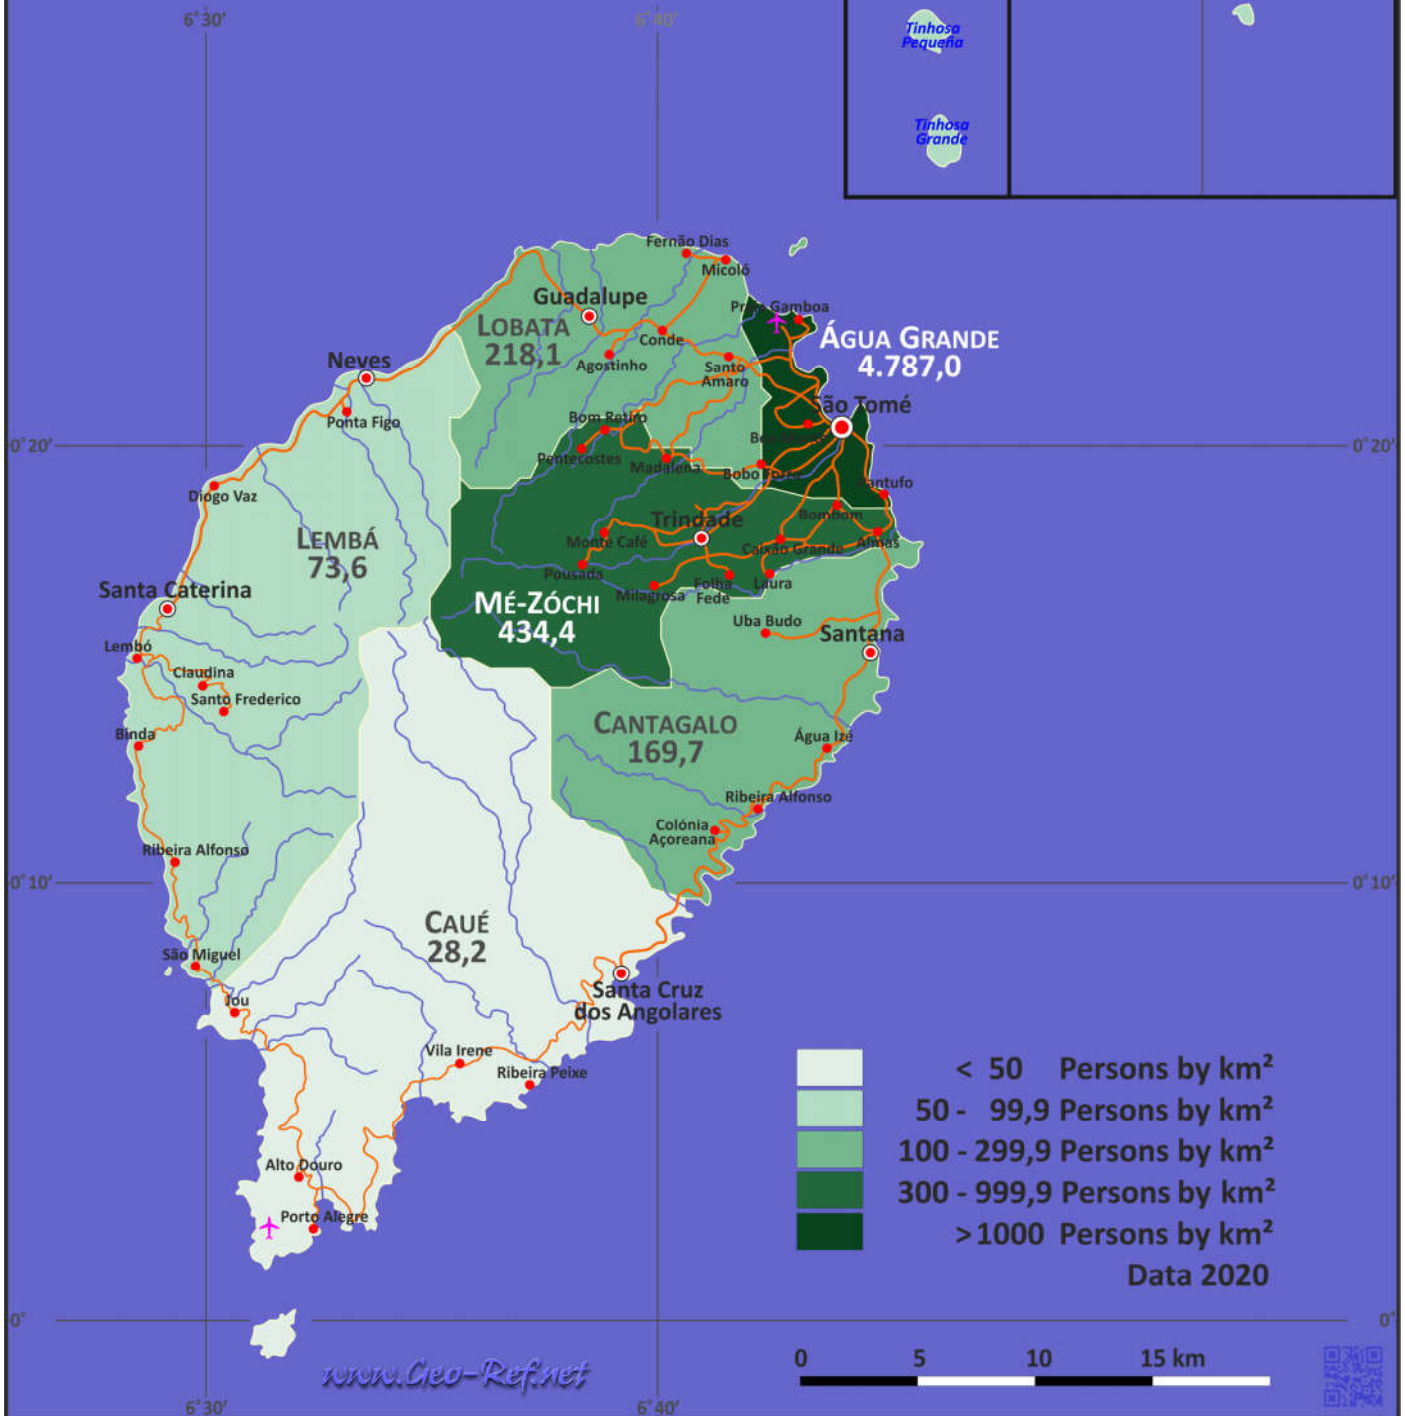

# Sao Tome and Principe

## Population Density by District

- < 50 Persons by km<sup>2</sup>
  - 50 - 99,9 Persons by km<sup>2</sup>
  - 100 - 299,9 Persons by km<sup>2</sup>
  - 300 - 999,9 Persons by km<sup>2</sup>
  - > 1000 Persons by km<sup>2</sup>
- Data 2020

## About the maps on [www.geo-ref.net](http://www.geo-ref.net)

All maps published on this site are **free to use without costs, meanwhile the same are not modified**, especially concerning our own site logotype. This is valid for the PNG and the PDF-files.

We have published on the country page usually the population density of the country, the mostly interesting thematic map. But the real power of our offer consists in the display of your own data, drawing so your own maps with your results or relevant data.