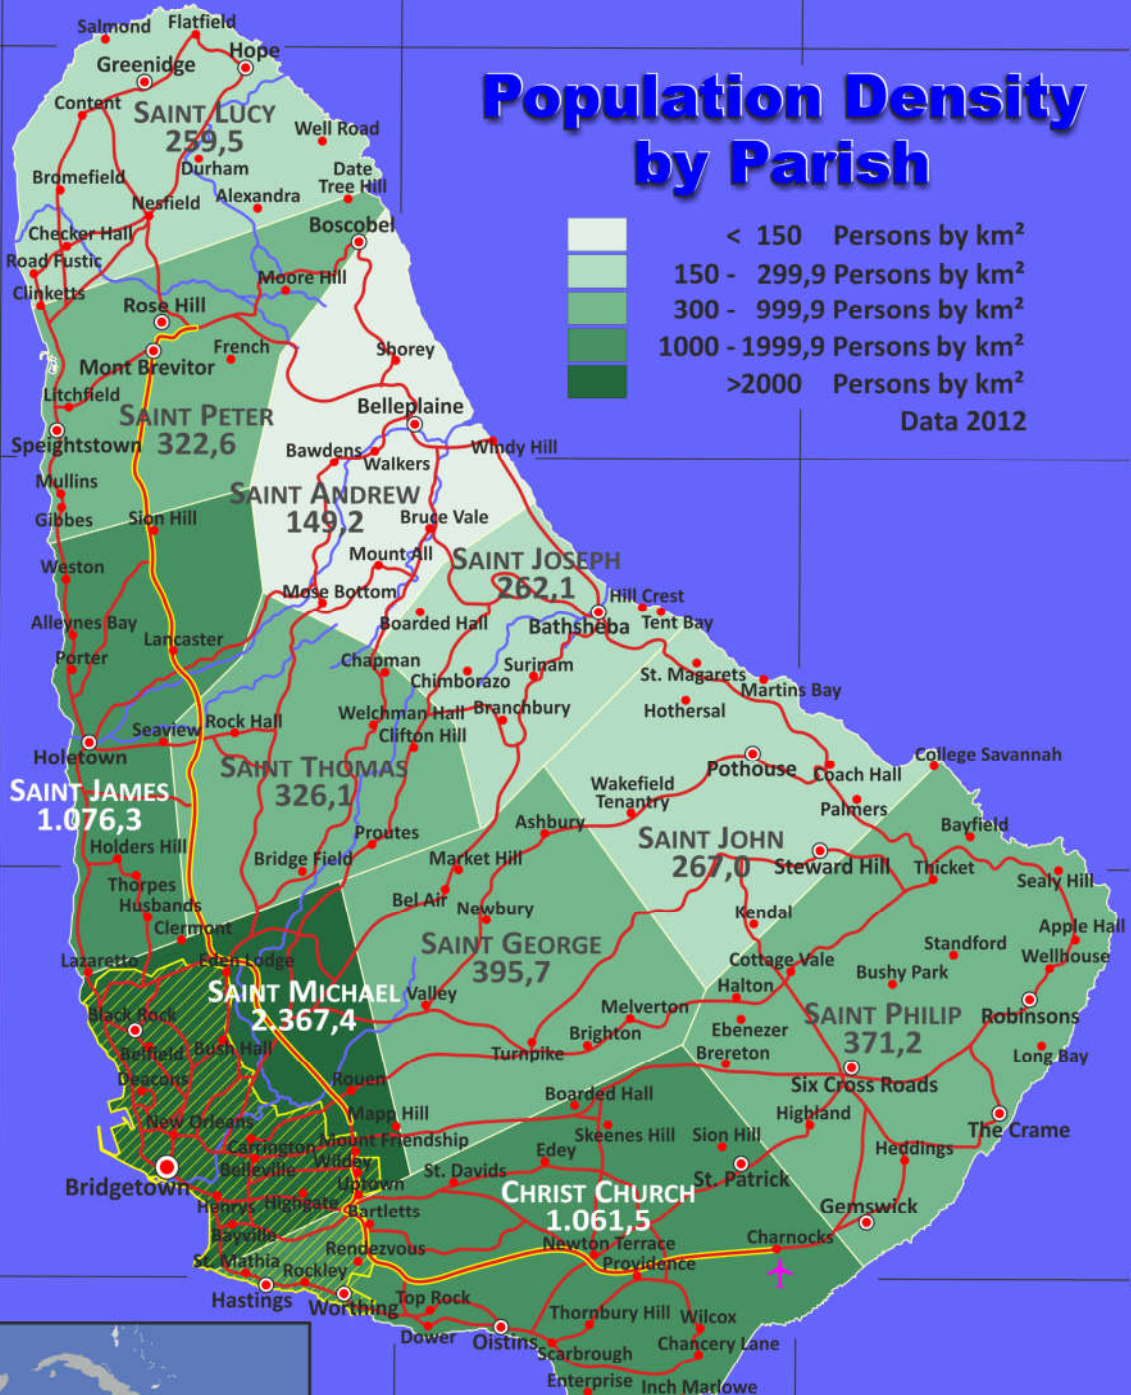

Barbados

Population Density by Parish

Bridgetown Metropolitan Area

About the maps on www.geo-ref.net

All maps published on this site are **free to use without costs, meanwhile the same are not modified**, especially concerning our own site logotype. This is valid for the PNG and the PDF-files.

We have published on the country page usually the population density of the country, the mostly interesting thematic map. But the real power of our offer consists in the display of your own data, drawing so your own maps with your results or relevant data.

So it works:

Please **visit the corresponding page for our detailed conditions of service and supply**. The price of a thematic map is visible on the corresponding country page.

Visit our page Services to find out about our additional services.